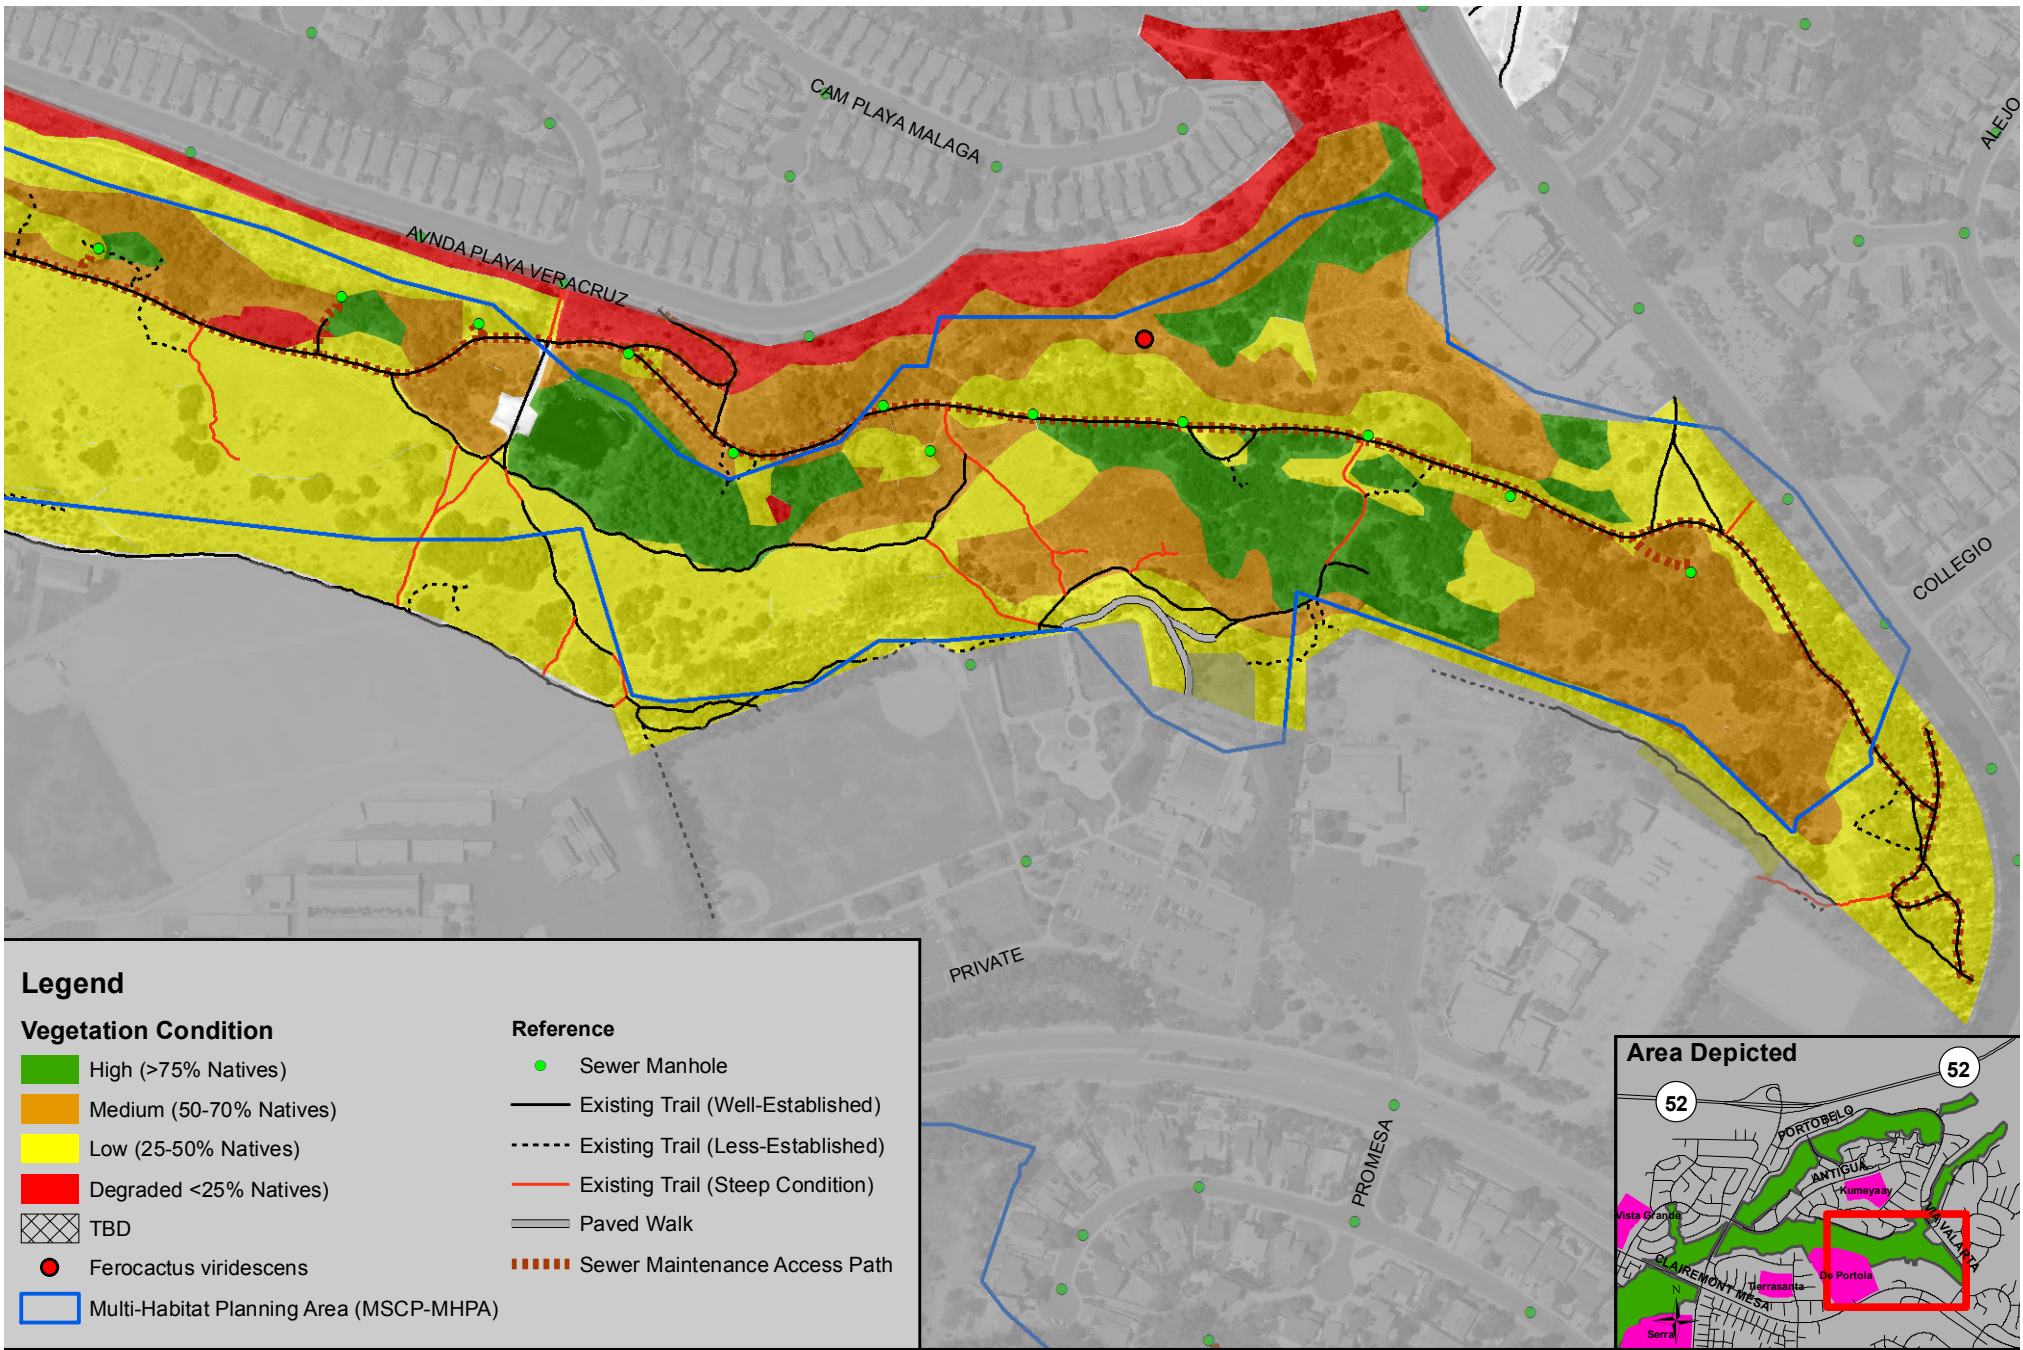

Shepherd Canyon | Vegetation/Habitat Conditions

Existing Conditions Map Set for Canyon Enhancement Planning
 Map Date: 06.04.2013

More Info: www.sdcanyonlands.org/programs/cen

Fig. 3-b

Shepherd Canyon | Vegetation/Habitat Conditions

Existing Conditions Map Set for Canyon Enhancement Planning
Map Date: 06.04.2013

More Info: www.sdcanvonlands.org/programs/cen

Fig. 3-c