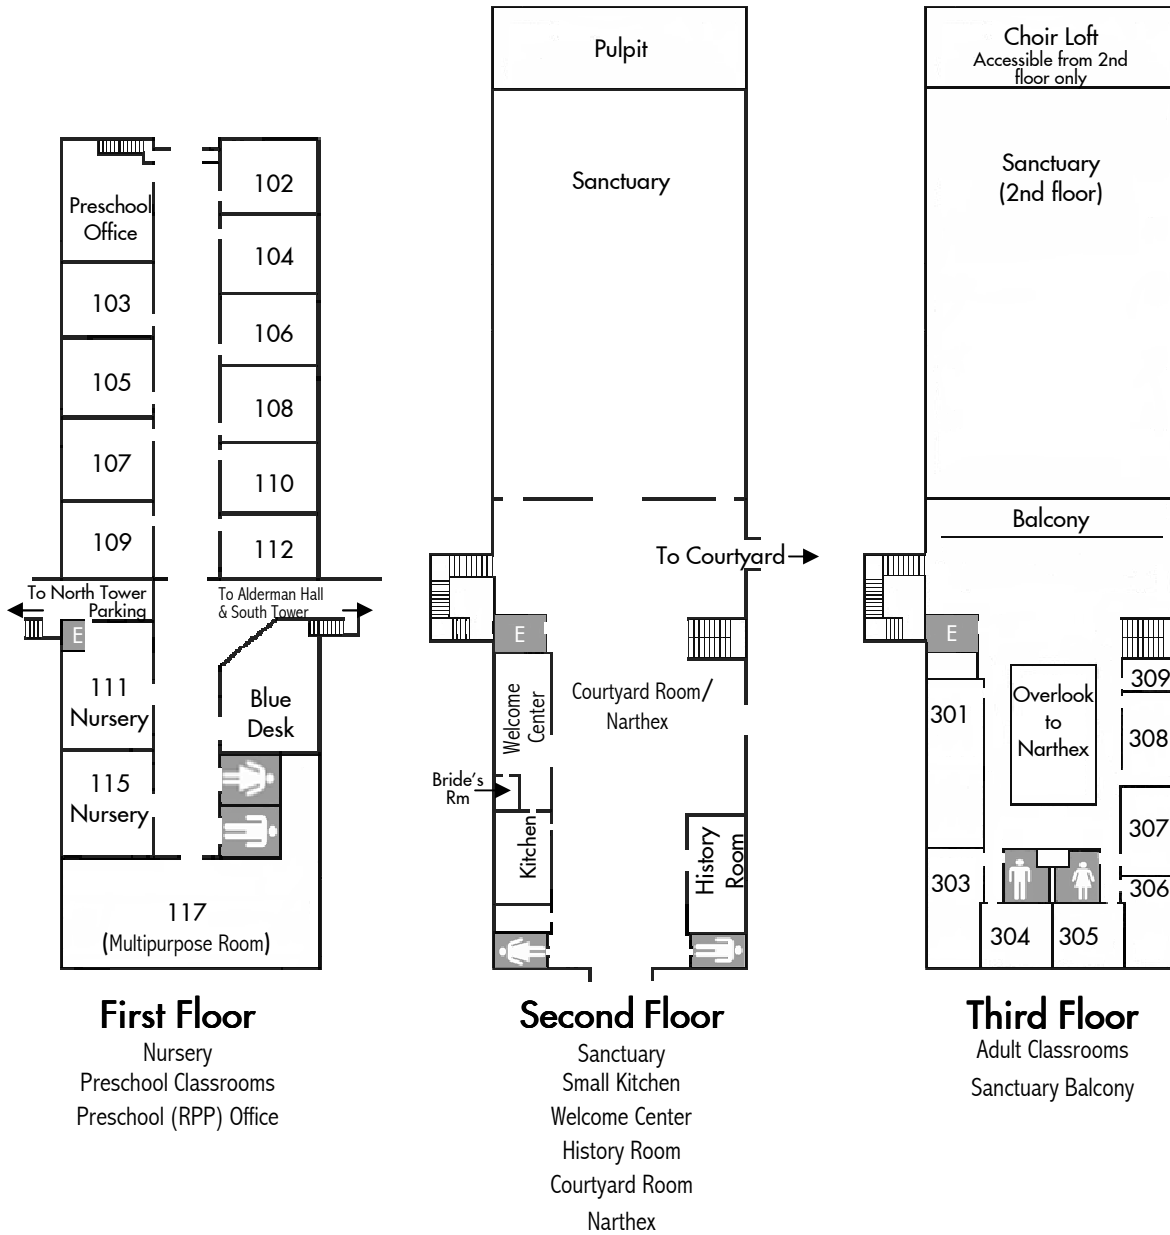

Sanctuary Building (SB)

Mimosa Blvd.

Congregational Life Building (CLB)

First Floor
Church Office
Conference Room

Second Floor
Music Suite
Adult Classrooms

Mimosa Blvd.

Congregational Life Building (CLB)

Alderman Hall and Elementary/Youth Wing

Mimosa Blvd.