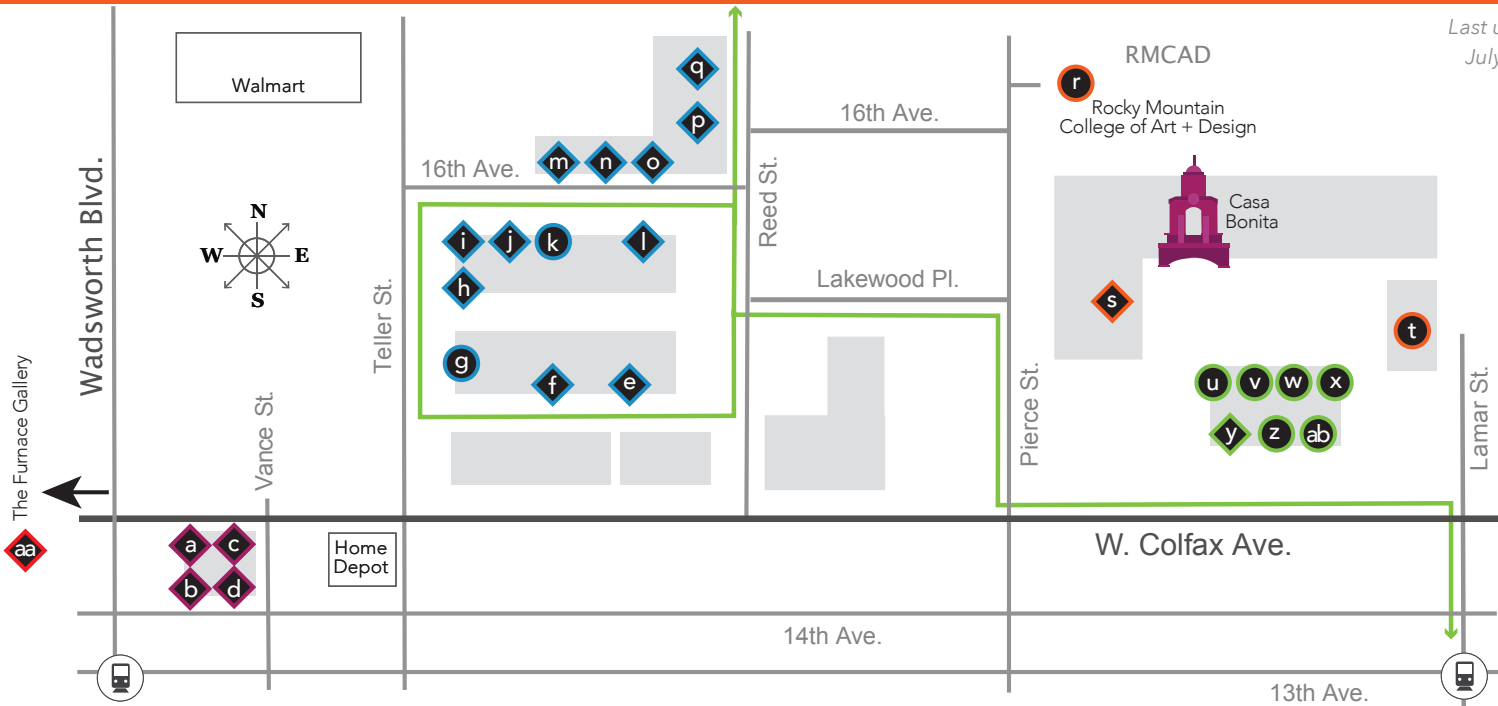

40 West Arts District Venue Map

Last updated July 2023

VANCE ST. AREA

- a. Mint & Serif Coffee
- b. Solstice Ink
- c. All Its Own
- d. Otaku Attic

TELLER ST. AREA

- e. Glazed Ceramics Studio
- f. R Design LLC, Carrie McKenna & Annette Coleman Studios
- g. CHAC & Benchmark Theatre
- h. FireBrand Forge
- i. Danny The Comic Shop
- j. Handsome Little Devils
- k. Pirate: Contemporary Art
- l. Artist in Residence Studio
- m. THIS Art, Print & Design
- n. Perspective Fabrication
- o. Creature Arcade Tattoo
- p. 40 West Studios
- q. Sweet Bloom Coffee

LAMAR PLAZA AREA

- r. RMCAD Galleries
- s. WestFAX Brewing Company
- t. Memento Mori Gallery

THE HUB

- u. Lakewood Arts
- v. Core New Art Space
- w. NEXT Gallery
- x. EDGE Gallery
- y. Red Herring Art Supply
- z. 40 West Gallery
- ab. Kanon Collective

OTHER

- aa. The Furnace Gallery (West of Wadsworth - 8090 W. Colfax)

● = Gallery ◆ = Creative Business

🚊 = W Line Light Rail

— = 40W ArtLine Route (continues beyond map)

@40WestArts | #40WestArts

40WestArts.org