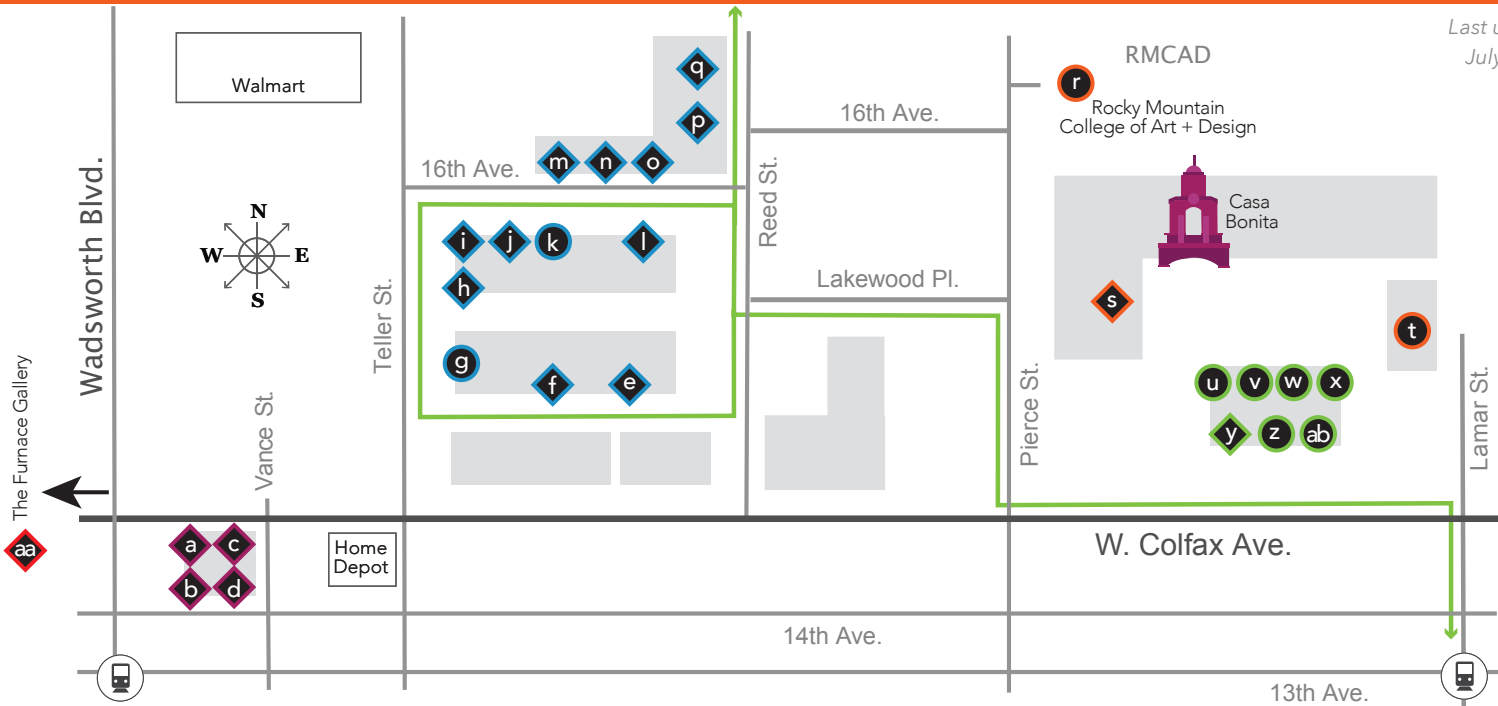

## VANCE ST. AREA

- a. Mint & Serif Coffee
- b. Solstice Ink
- c. All Its Own
- d. Otaku Attic

## TELLER ST. AREA

- e. Glazed Ceramics Studio
- f. R Design LLC, Carrie McKenna & Annette Coleman Studios
- g. CHAC & Benchmark Theatre
- h. FireBrand Forge
- i. Danny The Comic Shop
- j. Handsome Little Devils
- k. Pirate: Contemporary Art
- l. Artist in Residence Studio
- m. THIS Art, Print & Design
- n. Perspective Fabrication
- o. Creature Arcade Tattoo
- p. 40 West Studios
- q. Sweet Bloom Coffee

## LAMAR PLAZA AREA

- r. RMCAD Galleries
- s. WestFAX Brewing Company
- t. Memento Mori Gallery

## OTHER

- aa. The Furnace Gallery (West of Wadsworth - 8090 W. Colfax)

● = Gallery    ◆ = Creative Business

🚊 = W Line Light Rail

— = 40W ArtLine Route (continues beyond map)

@40WestArts | #40WestArts

40WestArts.org