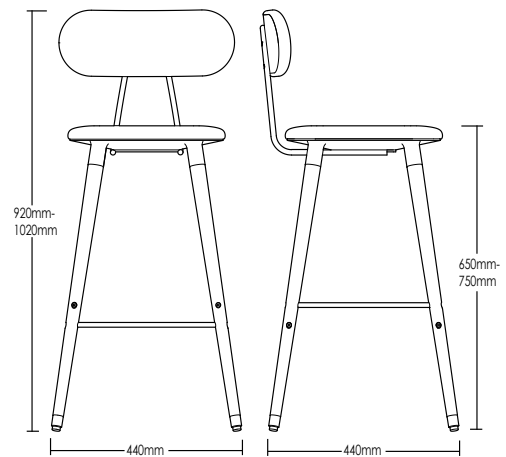

## BROOM STOOL

### DETAILS -

<b>ORIGIN</b>	Made and assembled in <b>Sydney, Australia</b>
<b>WARRANTY</b>	12 Months structural warranty - excluding fair wear and tear, mishandling and vandalism
<b>DIMENSIONS</b>	440 W x 440 D x 920 - 1020 H mm
<b>SEAT HEIGHT</b>	650 - 750 H mm