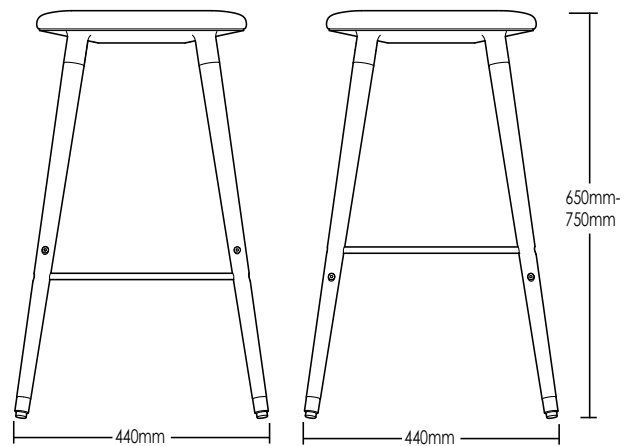

BROOM STOOL

DETAILS -

ORIGIN	Made and assembled in Sydney, Australia
WARRANTY	12 Months structural warranty - excluding fair wear and tear, mishandling and vandalism
DIMENSIONS	440 W x 440 D x 650 - 750 H mm
SEAT HEIGHT	650 - 750 H mm