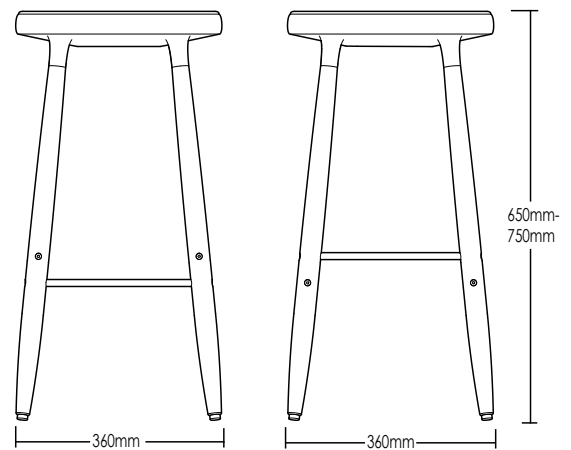

## BEROWRA STOOL

### DETAILS -

<b>ORIGIN</b>	Made and assembled in <b>Sydney, Australia</b>
<b>WARRANTY</b>	12 Months structural warranty - excluding fair wear and tear, mishandling and vandalism
<b>DIMENSIONS</b>	360 W x 360 D x 650 - 750 H mm
<b>SEAT HEIGHT</b>	650 - 750 H mm