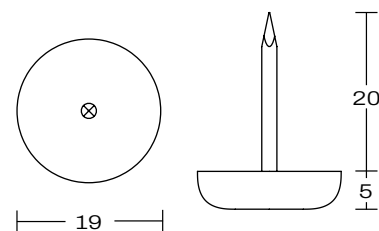

CUSTOM OPTIONS

Please contact info@contempoco.com.au or (02) 9820 6111 for enquiries.