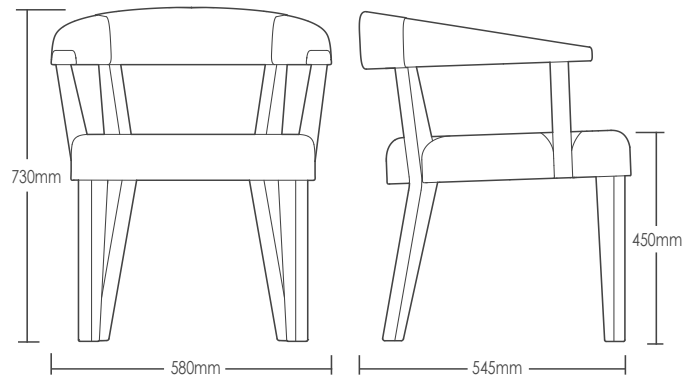

KIRKHAM ARMCHAIR

DETAILS -

ORIGIN	Made and assembled in Sydney, Australia
WARRANTY	12 Months structural warranty - excluding fair wear and tear, mishandling and vandalism
DIMENSIONS	580 W x 545 D x 730 H mm
SEAT HEIGHT	450 H mm