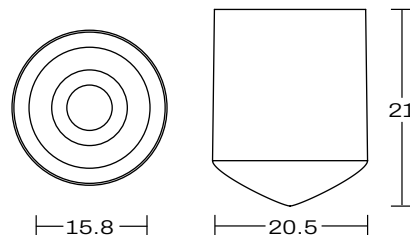

CUSTOM OPTIONS

Please contact info@contempoco.com.au or (02 9820 6111 for enquiries.