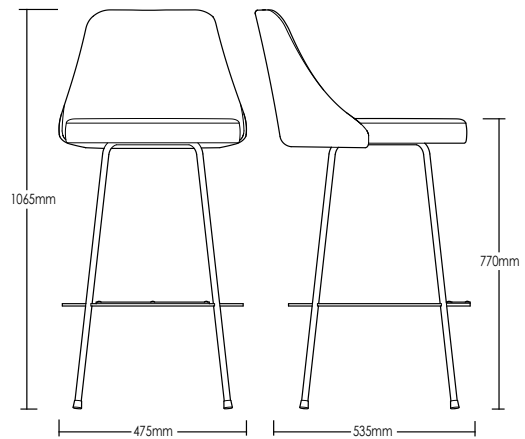

COOLAH STOOL

DETAILS -

ORIGIN	Made and assembled in Sydney, Australia
WARRANTY	12 Months structural warranty - excluding fair wear and tear, mishandling and vandalism
DIMENSIONS	475 W x 535 D x 1065 H mm
SEAT HEIGHT	770 H mm