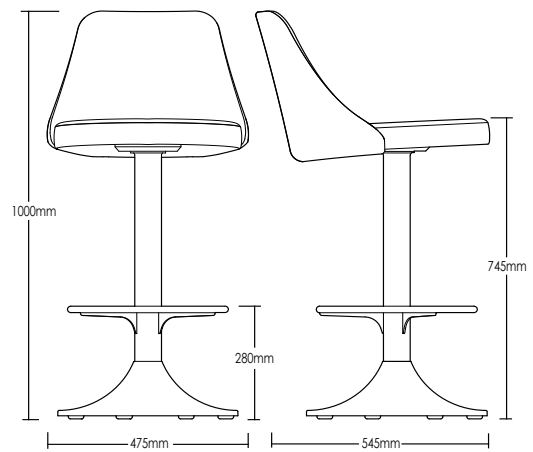

COOLAH SWIVEL STOOL

DETAILS -

ORIGIN	Made and assembled in Sydney, Australia
WARRANTY	12 Months structural warranty - excluding fair wear and tear, mishandling and vandalism
DIMENSIONS	475 W x 545 D x 1000 H mm
SEAT HEIGHT	745 H mm