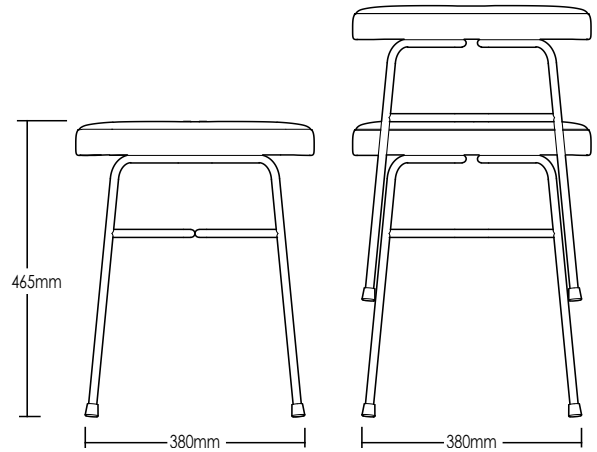

GLEBE LOW STOOL

DETAILS -

ORIGIN	Made and assembled in Sydney, Australia
WARRANTY	12 Months structural warranty - excluding fair wear and tear, mishandling and vandalism
DIMENSIONS	380 W x 380 D x 465 H mm
SEAT HEIGHT	465 H mm