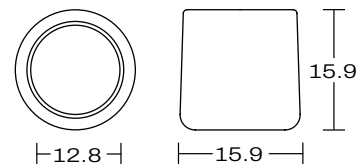

CUSTOM OPTIONS

Please contact info@contempoco.com.au or (02) 9820 6111 for enquiries.