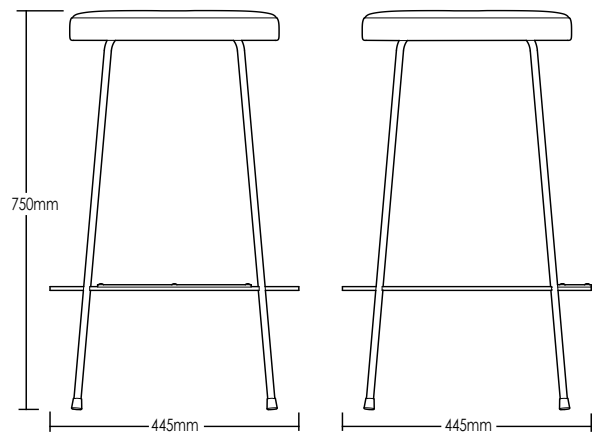

GLEBE STOOL

DETAILS -

| | |
|--------------------|---|
| ORIGIN | Made and assembled in Sydney, Australia |
| WARRANTY | 12 Months structural warranty - excluding fair wear and tear, mishandling and vandalism |
| DIMENSIONS | 445 W x 445 D x 750 H mm |
| SEAT HEIGHT | 750 H mm |