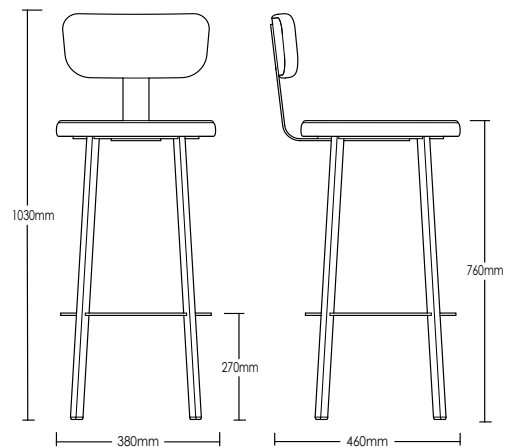

COOGEE INDOOR STOOL

DETAILS -

ORIGIN	Made and assembled in Sydney, Australia
WARRANTY	12 Months structural warranty - excluding fair wear and tear, mishandling and vandalism
DIMENSIONS	380 W x 460 D x 1030 H mm
SEAT HEIGHT	760 H mm