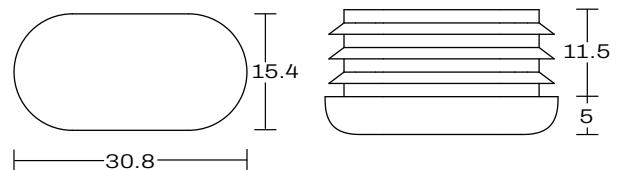

CUSTOM OPTIONS

Please contact info@contempoco.com.au or (02 9820 6111) for enquiries.