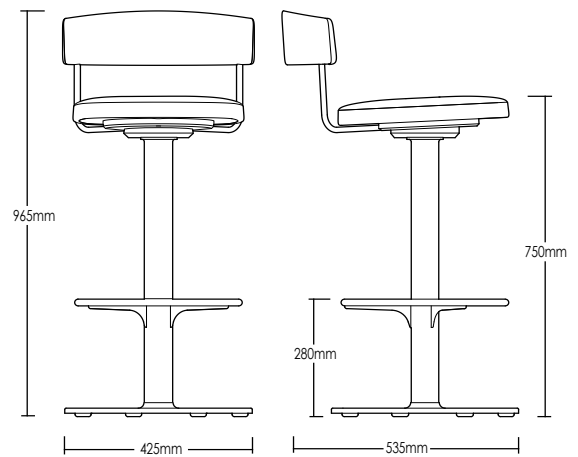

DISC SWIVEL STOOL

DETAILS -

ORIGIN	Made and assembled in Sydney, Australia
WARRANTY	12 Months structural warranty - excluding fair wear and tear, mishandling and vandalism
DIMENSIONS	425 W x 535 D x 965 H mm
SEAT HEIGHT	750 H mm