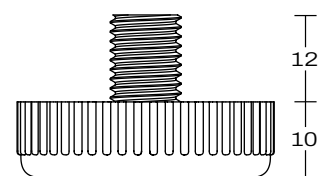

CARE & MAINTENANCE -

UPHOLSTERY

AGED BRASS

POWDERCOAT

Also available at: <https://www.contempoco.com.au/downloads>

FOOT GLIDE

[ACCRA / PARIS]

34