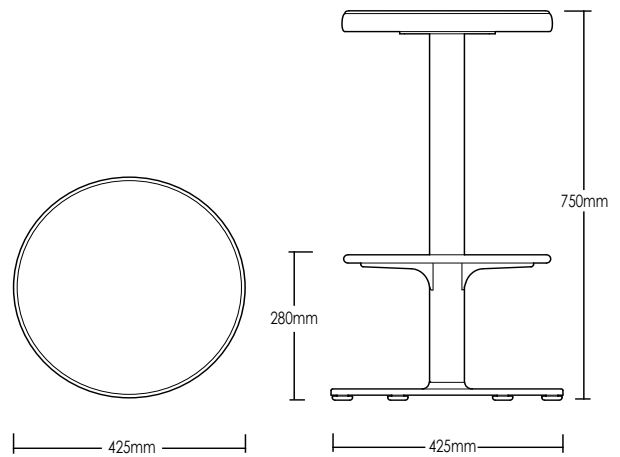

DISC SWIVEL STOOL

DETAILS -

ORIGIN	Made and assembled in Sydney, Australia
WARRANTY	12 Months structural warranty - excluding fair wear and tear, mishandling and vandalism
DIMENSIONS	425 W x 425 D x 750 H mm
SEAT HEIGHT	750 H mm