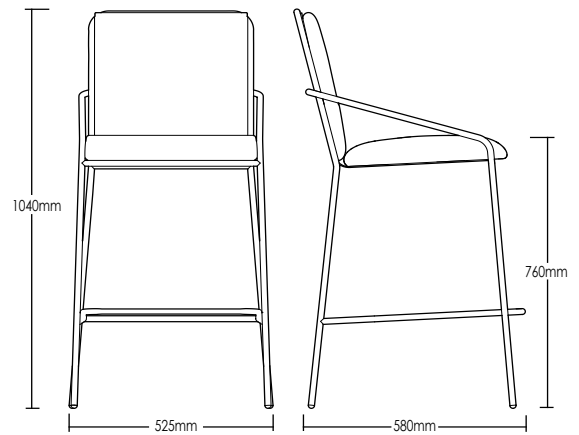

LENNOX STOOL

DETAILS -

ORIGIN	Made and assembled in Sydney, Australia
WARRANTY	12 Months structural warranty - excluding fair wear and tear, mishandling and vandalism
DIMENSIONS	525 W x 580 D x 1040 H mm
SEAT HEIGHT	760 H mm