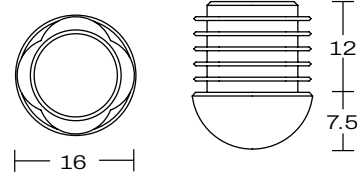

CUSTOM OPTIONS

Please contact info@contempoco.com.au or (02) 9820 6111 for enquiries.