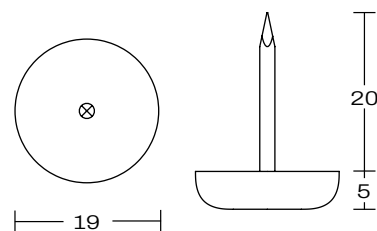

CUSTOM OPTIONS

Please contact info@contempoco.com.au or (02) 9820 6111 for enquiries.