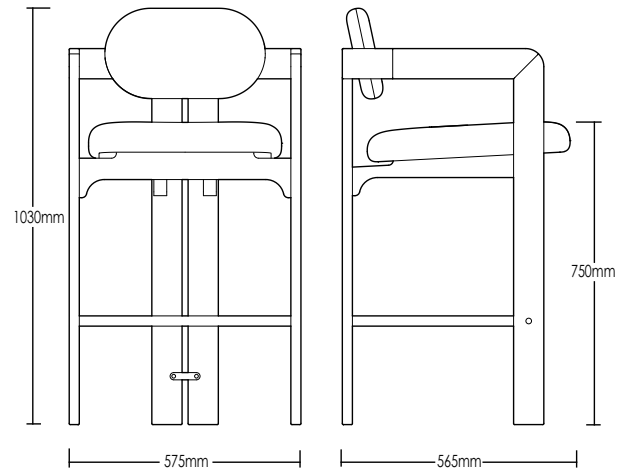

KIRRIBILLI STOOL

DETAILS -

ORIGIN	Made and assembled in Sydney, Australia
WARRANTY	12 Months structural warranty - excluding fair wear and tear, mishandling and vandalism
DIMENSIONS	575 W x 565 D x 1030 H mm
SEAT HEIGHT	750 H mm