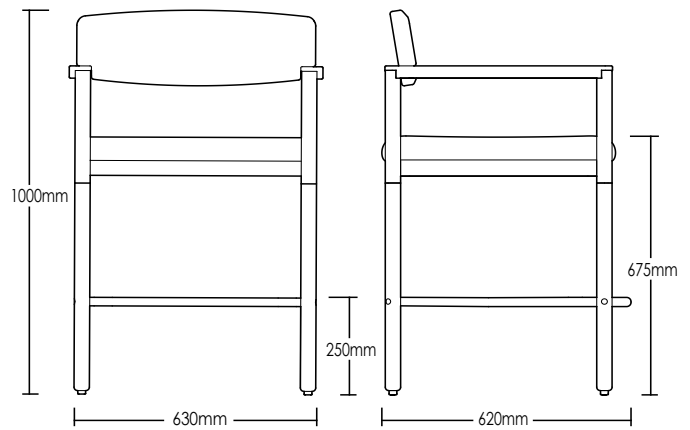

BRONTE STOOL

DETAILS -

ORIGIN	Made and assembled in Sydney, Australia
WARRANTY	12 Months structural warranty - excluding fair wear and tear, mishandling and vandalism
DIMENSIONS	630 W x 620 D x 1000 H mm
SEAT HEIGHT	675 H mm