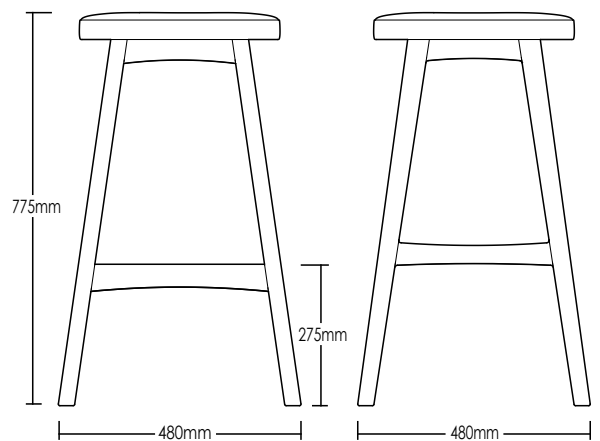

ALLAWAH STOOL

DETAILS -

ORIGIN	Made and assembled in Sydney, Australia
WARRANTY	12 Months structural warranty - excluding fair wear and tear, mishandling and vandalism
DIMENSIONS	480 W x 480 D x 775 H mm
SEAT HEIGHT	775 H mm