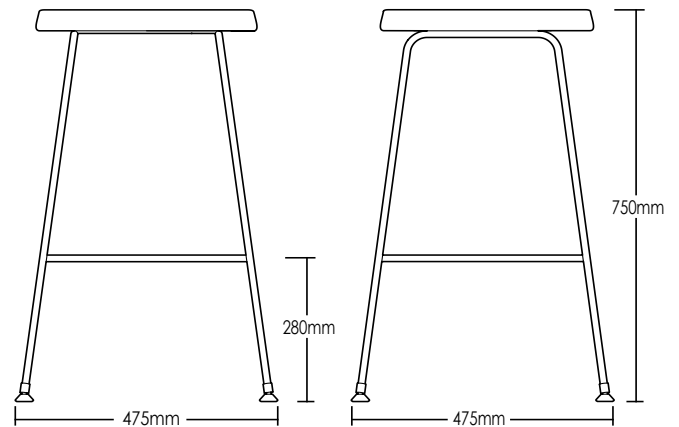

SADDLE STOOL

DETAILS -

ORIGIN	Made and assembled in Sydney, Australia
WARRANTY	12 Months structural warranty - excluding fair wear and tear, mishandling and vandalism
DIMENSIONS	475 W x 475 D x 750 H mm
SEAT HEIGHT	750 H mm