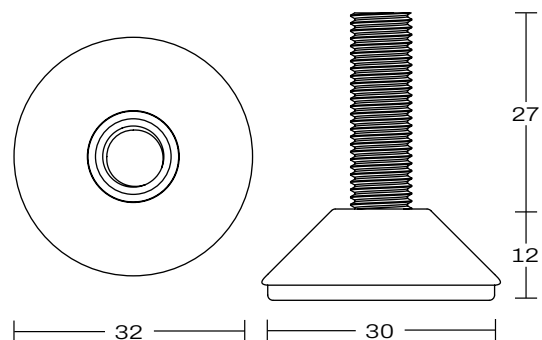

CUSTOM OPTIONS

Please contact info@contempoco.com.au or (02) 9820 6111 for enquiries.