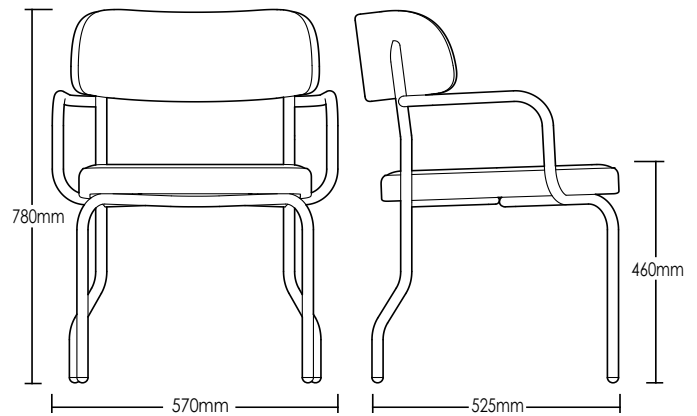

## PADDINGTON ARMCHAIR

### DETAILS -

<b>ORIGIN</b>	Made and assembled in <b>Sydney, Australia</b>
<b>WARRANTY</b>	12 Months structural warranty - excluding fair wear and tear, mishandling and vandalism
<b>DIMENSIONS</b>	570 W x 525 D x 780 H mm
<b>SEAT HEIGHT</b>	460 H mm