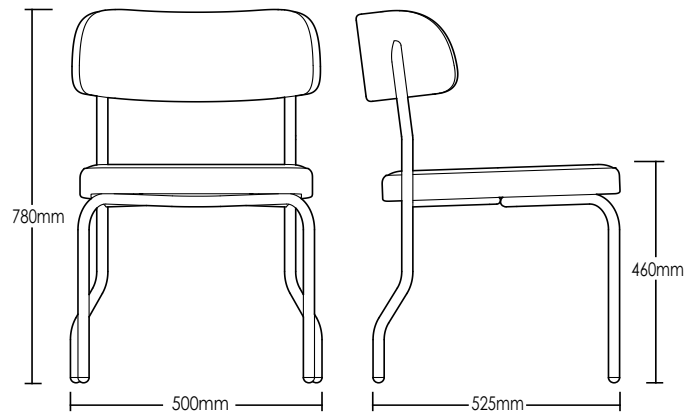

PADDINGTON CHAIR

DETAILS -

ORIGIN	Made and assembled in Sydney, Australia
WARRANTY	12 Months structural warranty - excluding fair wear and tear, mishandling and vandalism
DIMENSIONS	500 W x 525 D x 780 H mm
SEAT HEIGHT	460 H mm