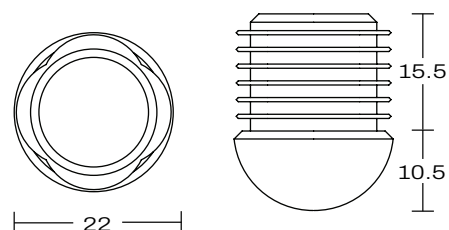

CUSTOM OPTIONS

Please contact info@contempoco.com.au or (02 9820 6111 for enquiries.