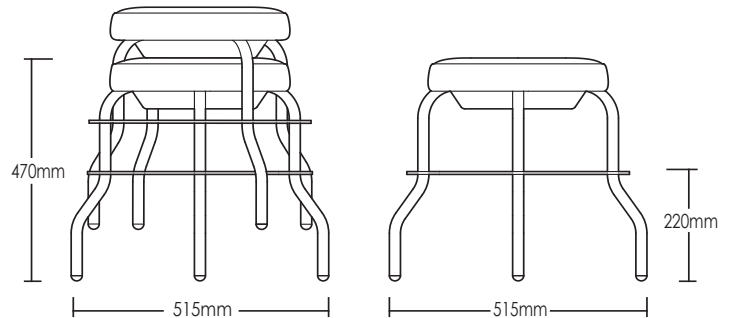

PADDINGTON LOW STOOL

DETAILS -

ORIGIN	Made and assembled in Sydney, Australia
WARRANTY	12 Months structural warranty - excluding fair wear and tear, mishandling and vandalism
DIMENSIONS	515 W x 515 D x 470 H mm
SEAT HEIGHT	470 H mm