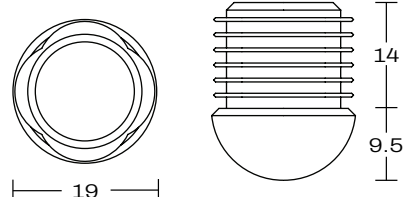

CUSTOM OPTIONS

Please contact info@contempoco.com.au or (02) 9820 6111 for enquiries.