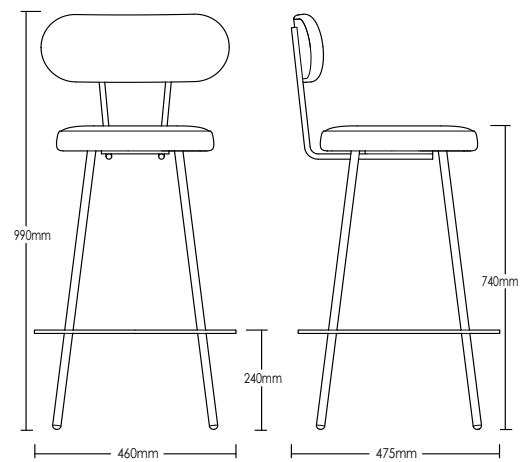

GEELONG STOOL

DETAILS -

ORIGIN	Made and assembled in Sydney, Australia
WARRANTY	12 Months structural warranty - excluding fair wear and tear, mishandling and vandalism
DIMENSIONS	460 W x 475 D x 990 H mm
SEAT HEIGHT	740 H mm