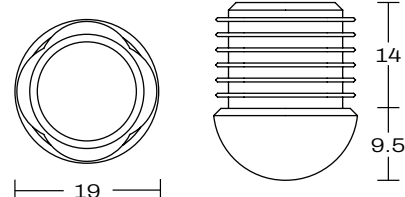

CUSTOM OPTIONS

Please contact info@contempoco.com.au or (02) 9820 6111 for enquiries.