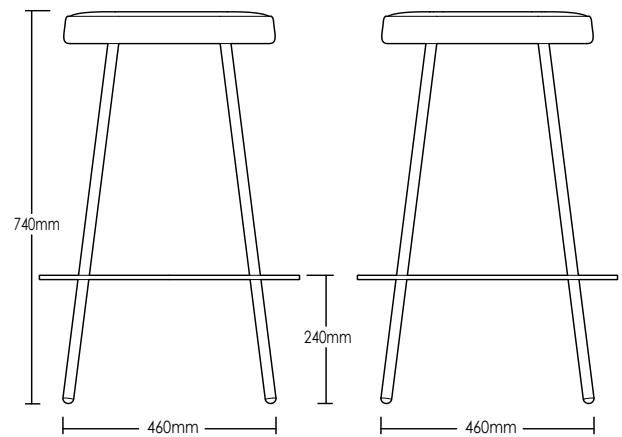

GEELONG STOOL

DETAILS -

ORIGIN	Made and assembled in Sydney, Australia
WARRANTY	12 Months structural warranty - excluding fair wear and tear, mishandling and vandalism
DIMENSIONS	460 W x 460 D x 740 H mm
SEAT HEIGHT	740 H mm