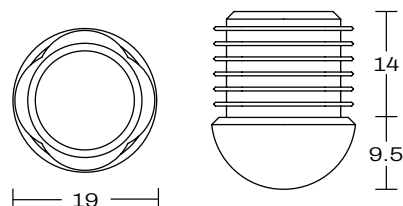

CUSTOM OPTIONS

Please contact info@contempoco.com.au or (02 9820 6111 for enquiries.