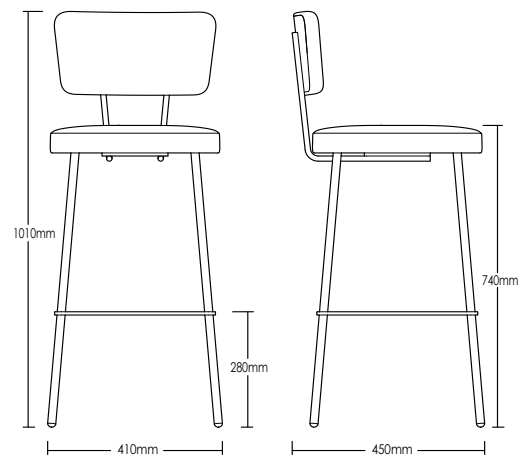

# GEELONG STOOL

## DETAILS -

<b>ORIGIN</b>	Made and assembled in <b>Sydney, Australia</b>
<b>WARRANTY</b>	12 Months structural warranty - excluding fair wear and tear, mishandling and vandalism
<b>DIMENSIONS</b>	410 W x 450 D x 1010 H mm
<b>SEAT HEIGHT</b>	740 H mm