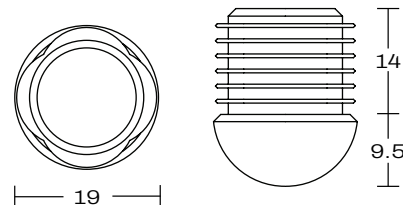

CUSTOM OPTIONS

Please contact info@contempoco.com.au
or (02) 9820 6111 for enquiries.