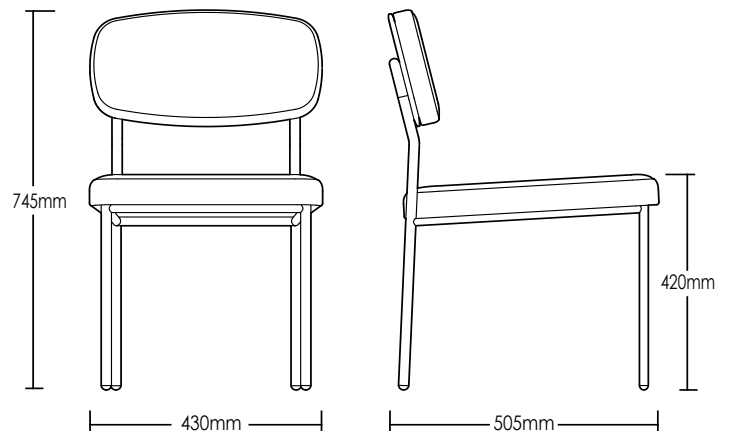

## ETTALONG CHAIR

### DETAILS -

|                    |                                                                                         |
|--------------------|-----------------------------------------------------------------------------------------|
| <b>ORIGIN</b>      | Made and assembled in <b>Sydney, Australia</b>                                          |
| <b>WARRANTY</b>    | 12 Months structural warranty - excluding fair wear and tear, mishandling and vandalism |
| <b>DIMENSIONS</b>  | 430 W x 505 D x 745 H mm                                                                |
| <b>SEAT HEIGHT</b> | 420 H mm                                                                                |