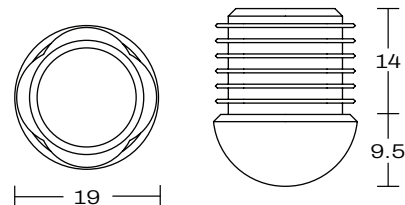

CUSTOM OPTIONS

Please contact info@contempoco.com.au or (02) 9820 6111 for enquiries.