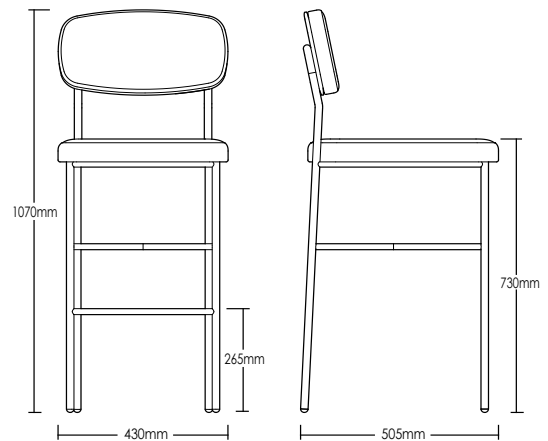

# ETTALONG STOOL

## DETAILS -

- ORIGIN** Made and assembled in **Sydney, Australia**
- WARRANTY** 12 Months structural warranty - excluding fair wear and tear, mishandling and vandalism
- DIMENSIONS** 430 W x 505 D x 1070 H mm
- SEAT HEIGHT** 730 H mm