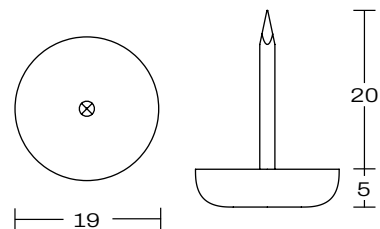

CUSTOM OPTIONS

Please contact info@contempoco.com.au or (02 9820 6111 for enquiries.