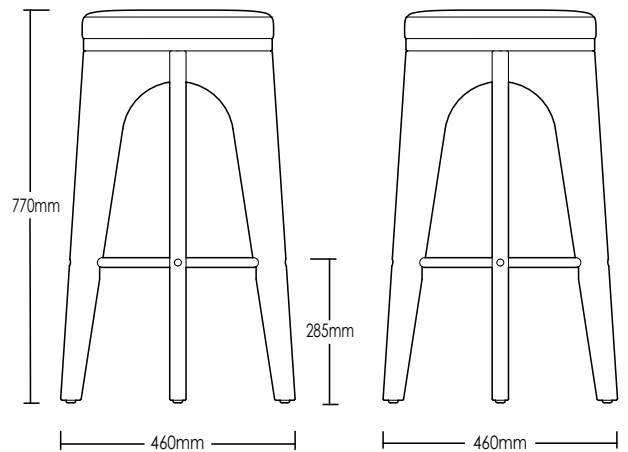

ARCHER STOOL

DETAILS -

ORIGIN	Made and assembled in Sydney, Australia
WARRANTY	12 Months structural warranty - excluding fair wear and tear, mishandling and vandalism
DIMENSIONS	460 W x 460 D x 770 H mm
SEAT HEIGHT	770 H mm