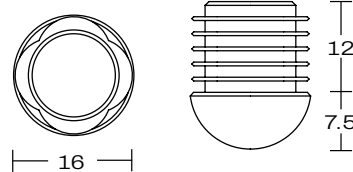

CUSTOM OPTIONS

Please contact info@contempoco.com.au or (02) 9820 6111 for enquiries.