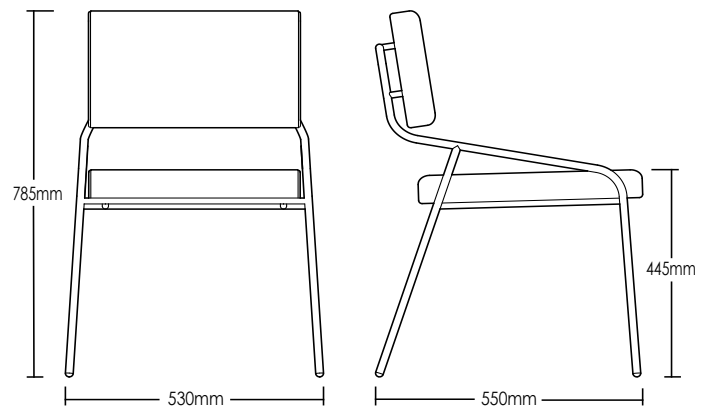

YARRA CHAIR

DETAILS -

ORIGIN	Made and assembled in Sydney, Australia
WARRANTY	12 Months structural warranty - excluding fair wear and tear, mishandling and vandalism
DIMENSIONS	530 W x 550 D x 785 H mm
SEAT HEIGHT	445 H mm