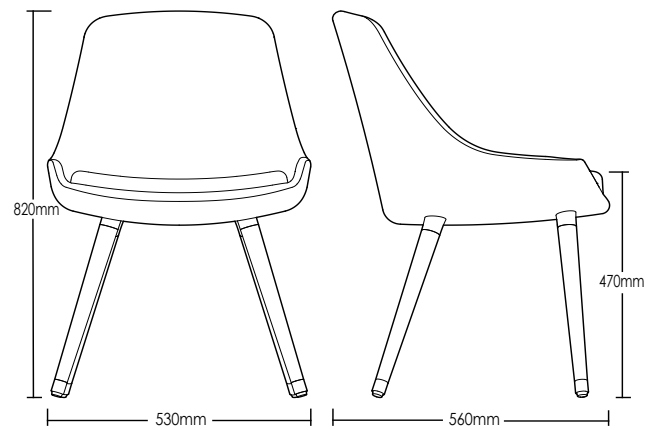

## COLLARROY CHAIR

### DETAILS -

<b>ORIGIN</b>	Made and assembled in <b>Sydney, Australia</b>
<b>WARRANTY</b>	12 Months structural warranty - excluding fair wear and tear, mishandling and vandalism
<b>DIMENSIONS</b>	530 W x 560 D x 820 H mm
<b>SEAT HEIGHT</b>	470 H mm