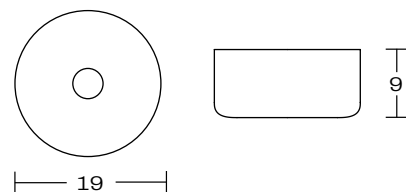

CUSTOM OPTIONS

Please contact info@contempoco.com.au or (02 9820 6111) for enquiries.