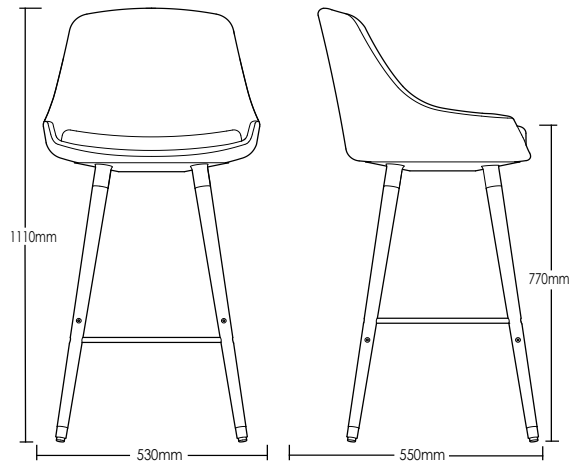

COLLARROY STOOL

DETAILS -

ORIGIN	Made and assembled in Sydney, Australia
WARRANTY	12 Months structural warranty - excluding fair wear and tear, mishandling and vandalism
DIMENSIONS	530 W x 550 D x 1110 H mm
SEAT HEIGHT	770 H mm