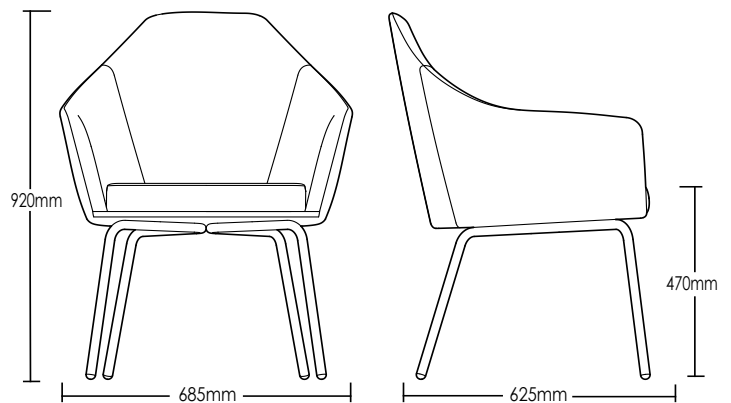

COLLARROY ARMCHAIR

DETAILS -

ORIGIN	Made and assembled in Sydney, Australia
WARRANTY	12 Months structural warranty - excluding fair wear and tear, mishandling and vandalism
DIMENSIONS	685 W x 625 D x 920 H mm
SEAT HEIGHT	470 H mm