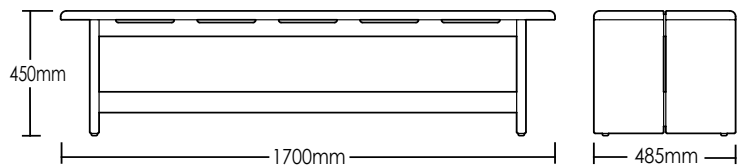

### DETAILS -

<b>ORIGIN</b>	Made and assembled in <b>Sydney, Australia</b>
<b>WARRANTY</b>	12 Months structural warranty - excluding fair wear and tear, mishandling and vandalism
<b>DIMENSIONS</b>	1700 W x 485 D x 450 H mm
<b>SEAT HEIGHT</b>	450 H mm