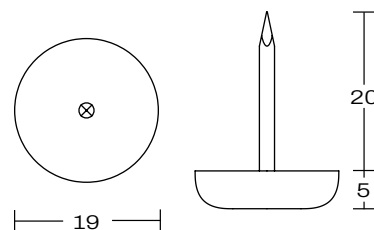

CUSTOM OPTIONS

Please contact info@contempoco.com.au or (02 9820 6111) for enquiries.