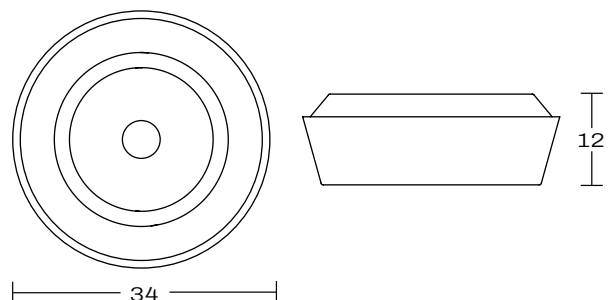

CUSTOM OPTIONS

Please contact info@contempoco.com.au or (02) 9820 6111 for enquiries.