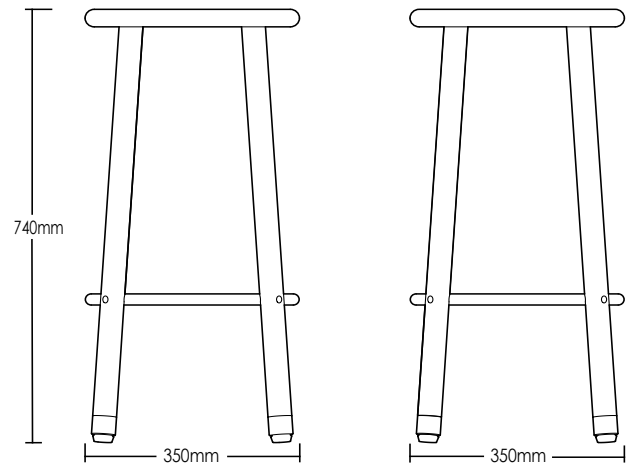

## BENNELONG STOOL

### DETAILS -

<b>ORIGIN</b>	Made and assembled in <b>Sydney, Australia</b>
<b>WARRANTY</b>	12 Months structural warranty - excluding fair wear and tear, mishandling and vandalism
<b>DIMENSIONS</b>	350 W x 350 D x 740 H mm
<b>SEAT HEIGHT</b>	740 H mm