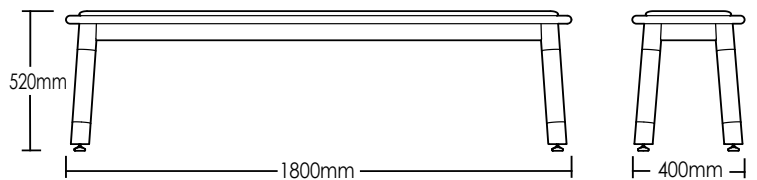

BENNELONG BENCH

DETAILS -

ORIGIN	Made and assembled in Sydney, Australia
WARRANTY	12 Months structural warranty - excluding fair wear and tear, mishandling and vandalism
DIMENSIONS	1800 W x 400 D x 520 H mm
SEAT HEIGHT	520 H mm