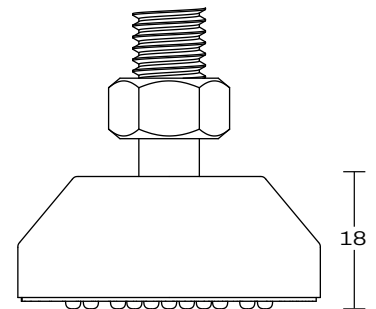

18

CUSTOM OPTIONS

Please contact info@contempoco.com.au
or (02) 9820 6111 for enquiries.