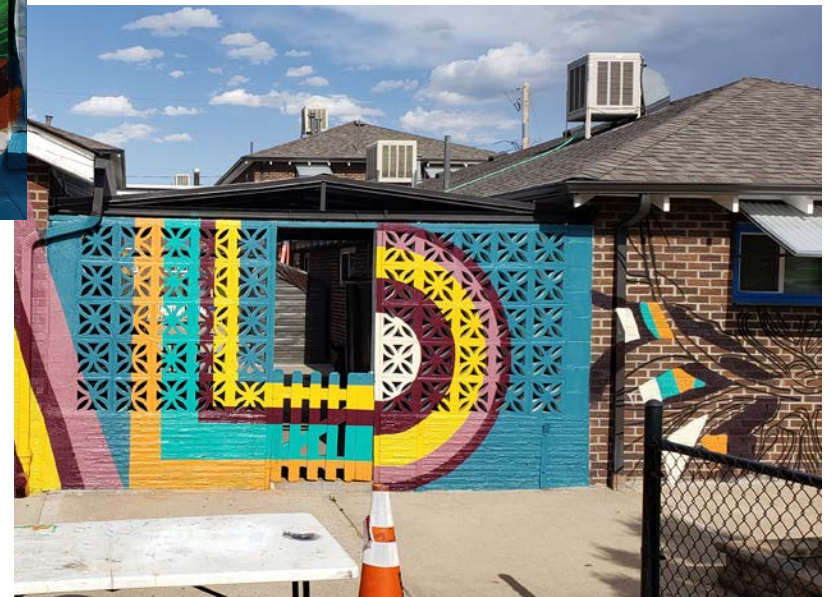

Lamar Station

Apartments

UPDATE ON EXTERIOR MURALS:

“WILD URBAN MEDCINE”

Prepared by: Katy Casper, Beautiful de K, LLC
July 15, 2020

"Curlycup Gumweed"

24' x 46'

Lamar Station Apartments
Building G

(south wall)

“Shepard’s Purse”
22’ x 180’
Lamar Station Apartments
Building H

(north wall)

“Cleavers”
24' x 48'
Lamar Station Apartments
Building F

Progress shots

Progress shots

Progress shots

From: CALVIN WEST