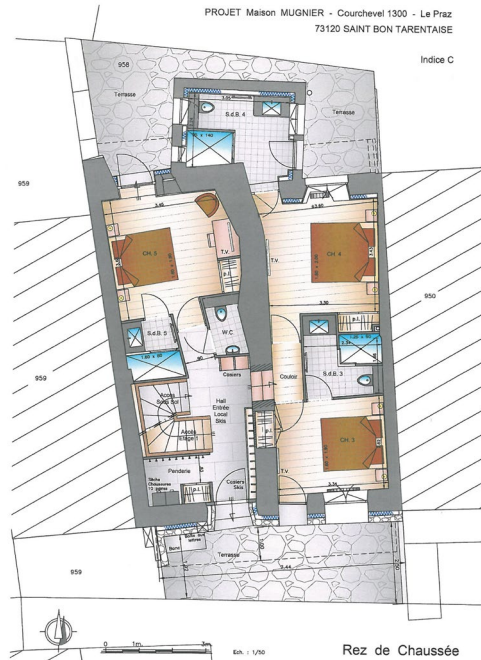

WELCOME

Le Flocon is a beautiful, recently renovated chalet situated in the heart of the traditional Village of Le Praz, Courchevel. Contrasting the old with the new it can comfortably sleep up to 10 adults in 5 bedrooms. One bedroom has an additional bunk room for 2 kids. Le Flocon offers more than 300m² of living space, a Hamman and Jacuzzi making it the perfect chalet to unwind. Le Flocon is located minutes away from the shops and restaurants and only a 1 minute walk from the slopes which provide two lifts taking you straight to Courchevel 1850 in less than ten minutes and Meribel in twenty.

A

B

C

D

DETAILS

- Large open sitting room
- 5 Bedrooms
- 4 En suites
- 1 Bunkroom
- 1 Family Bathroom
- 2 Guest loos
- Jacuzzi and Hamman

FLOOR PLAN

A. 2nd Floor