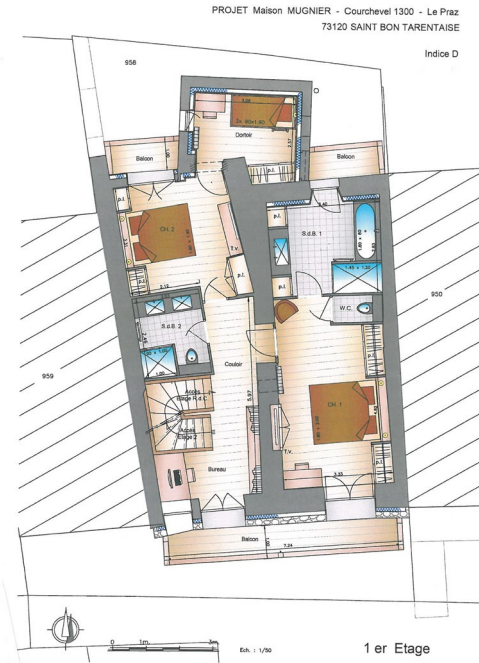

WELCOME

Le Flocon is a beautiful, recently renovated chalet situated in the heart of the traditional Village of Le Praz, Courchevel. Contrasting the old with the new it can comfortably sleep up to 10 adults in 5 bedrooms. One bedroom has an additional bunk room for 2 kids. Le Flocon offers more than 300m² of living space, a Hamman and Jacuzzi making it the perfect chalet to unwind. Le Flocon is located minutes away from the shops and restaurants and only a 1 minute walk from the slopes which provide two lifts taking you straight to Courchevel 1850 in less than ten minutes and Meribel in twenty.

A

B

C

D

DETAILS

- Large open sitting room
- 5 Bedrooms
- 4 En suites
- 1 Bunkroom
- 1 Family Bathroom
- 2 Guest loos
- Jacuzzi and Hamman

FLOOR PLAN

A. 2nd Floor