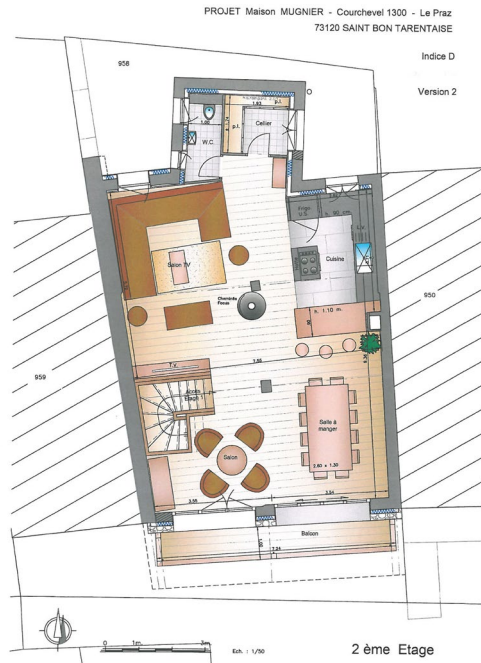

WELCOME

Le Flocon is a beautiful, recently renovated chalet situated in the heart of the traditional Village of Le Praz, Courchevel. Contrasting the old with the new it can comfortably sleep up to 10 adults in 5 bedrooms. One bedroom has an additional bunk room for 2 kids. Le Flocon offers more than 300m² of living space, a Hamman and Jacuzzi making it the perfect chalet to unwind. Le Flocon is located minutes away from the shops and restaurants and only a 1 minute walk from the slopes which provide two lifts taking you straight to Courchevel 1850 in less than ten minutes and Meribel in twenty.

A

B

C

D

DETAILS

- Large open sitting room
- 5 Bedrooms
- 4 En suites
- 1 Bunkroom
- 1 Family Bathroom
- 2 Guest loos
- Jacuzzi and Hamman

FLOOR PLAN

A. 2nd Floor