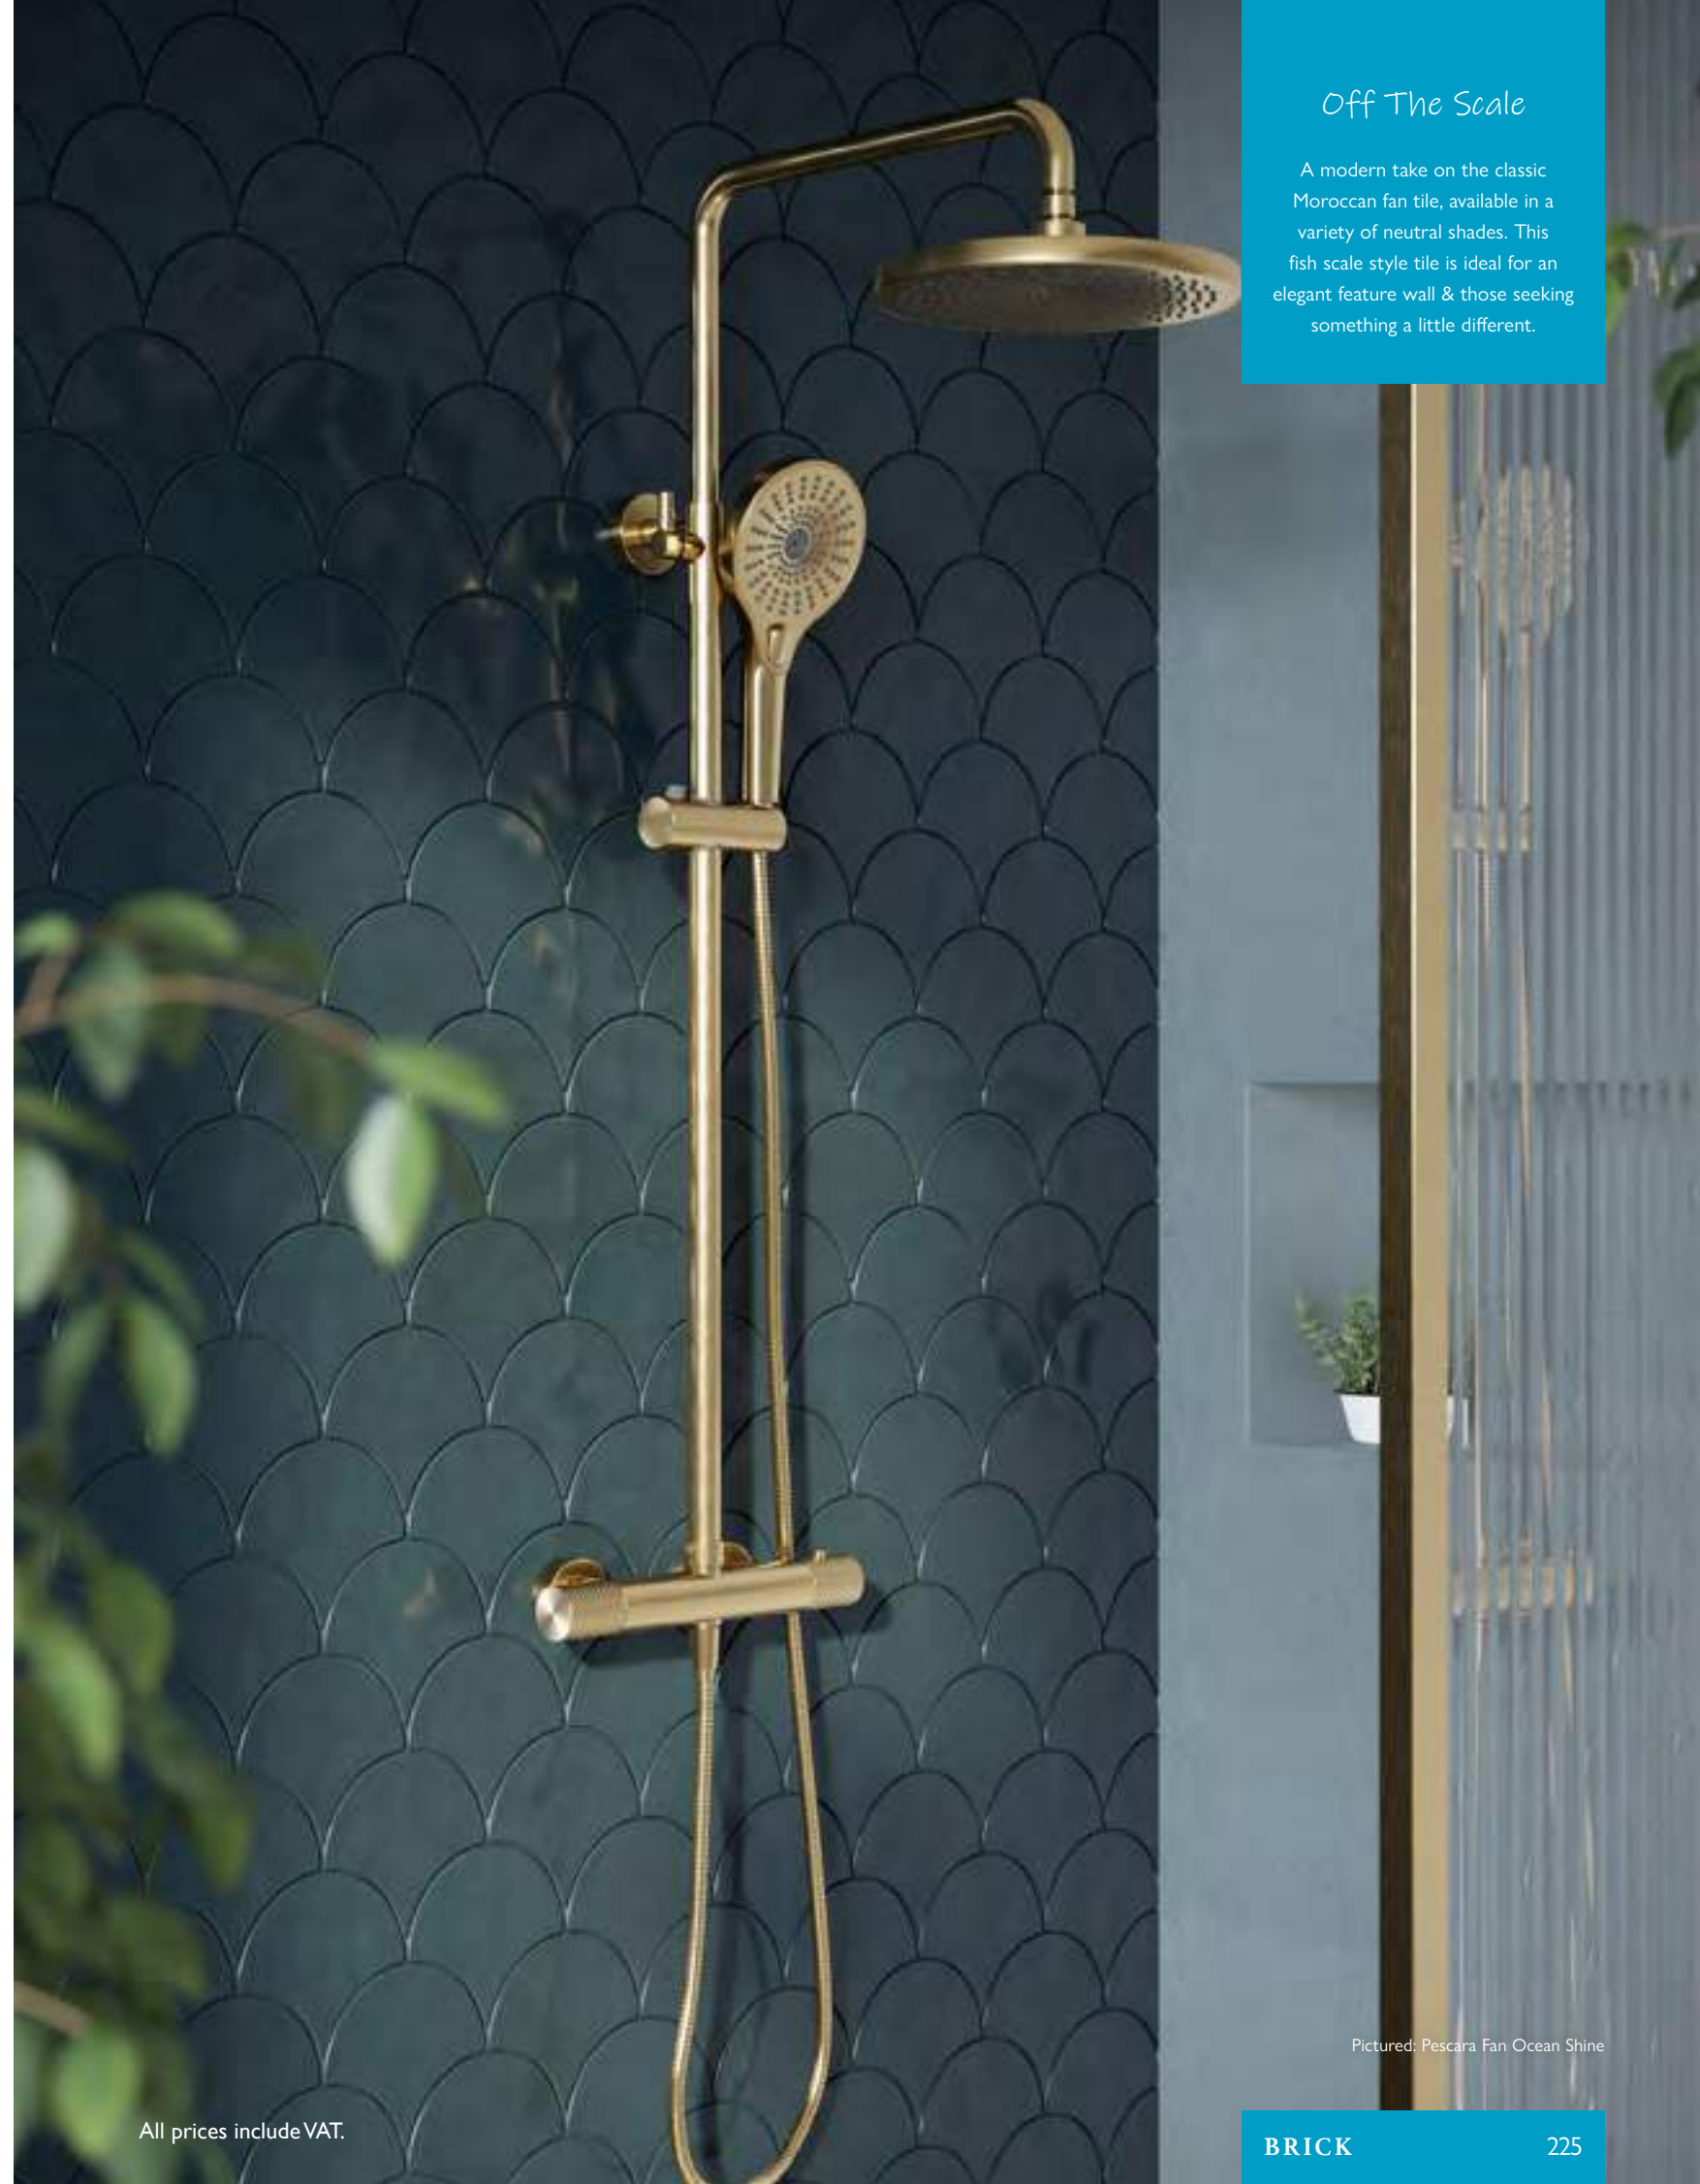

Off The Scale

A modern take on the classic Moroccan fan tile, available in a variety of neutral shades. This fish scale style tile is ideal for an elegant feature wall & those seeking something a little different.

Pictured: Pescara Fan Ocean Shine