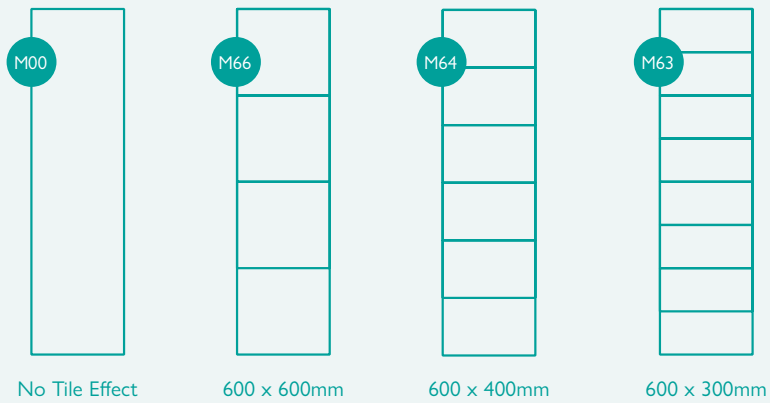

THE SCANDINAVIAN TILE EFFECT COLLECTION

All panels are 2400mm high and 600mm wide.