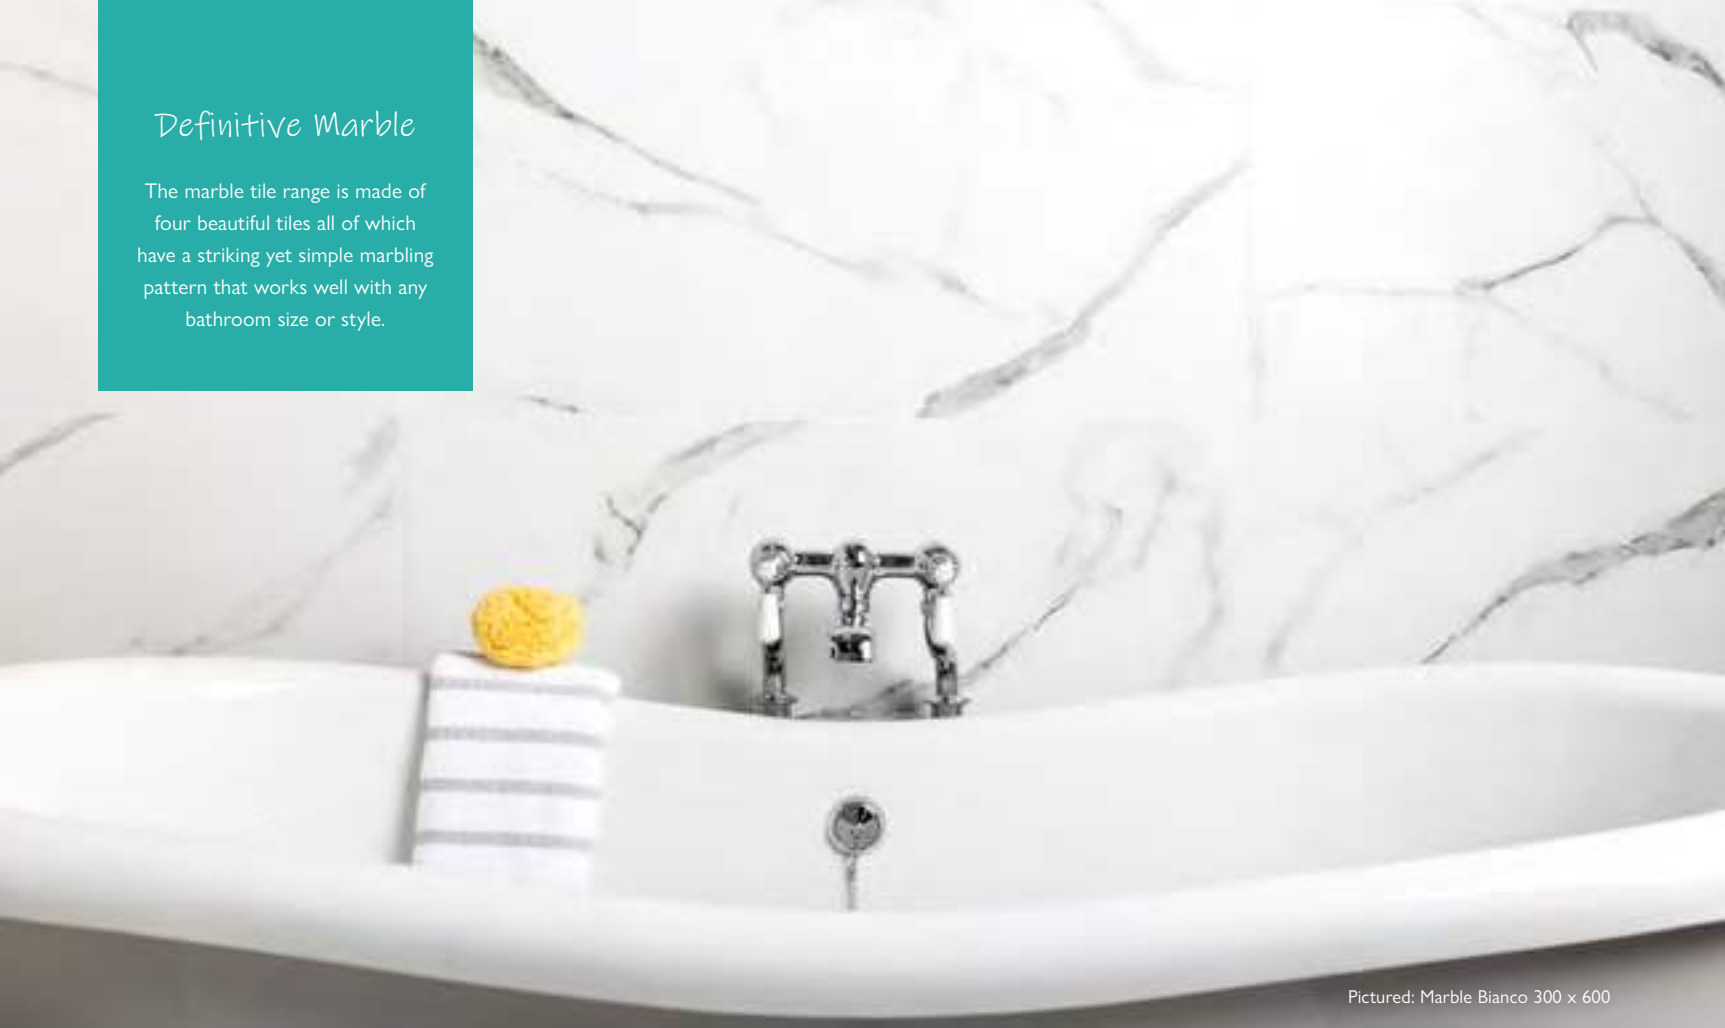

Definitive Marble

The marble tile range is made of four beautiful tiles all of which have a striking yet simple marbling pattern that works well with any bathroom size or style.

Pictured: Marble Bianco 300 x 600