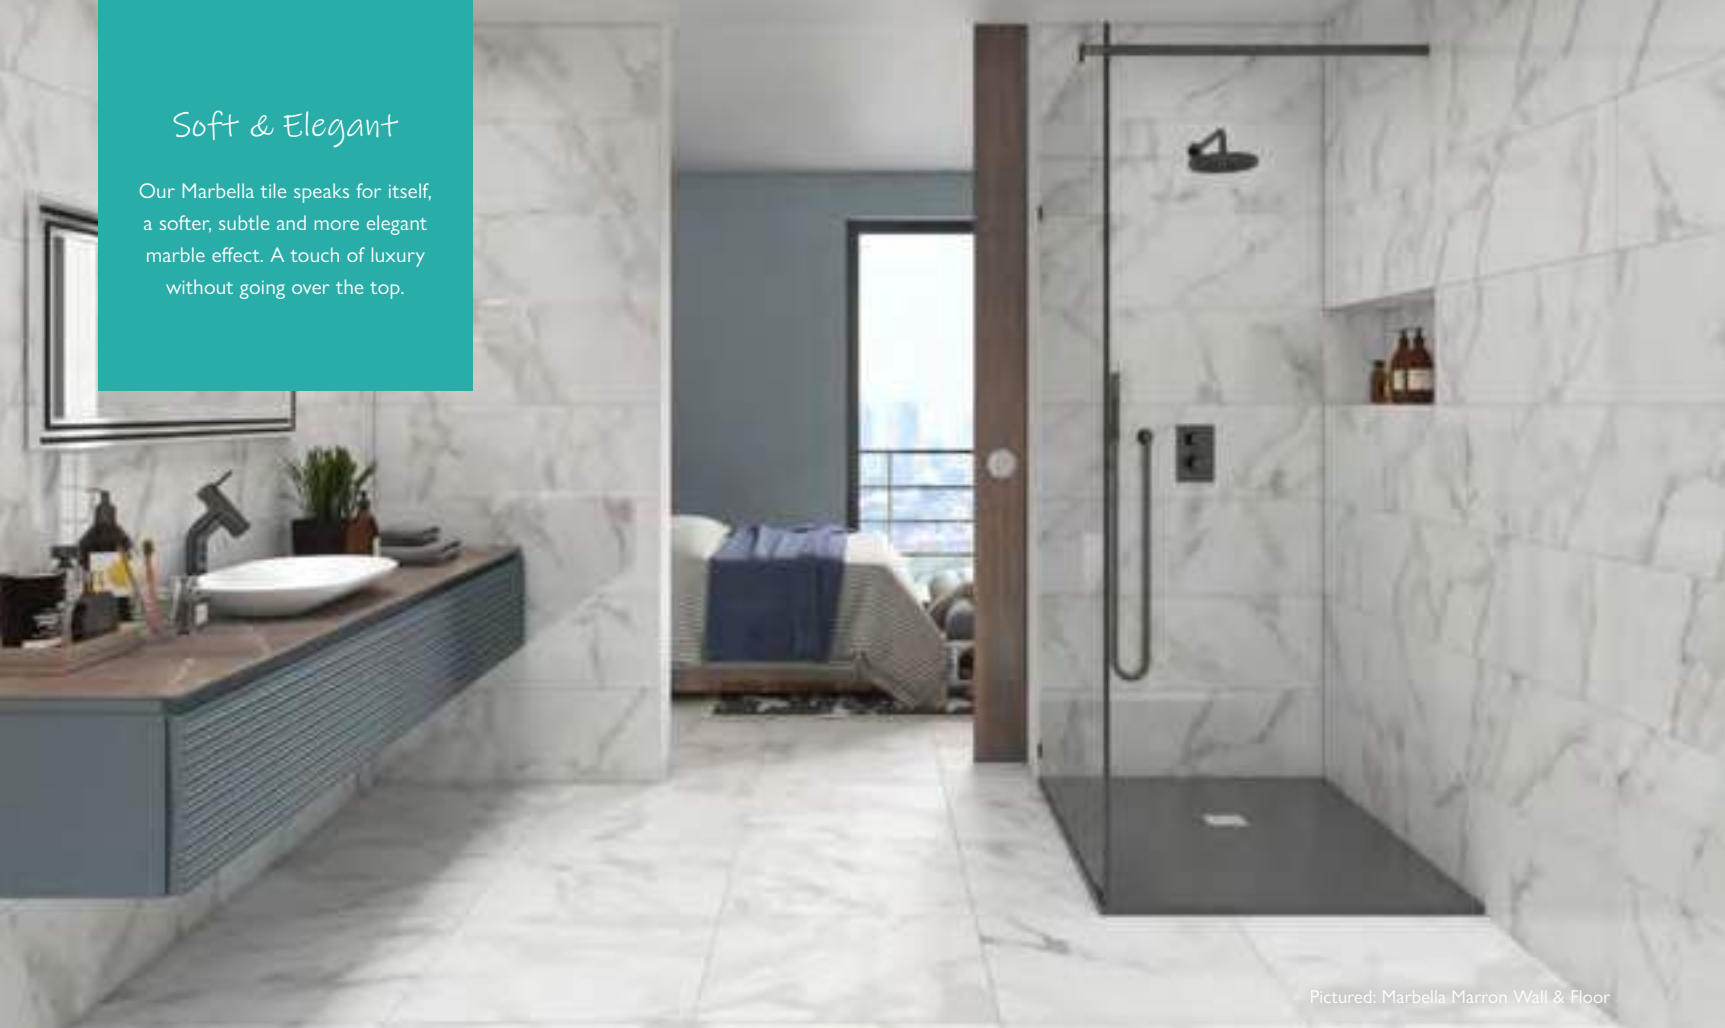

Soft & Elegant

Our Marbella tile speaks for itself, a softer, subtle and more elegant marble effect. A touch of luxury without going over the top.

Natural Marble

Available in two colours and two square sizes our Arden tile will fit into most interiors, giving a more natural marble look.