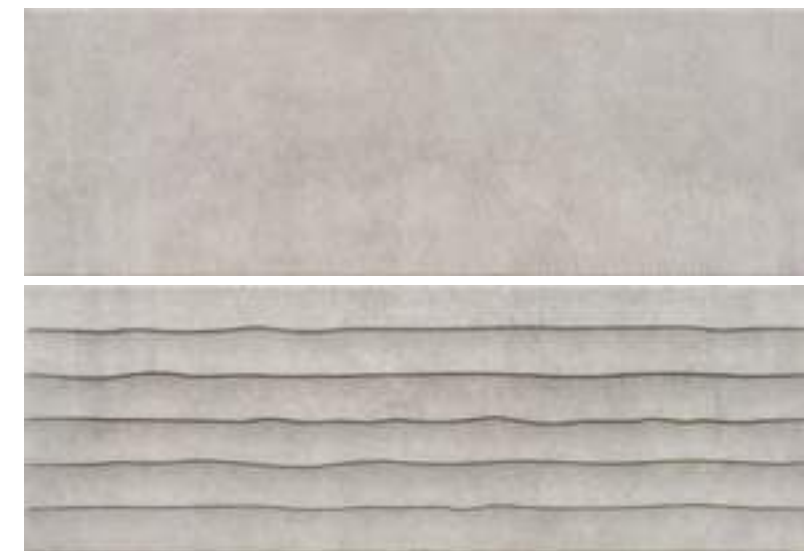

GRIS BLIND

Size (mm)	Code	Price per Tile	Price per m²
250 x 750	21609	£8.44	£45.00

Size (mm)	Suitable For	Finish	Material	Tile Thickness	Quantity per m²	Slip Rating	Rectified
250 x 750	Wall	Matt	Ceramic	10.5mm	5.33	-	-
600 x 600	Wall/Floor	Matt	Ceramic	10.4mm	2.78	R10	•
400 x 1200	Wall	Matt	Ceramic	12.5mm	2.08	-	•