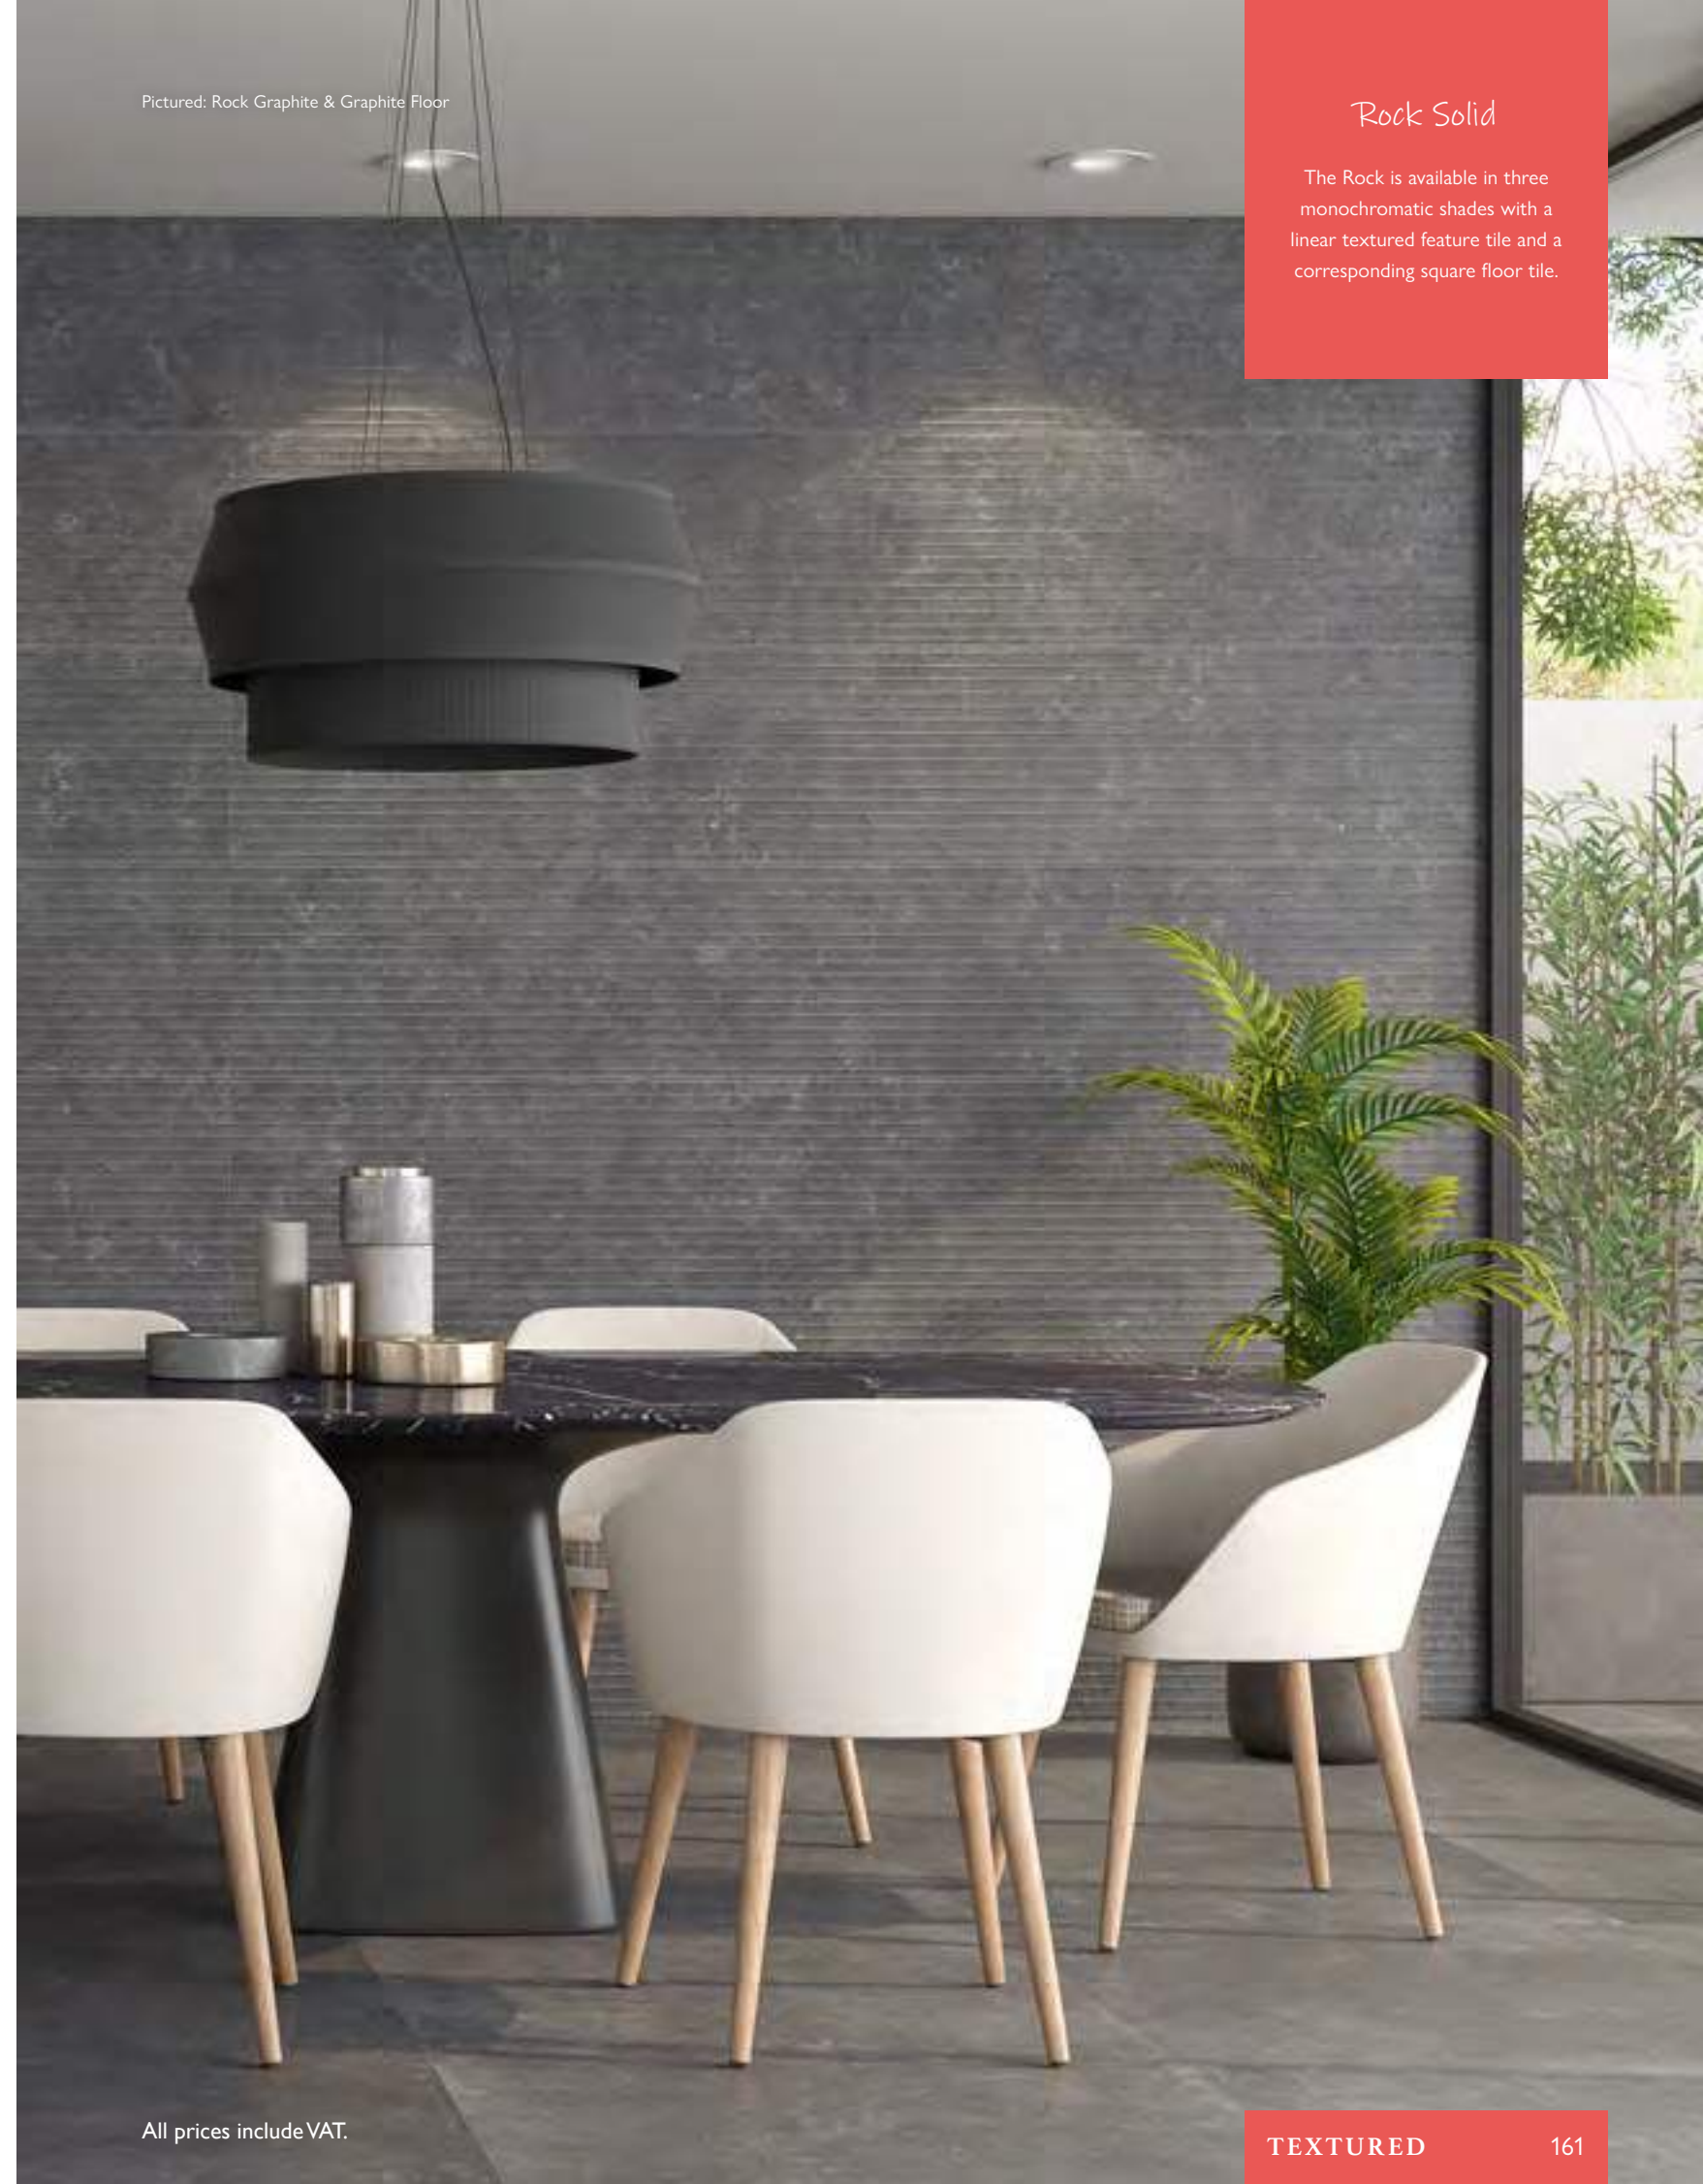

GRAPHITE DECOR

Size (mm)	Code	Price per Tile	Price per m²
250 x 750	82229	£8.44	£45.00

Size (mm)	Suitable For	Finish	Material	Tile Thickness	Quantity per m²	Slip Rating	Rectified
250 x 750	Wall	Matt	Ceramic	10.5mm	5.33	-	•
600 x 600	Wall/Floor	Matt	Porcelain	10.4mm	2.78	R10	•

Pictured: Rock Graphite & Graphite Floor