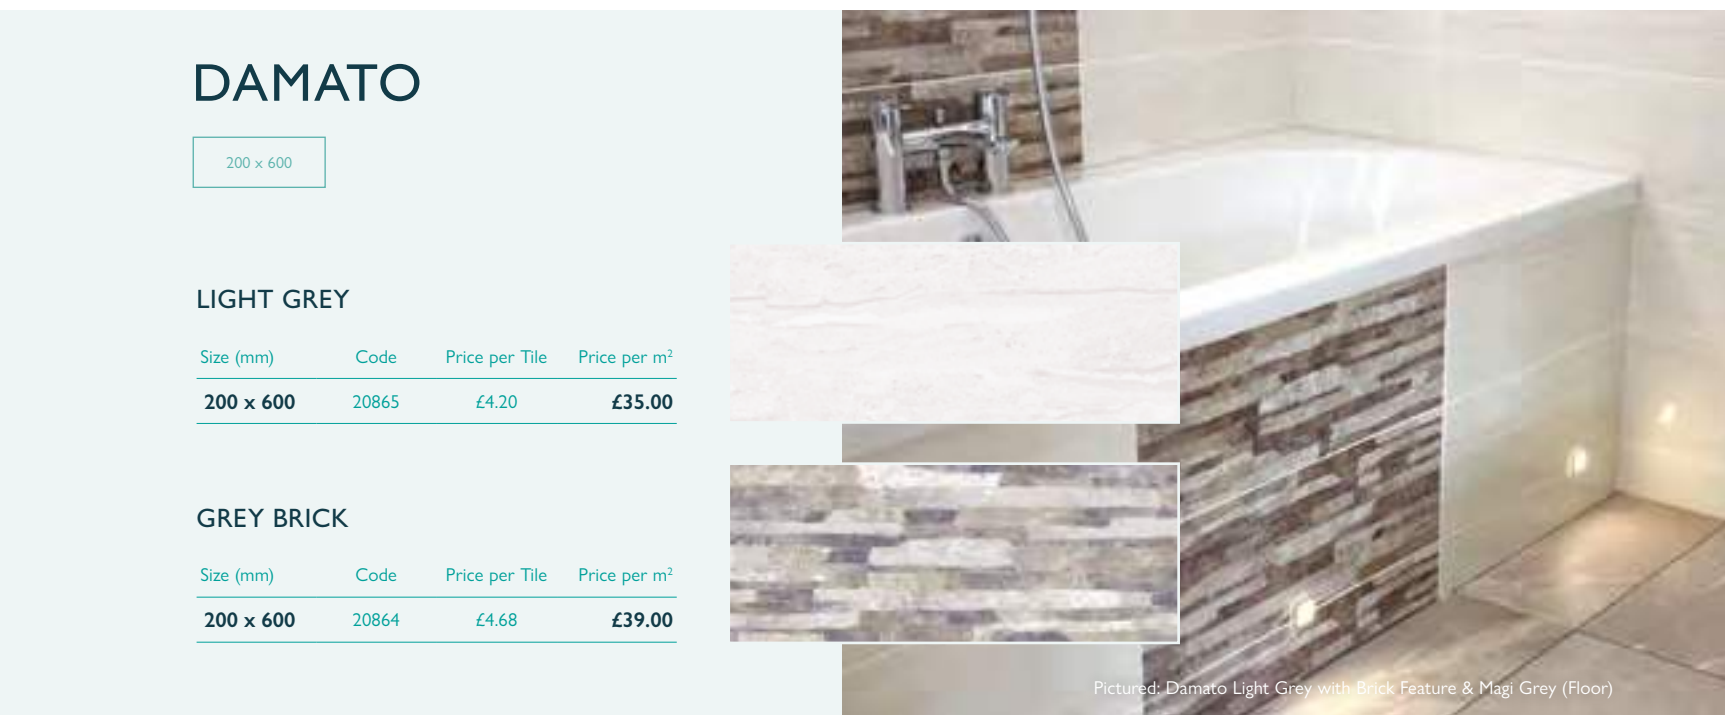

Pictured: Quebec Silver

QUEBEC

315 x 450

SILVER

Size (mm)	Code	Price per Tile	Price per m ²
315 x 450	17628	£4.96	£35.00

Size (mm)	Suitable For	Finish	Material	Tile Thickness	Quantity per m2	Slip Rating	Rectified
315 x 450	Wall	Matt	Ceramic	9mm	7.05	-	-