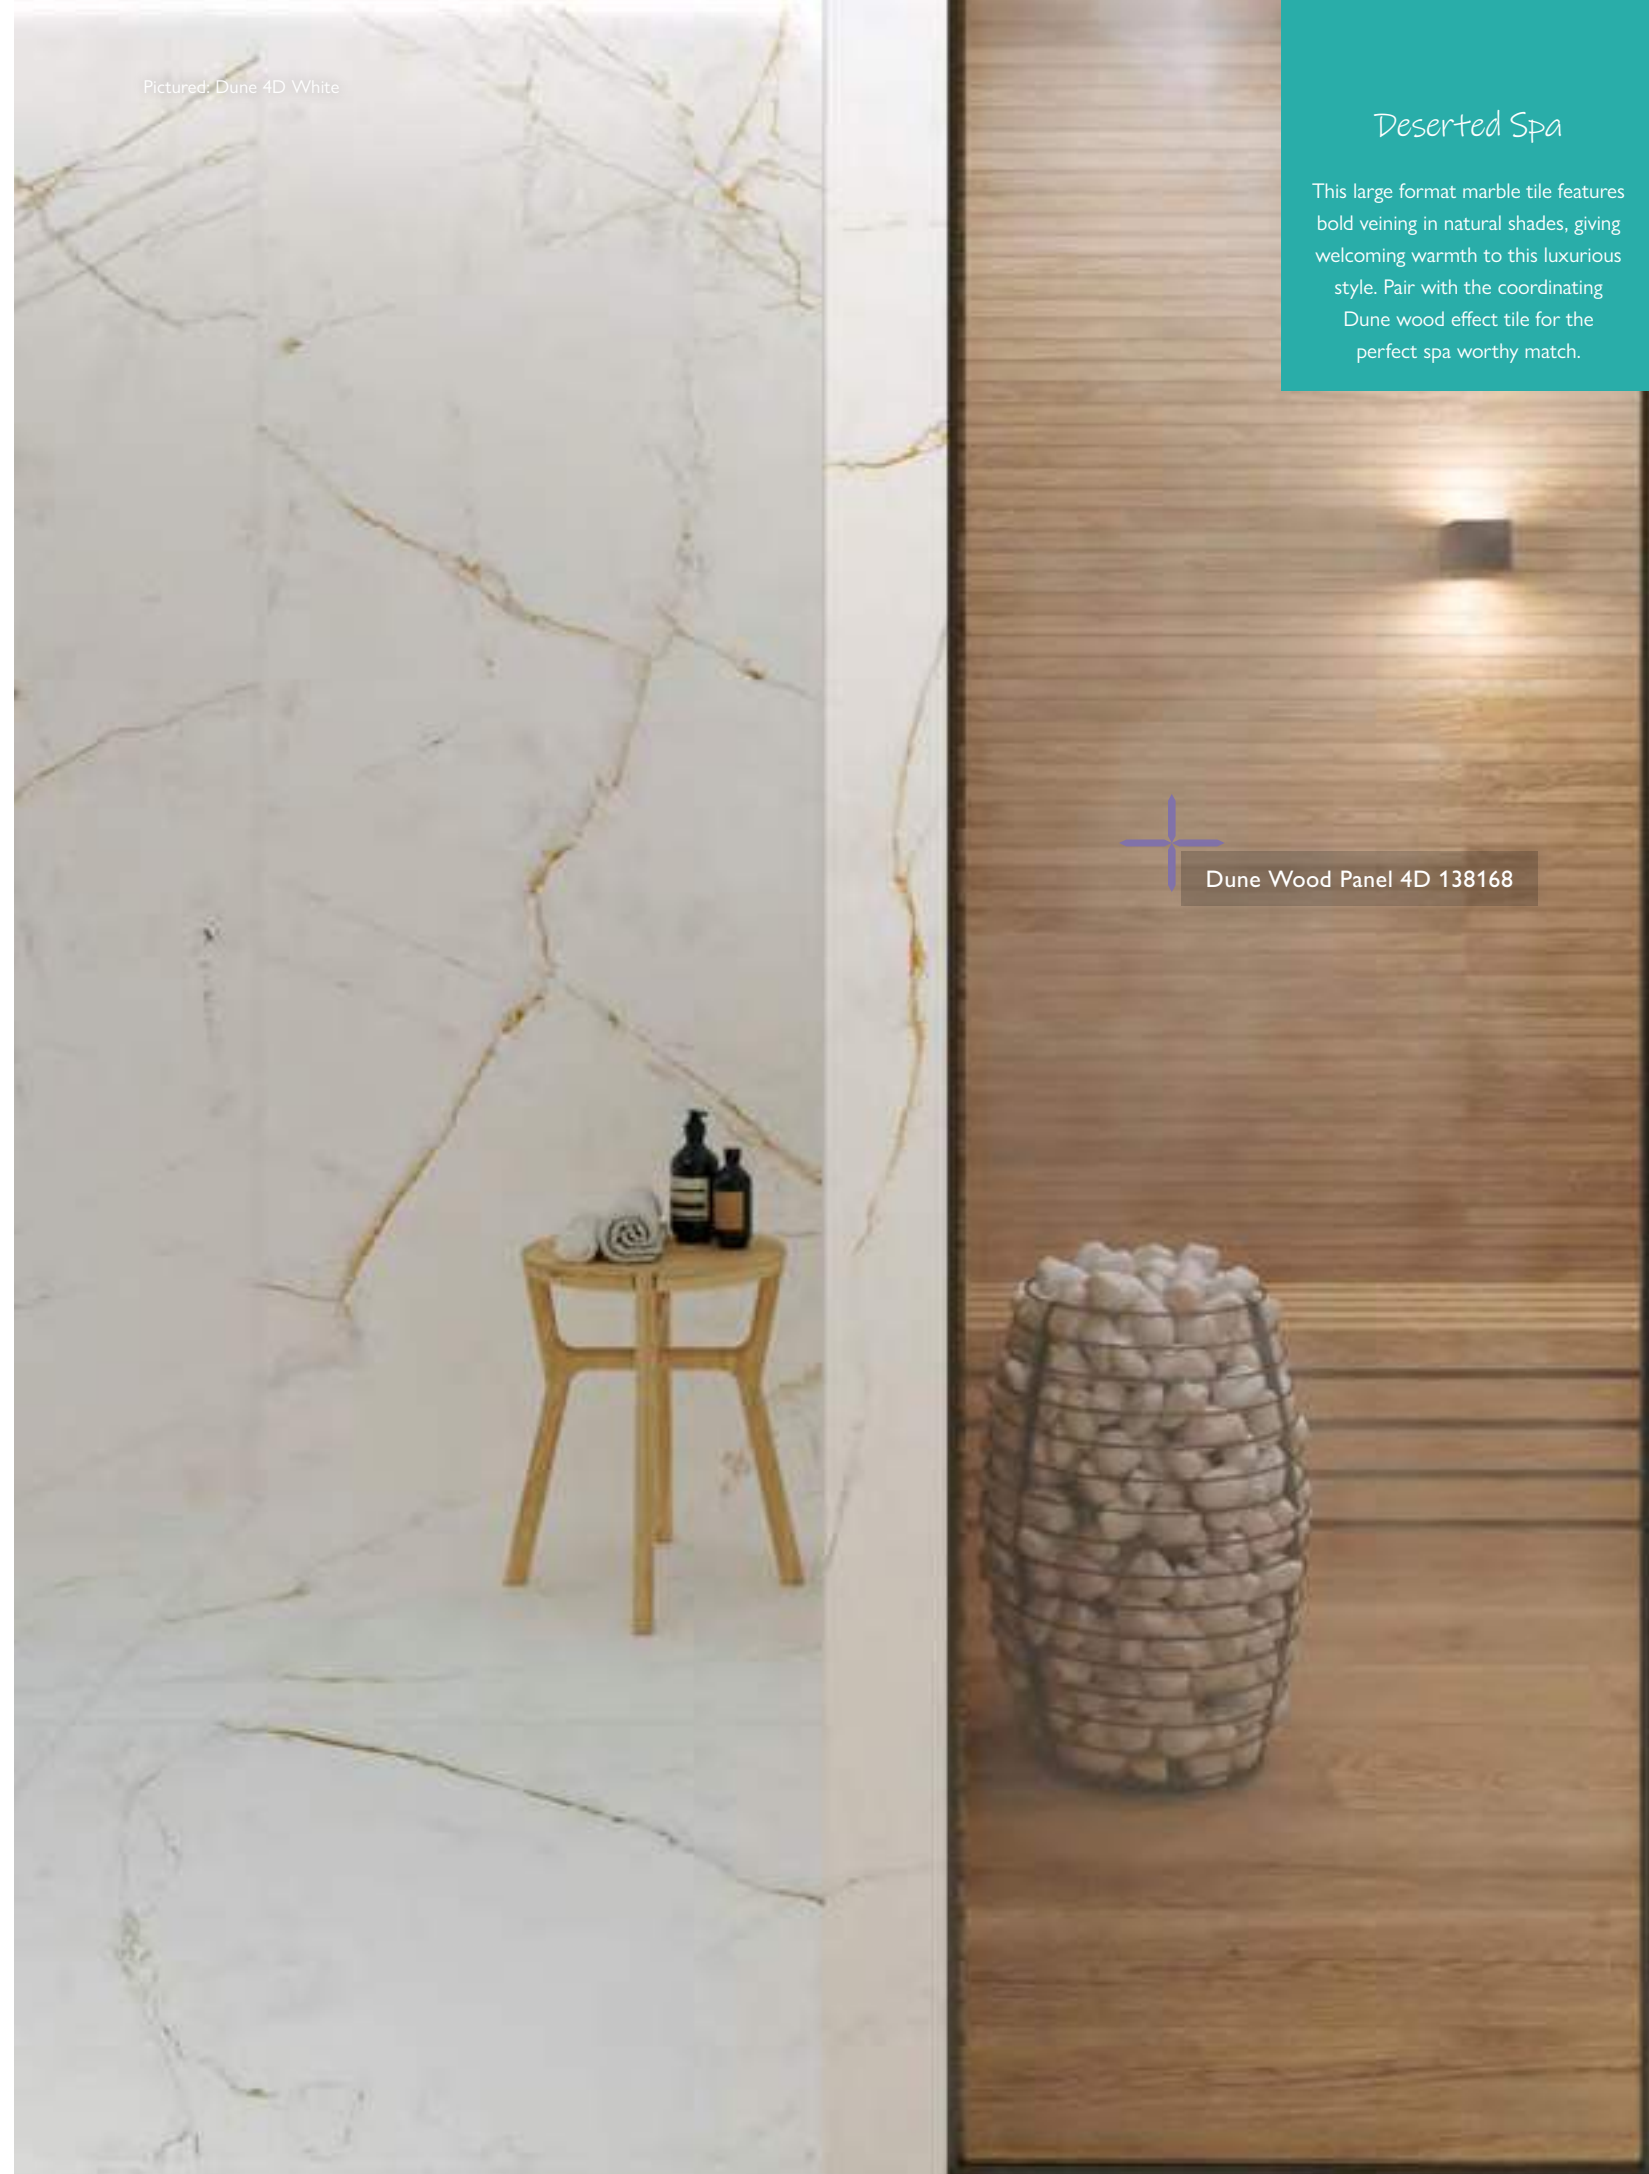

Pictured: Dune 4D White

Deserted Spa

This large format marble tile features bold veining in natural shades, giving welcoming warmth to this luxurious style. Pair with the coordinating Dune wood effect tile for the perfect spa worthy match.