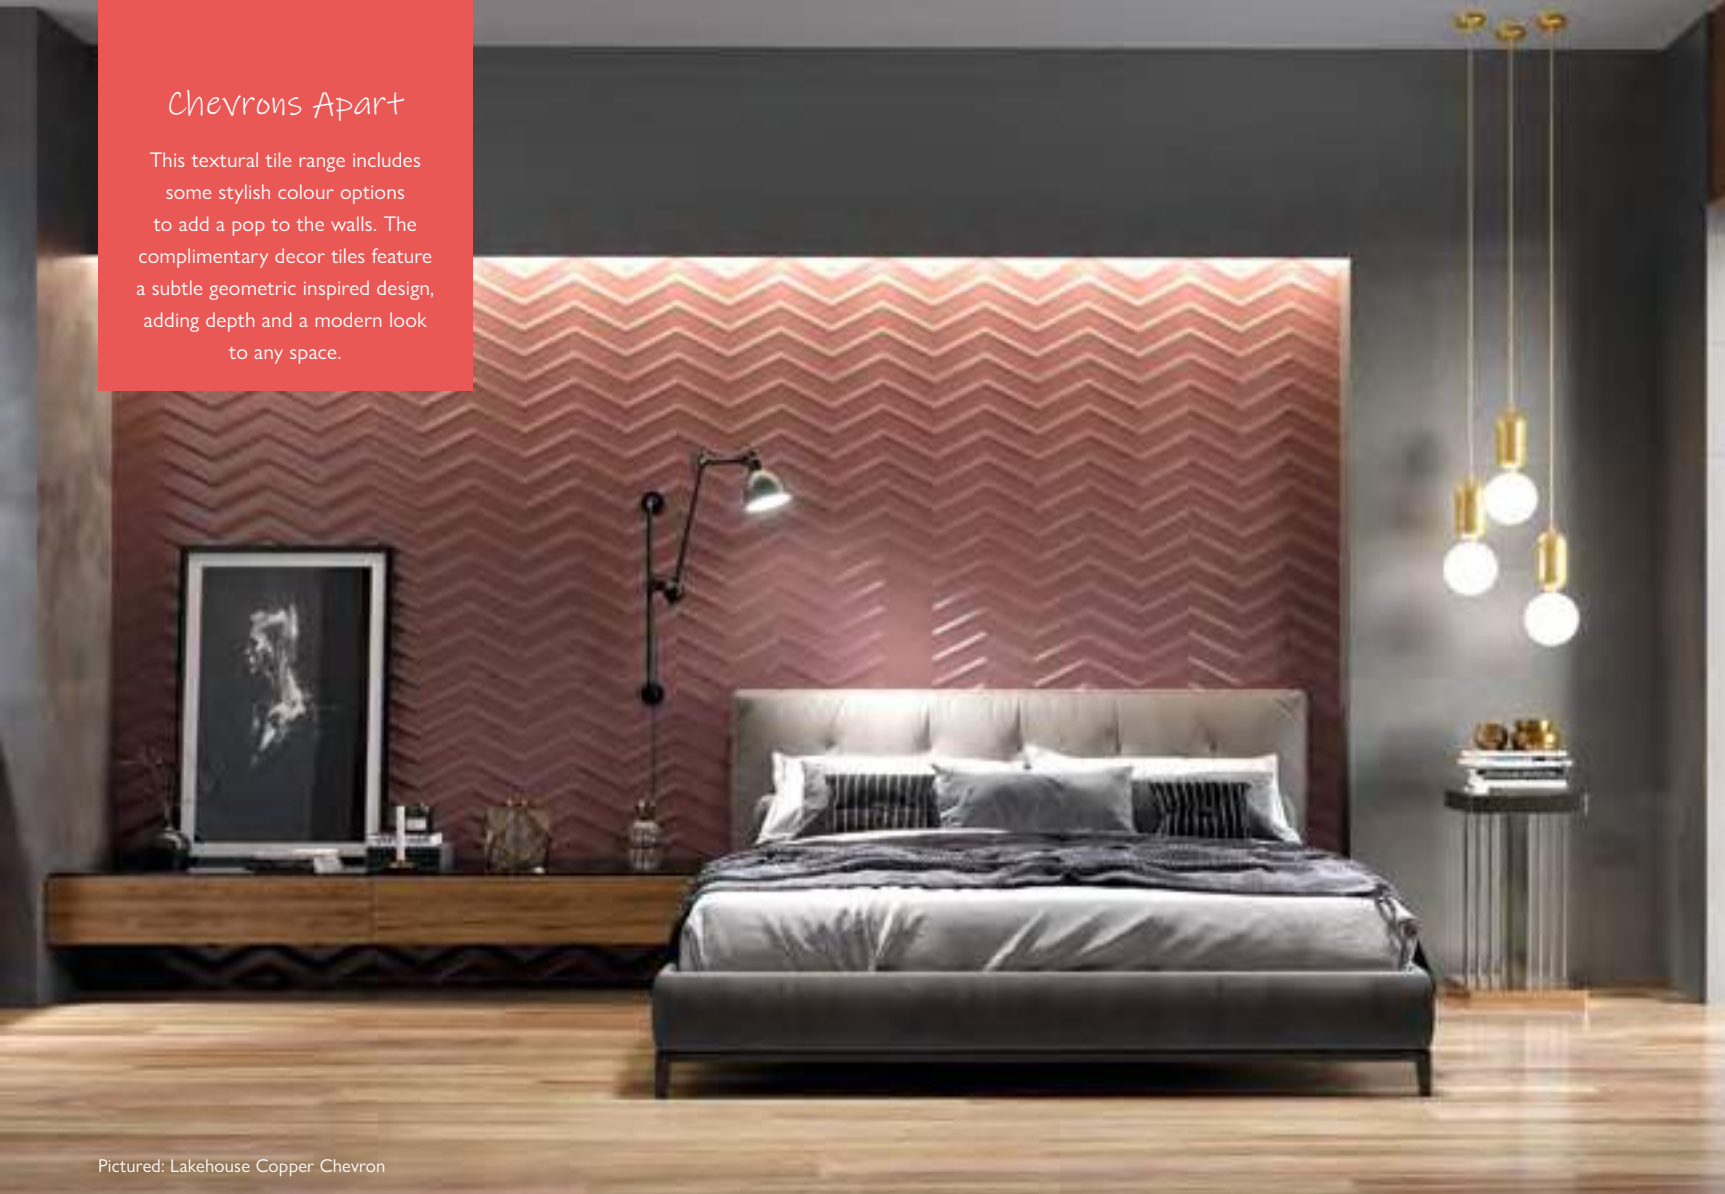

Chevrons Apart

This textural tile range includes some stylish colour options to add a pop to the walls. The complimentary decor tiles feature a subtle geometric inspired design, adding depth and a modern look to any space.

Pictured: Lakehouse Copper Chevron

333 x 1000

LAKEHOUSE

COPPER

Size (mm)	Code	Price per Tile	Price per m²
333 x 1000	111754	£21.31	£64.00

COPPER CHEVRON

Size (mm)	Code	Price per Tile	Price per m²
333 x 1000	111759	£22.31	£67.00

BLUE

Size (mm)	Code	Price per Tile	Price per m²
333 x 1000	111756	£21.31	£64.00

BLUE CHEVRON

Size (mm)	Code	Price per Tile	Price per m²
333 x 1000	111760	£22.31	£67.00

METAL

Size (mm)	Code	Price per Tile	Price per m²
333 x 1000	111753	£21.31	£64.00

METAL CHEVRON

Size (mm)	Code	Price per Tile	Price per m²
333 x 1000	111757	£22.31	£67.00

WHITE

Size (mm)	Code	Price per Tile	Price per m²
333 x 1000	111755	£21.31	£64.00

WHITE CHEVRON

Size (mm)	Code	Price per Tile	Price per m²
333 x 1000	111758	£22.31	£67.00

WHITE DIAMOND

Size (mm)	Code	Price per Tile	Price per m²
333 x 1000	111761	£22.31	£67.00

Size (mm)	Suitable For	Finish	Material	Tile Thickness	Quantity per m²	Slip Rating	Rectified
333 x 1000	Wall	Matt	Ceramic	10.5mm	3.00	-	•