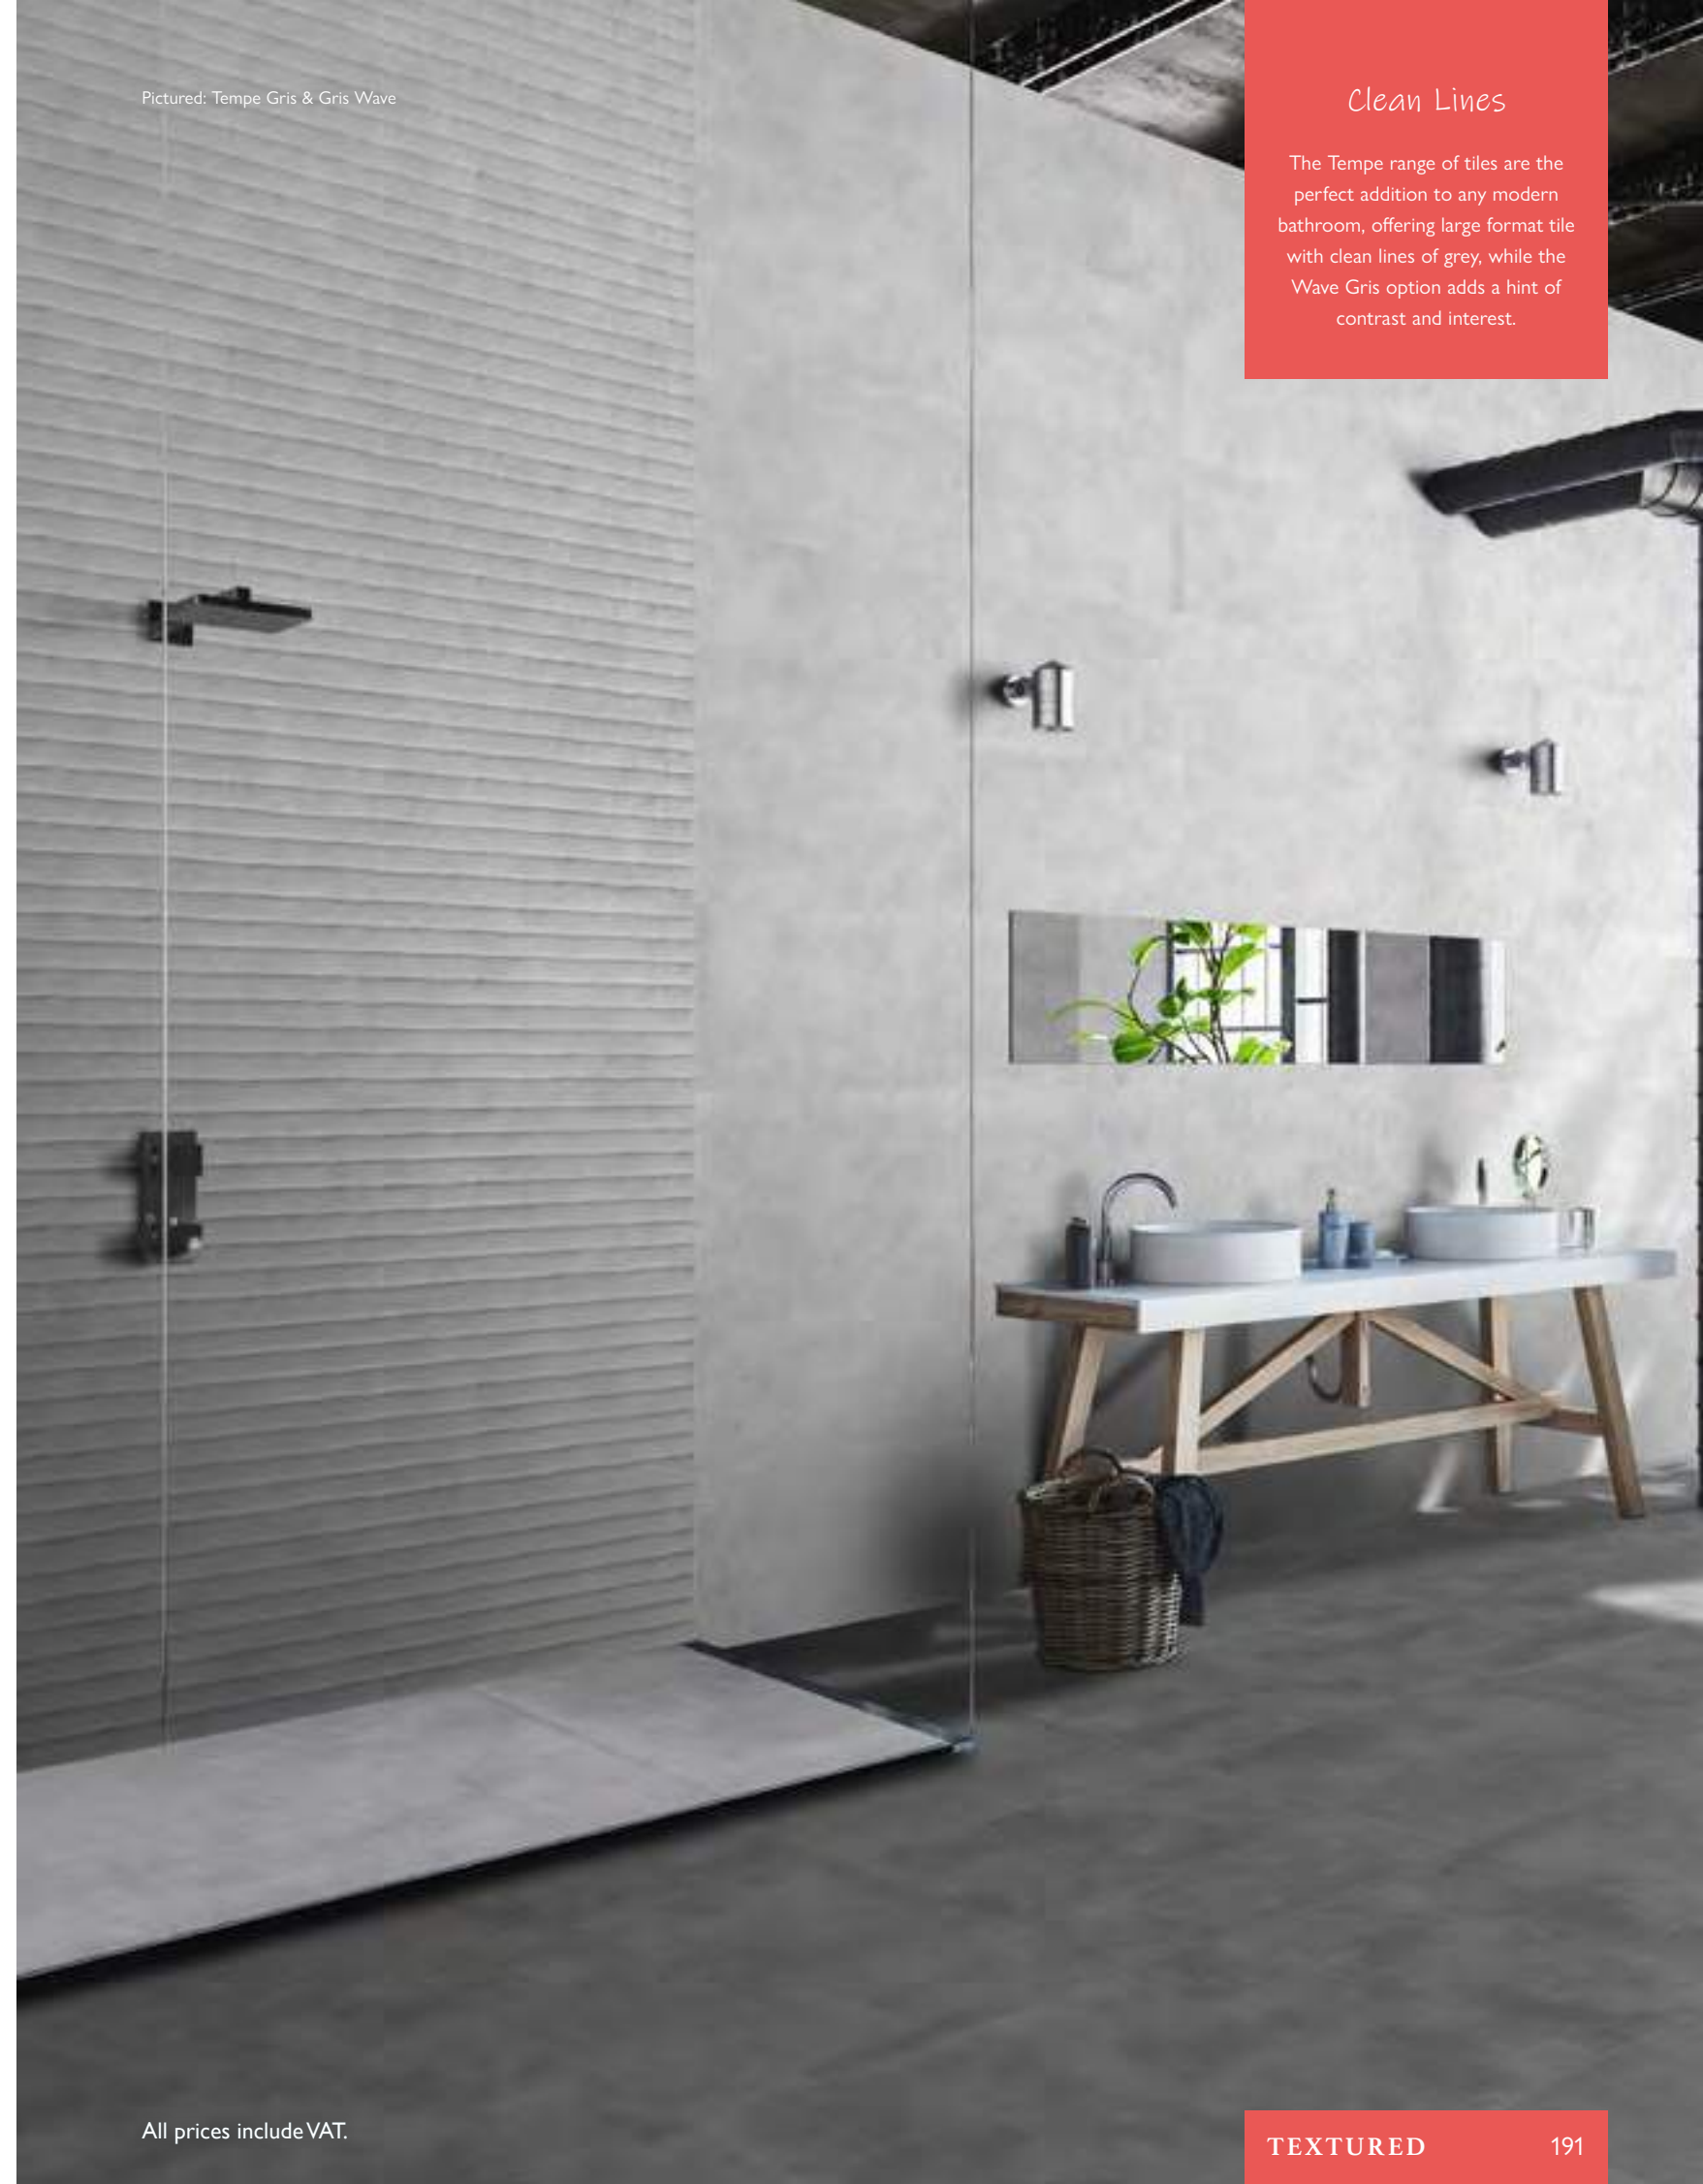

Pictured: Tempe Gris & Gris Wave

Clean Lines

The Tempe range of tiles are the perfect addition to any modern bathroom, offering large format tile with clean lines of grey, while the Wave Gris option adds a hint of contrast and interest.