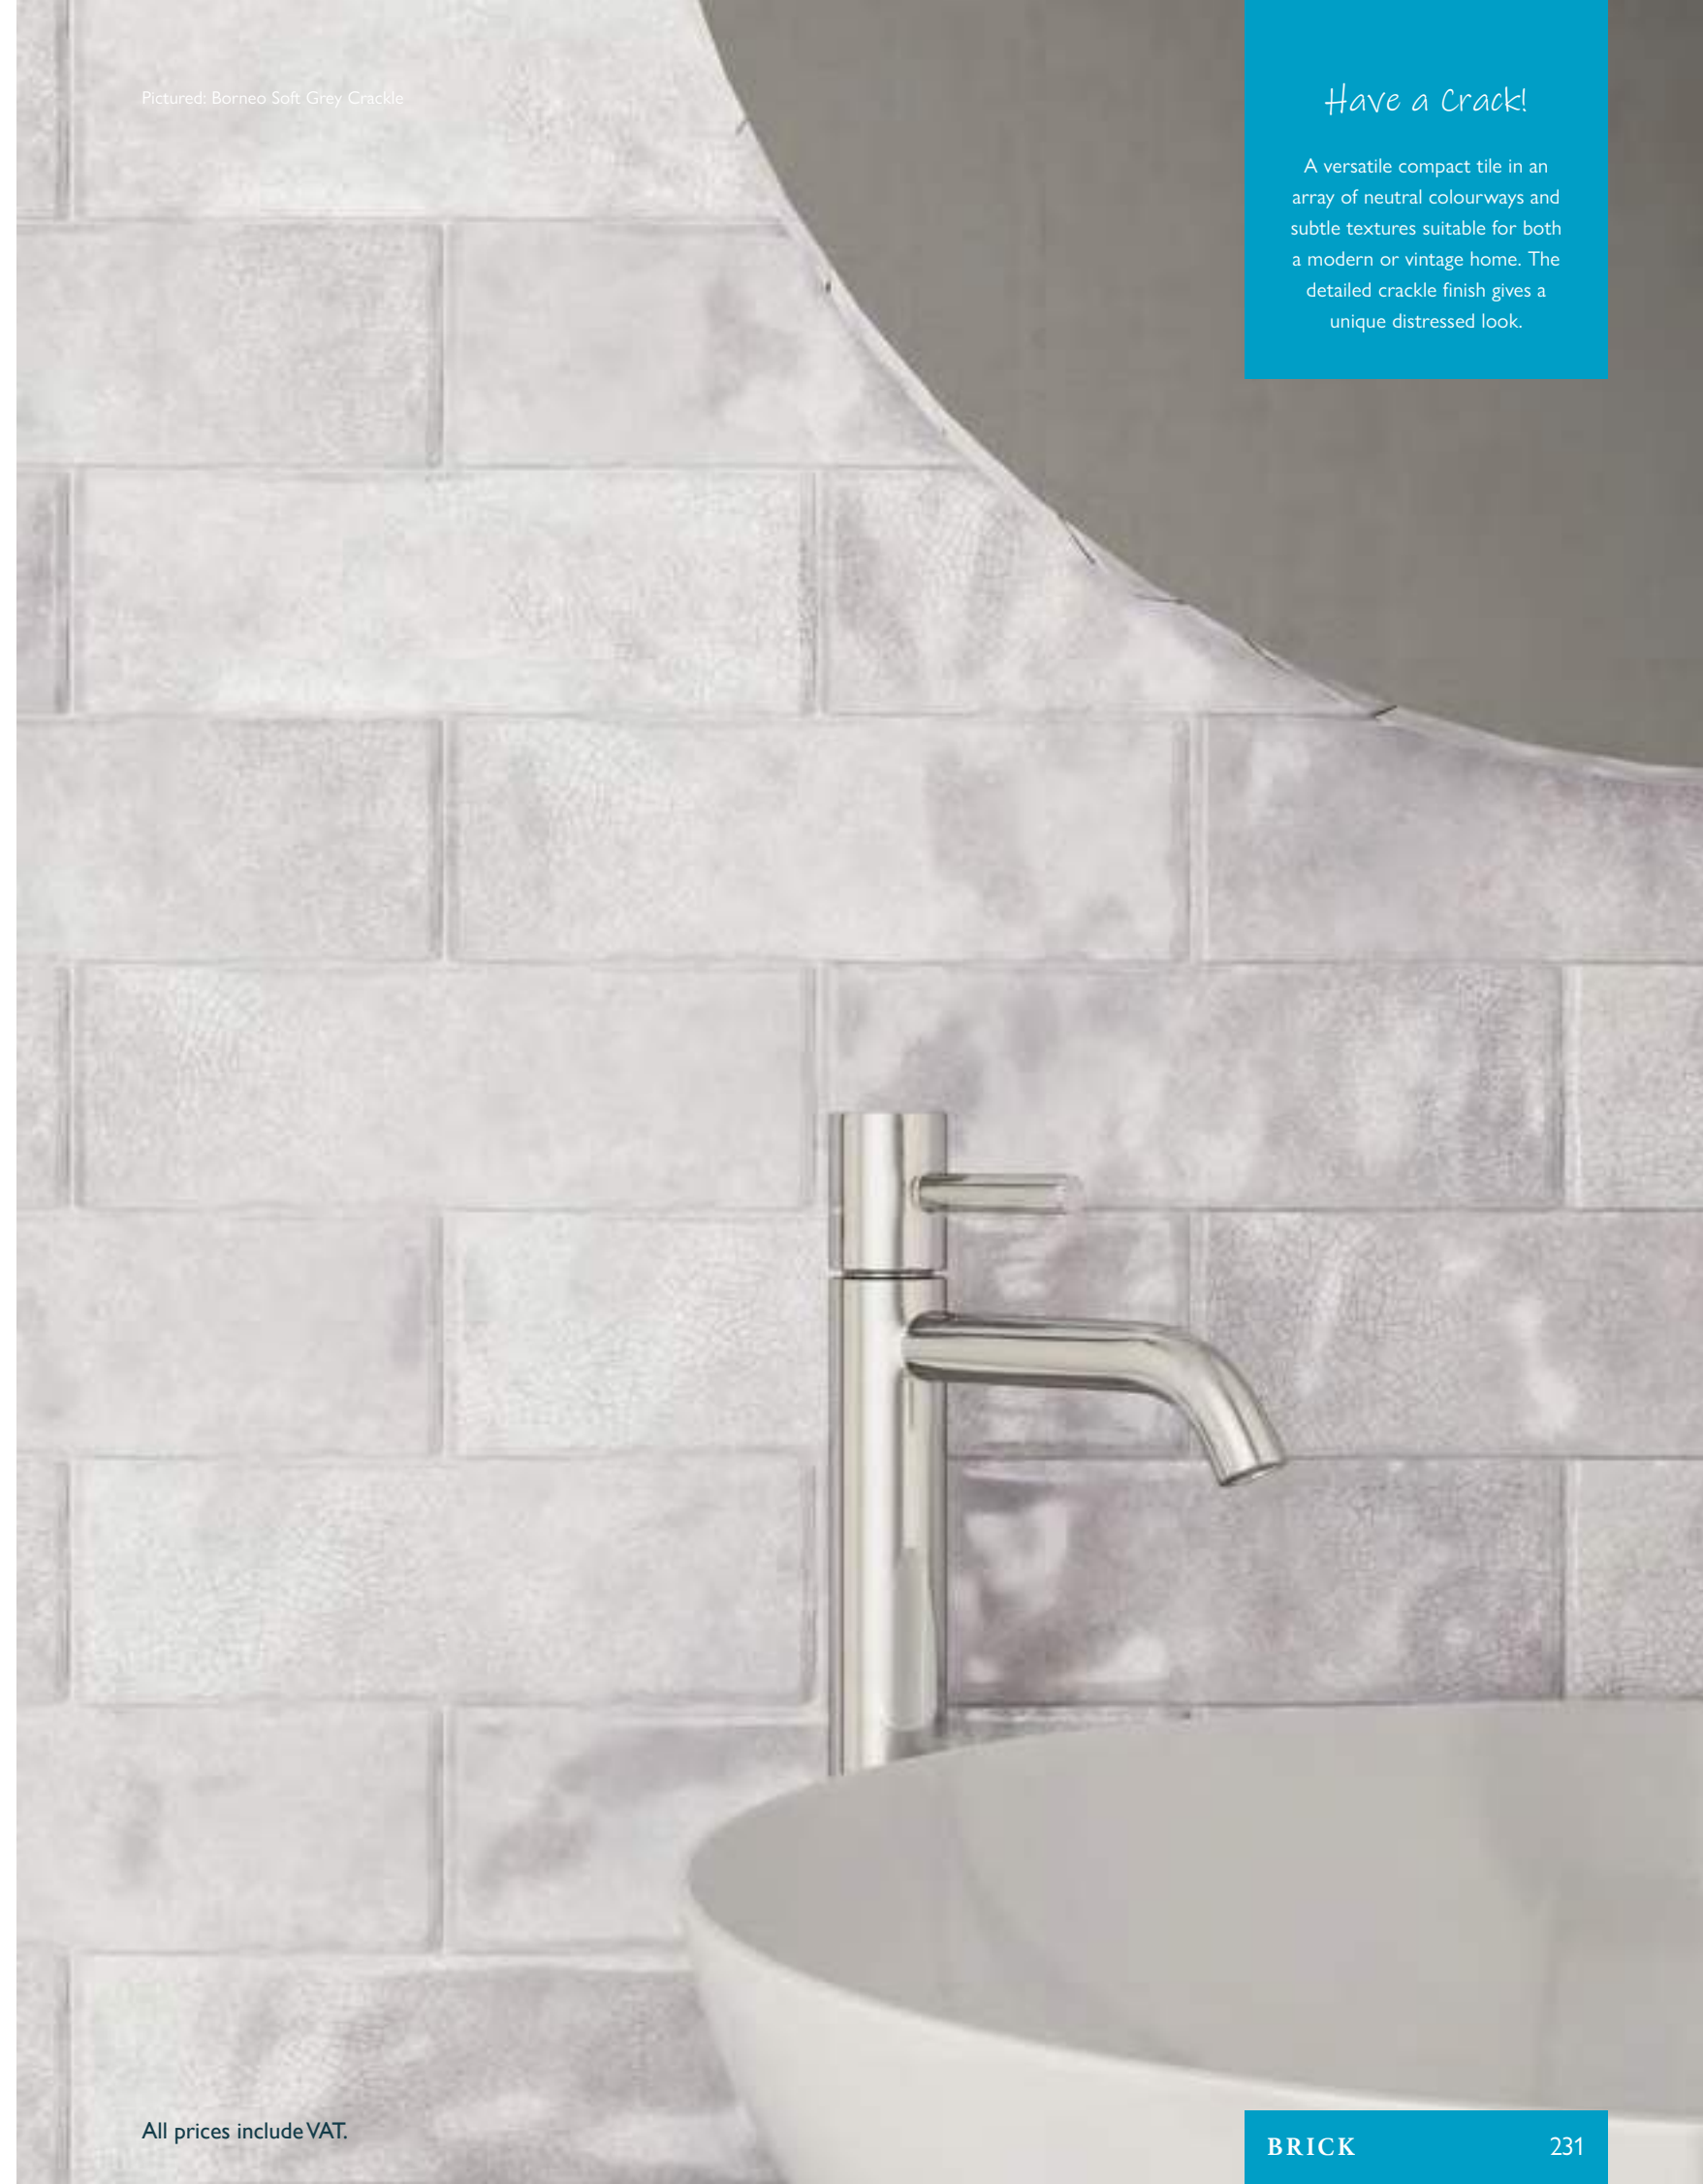

Size (mm)	Suitable For	Finish	Material	Tile Thickness	Quantity per m ²	Slip Rating	Rectified
65 x 200	Wall	Matt or Glossy	Porcelain	9mm	76.92	-	-

Have a Crack!

A versatile compact tile in an array of neutral colourways and subtle textures suitable for both a modern or vintage home. The detailed crackle finish gives a unique distressed look.