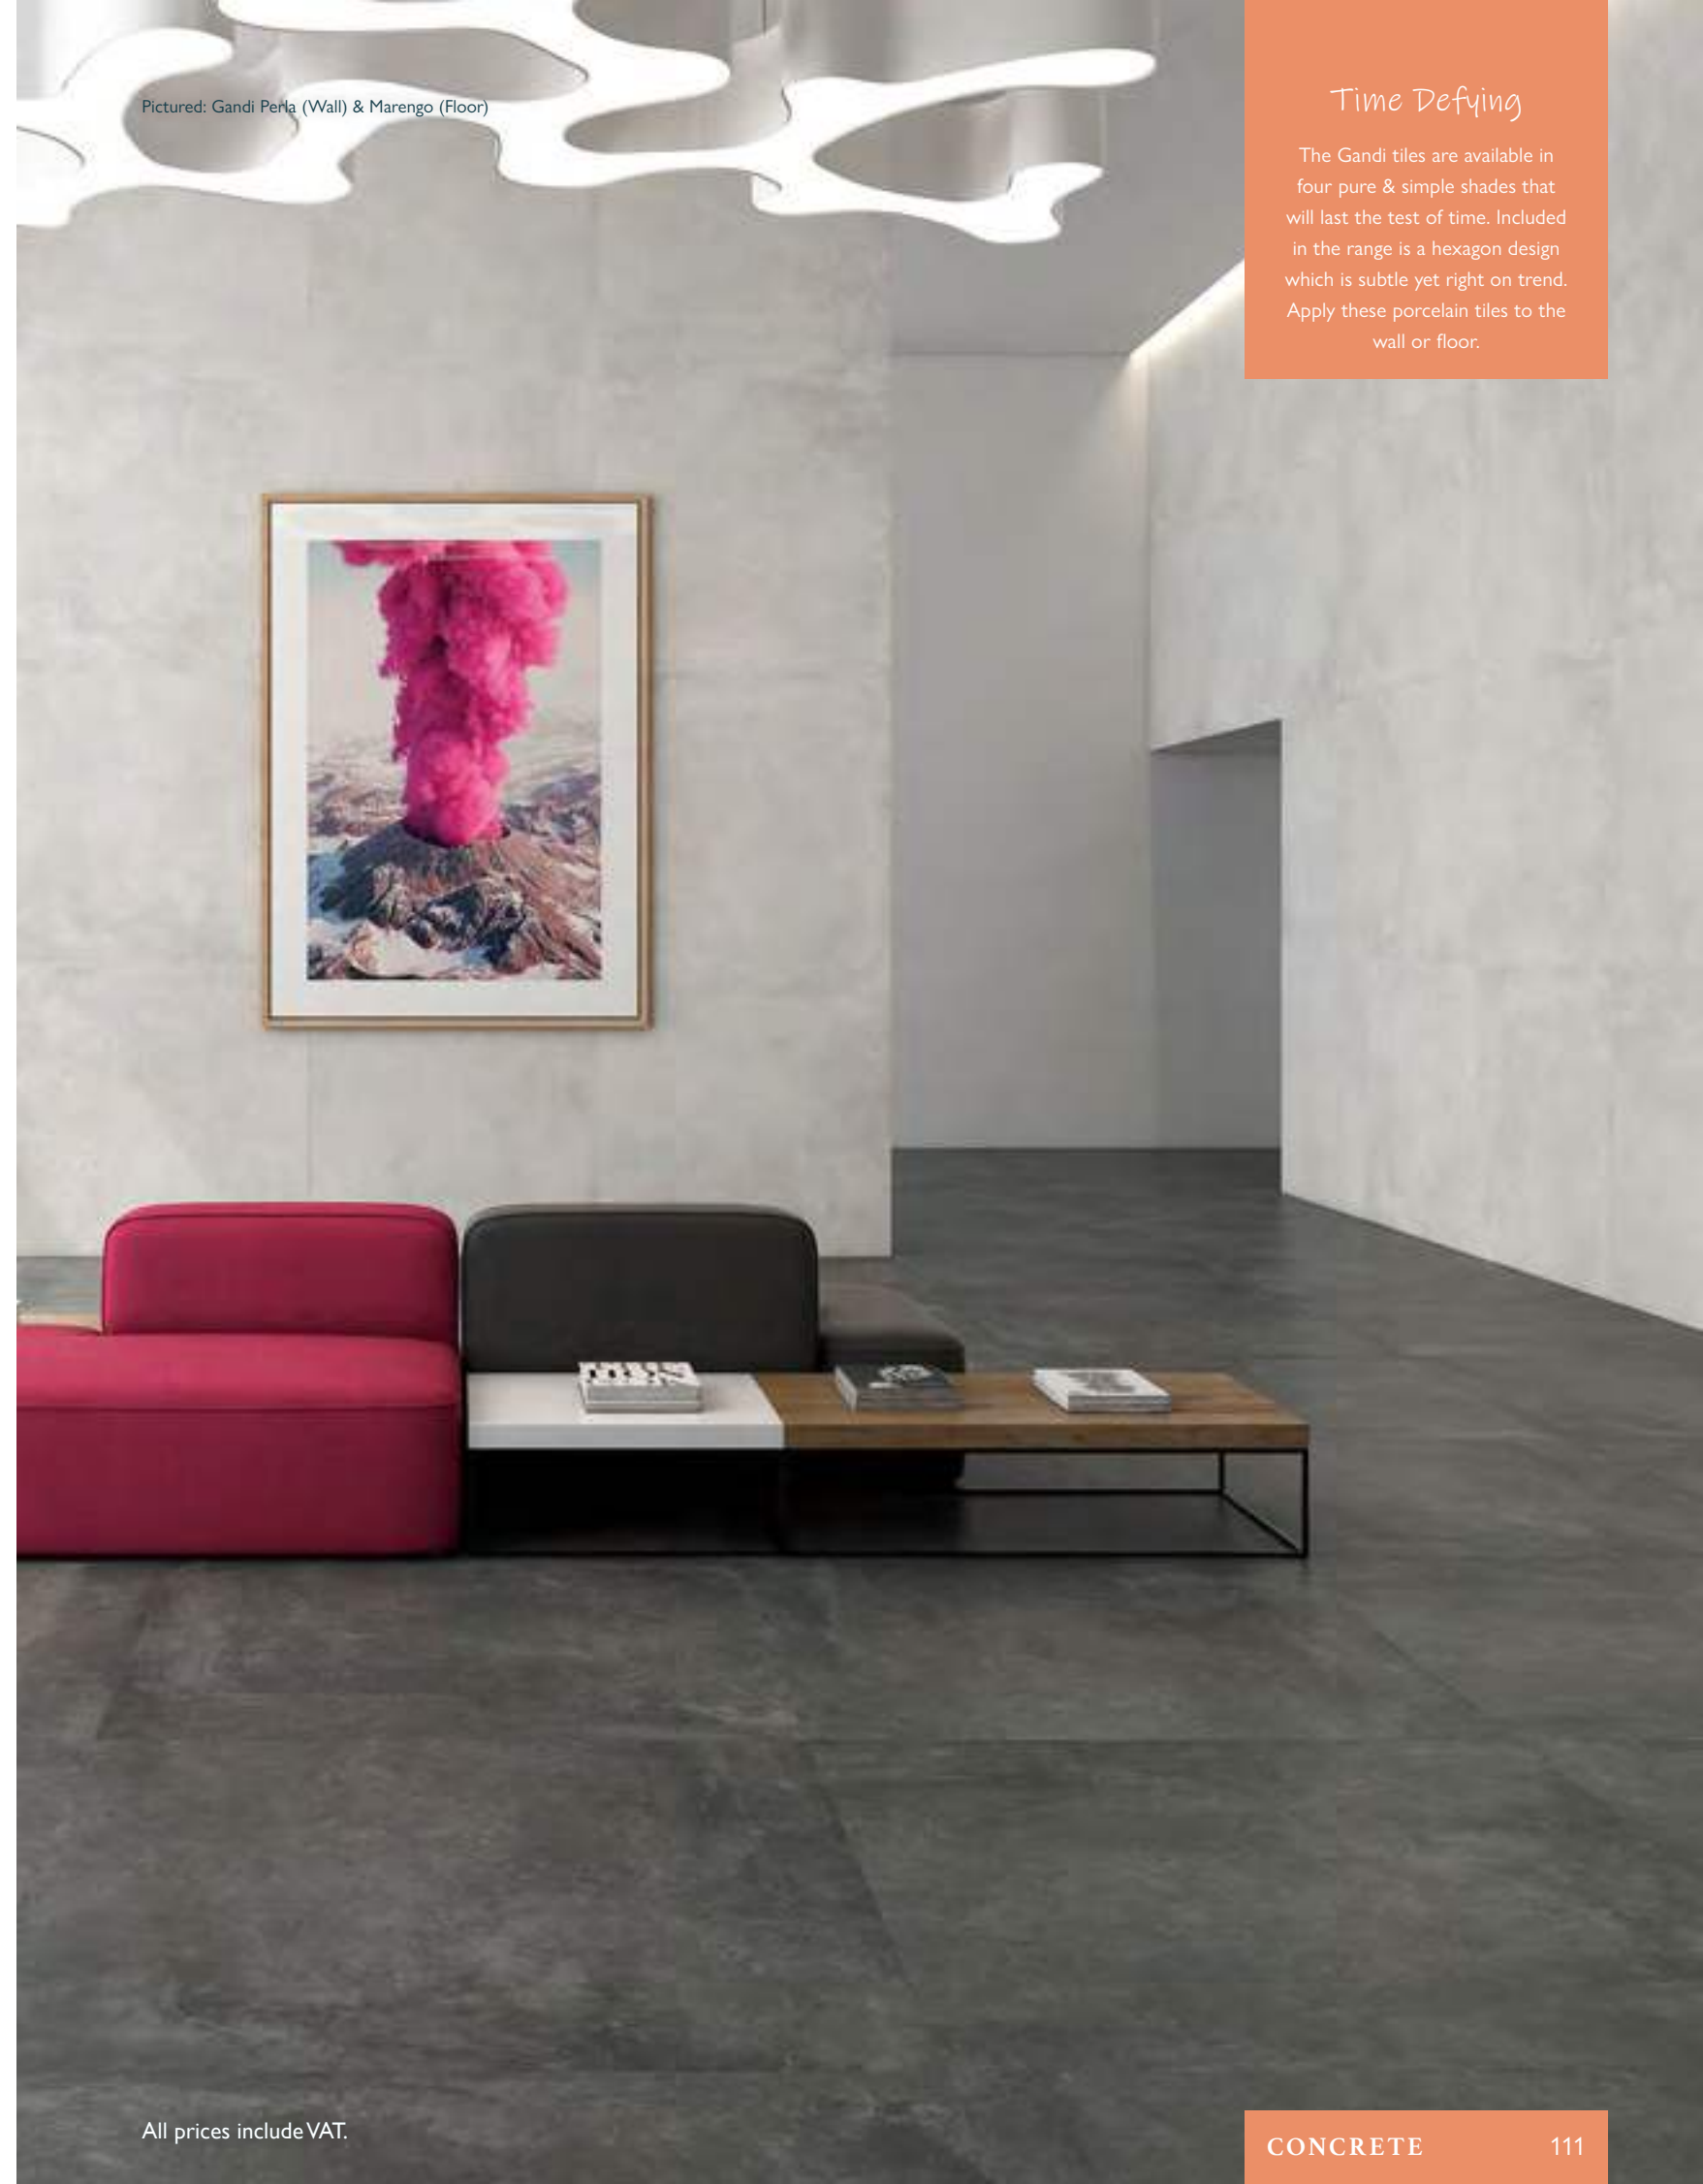

Pictured: Gandi Perla (Wall) & Marengo (Floor)

Time Defying

The Gandi tiles are available in four pure & simple shades that will last the test of time. Included in the range is a hexagon design which is subtle yet right on trend. Apply these porcelain tiles to the wall or floor.