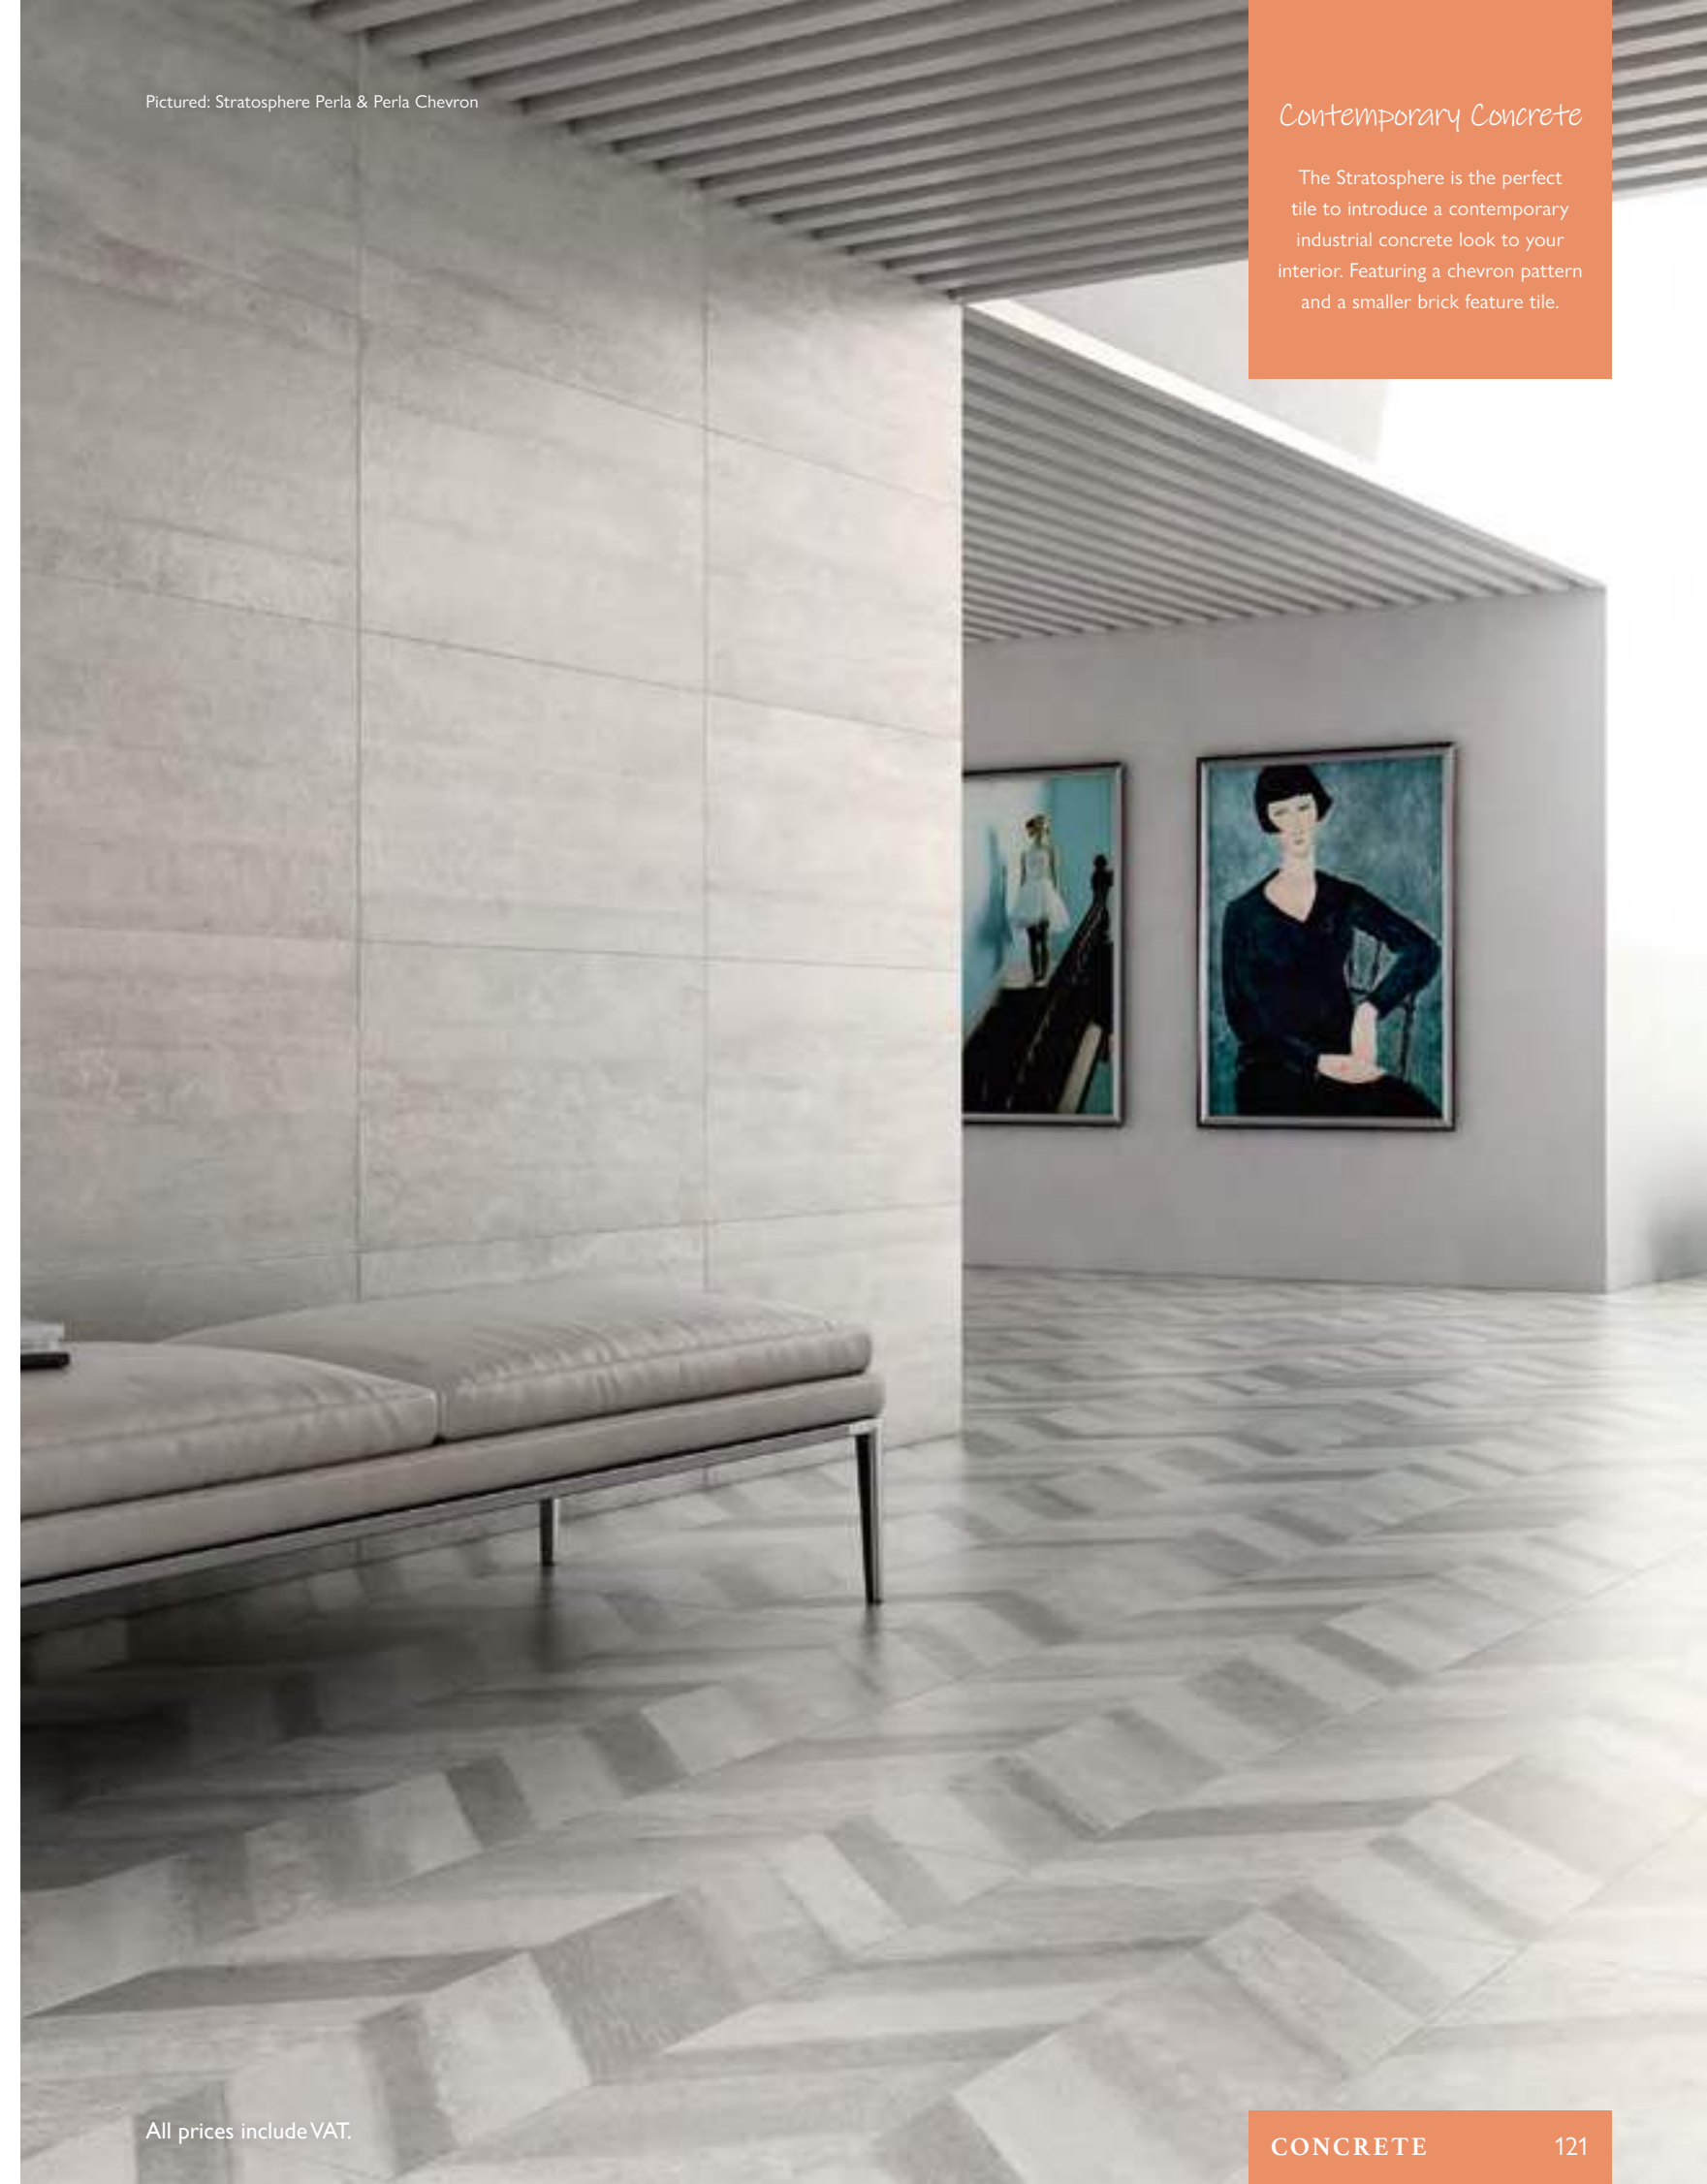

Pictured: Stratosphere Perla & Perla Chevron

Contemporary Concrete

The Stratosphere is the perfect tile to introduce a contemporary industrial concrete look to your interior. Featuring a chevron pattern and a smaller brick feature tile.