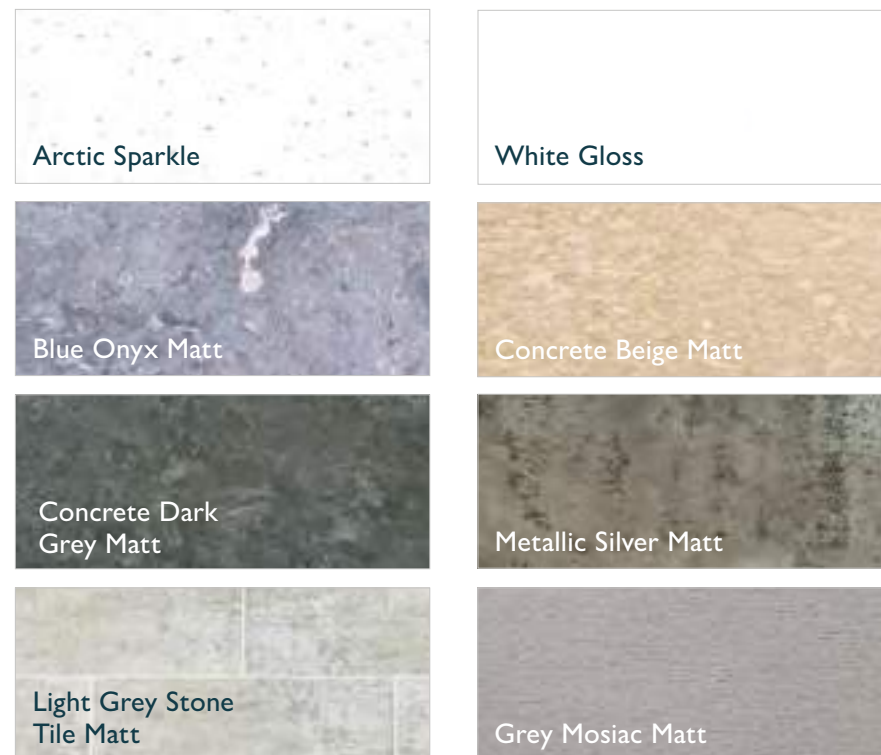

600mm x 2.4m x 7mm

10 YEAR
GUARANTEE

ATLANTIS PVC 600MM WIDEPANEL

Tongue & Groove Panel - 600 x 2.4m x 7mm

Finish	Code	Price per Pack of 2
Arctic Sparkle	111692	£142.00
Concrete Beige Matt	111693	£142.00
Concrete Dark Grey Matt	111694	£142.00
Grey Mosaic Matt	111695	£142.00
Light Grey Marble	111696	£142.00
Metallic Silver Matt	111697	£142.00
White Gloss	111698	£142.00
Blue Onyx Matt	139866	£155.00
Light Grey Stone Tile Matt	111699	£155.00