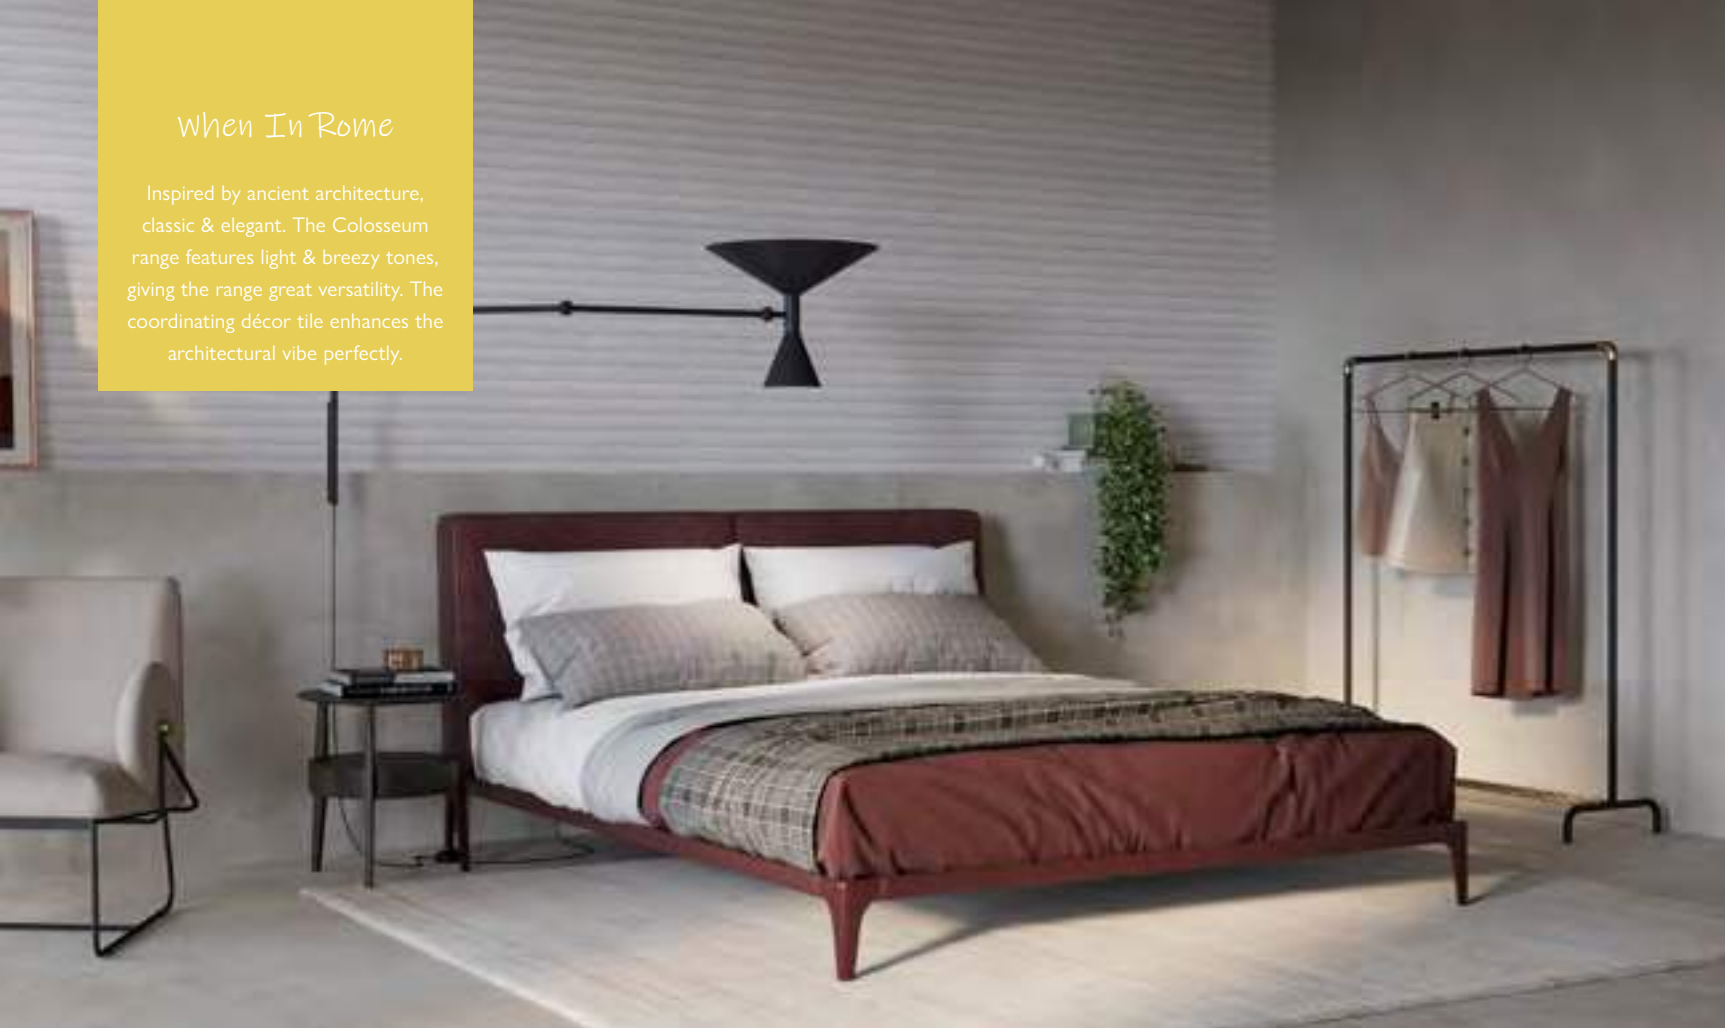

Fossil Tones

A classic stone style featuring an array of fossil tones with a hit of warmth, creating a limestone like effect. Durable porcelain, apply this natural beauty to the walls or floor for a full spa-worthy look.