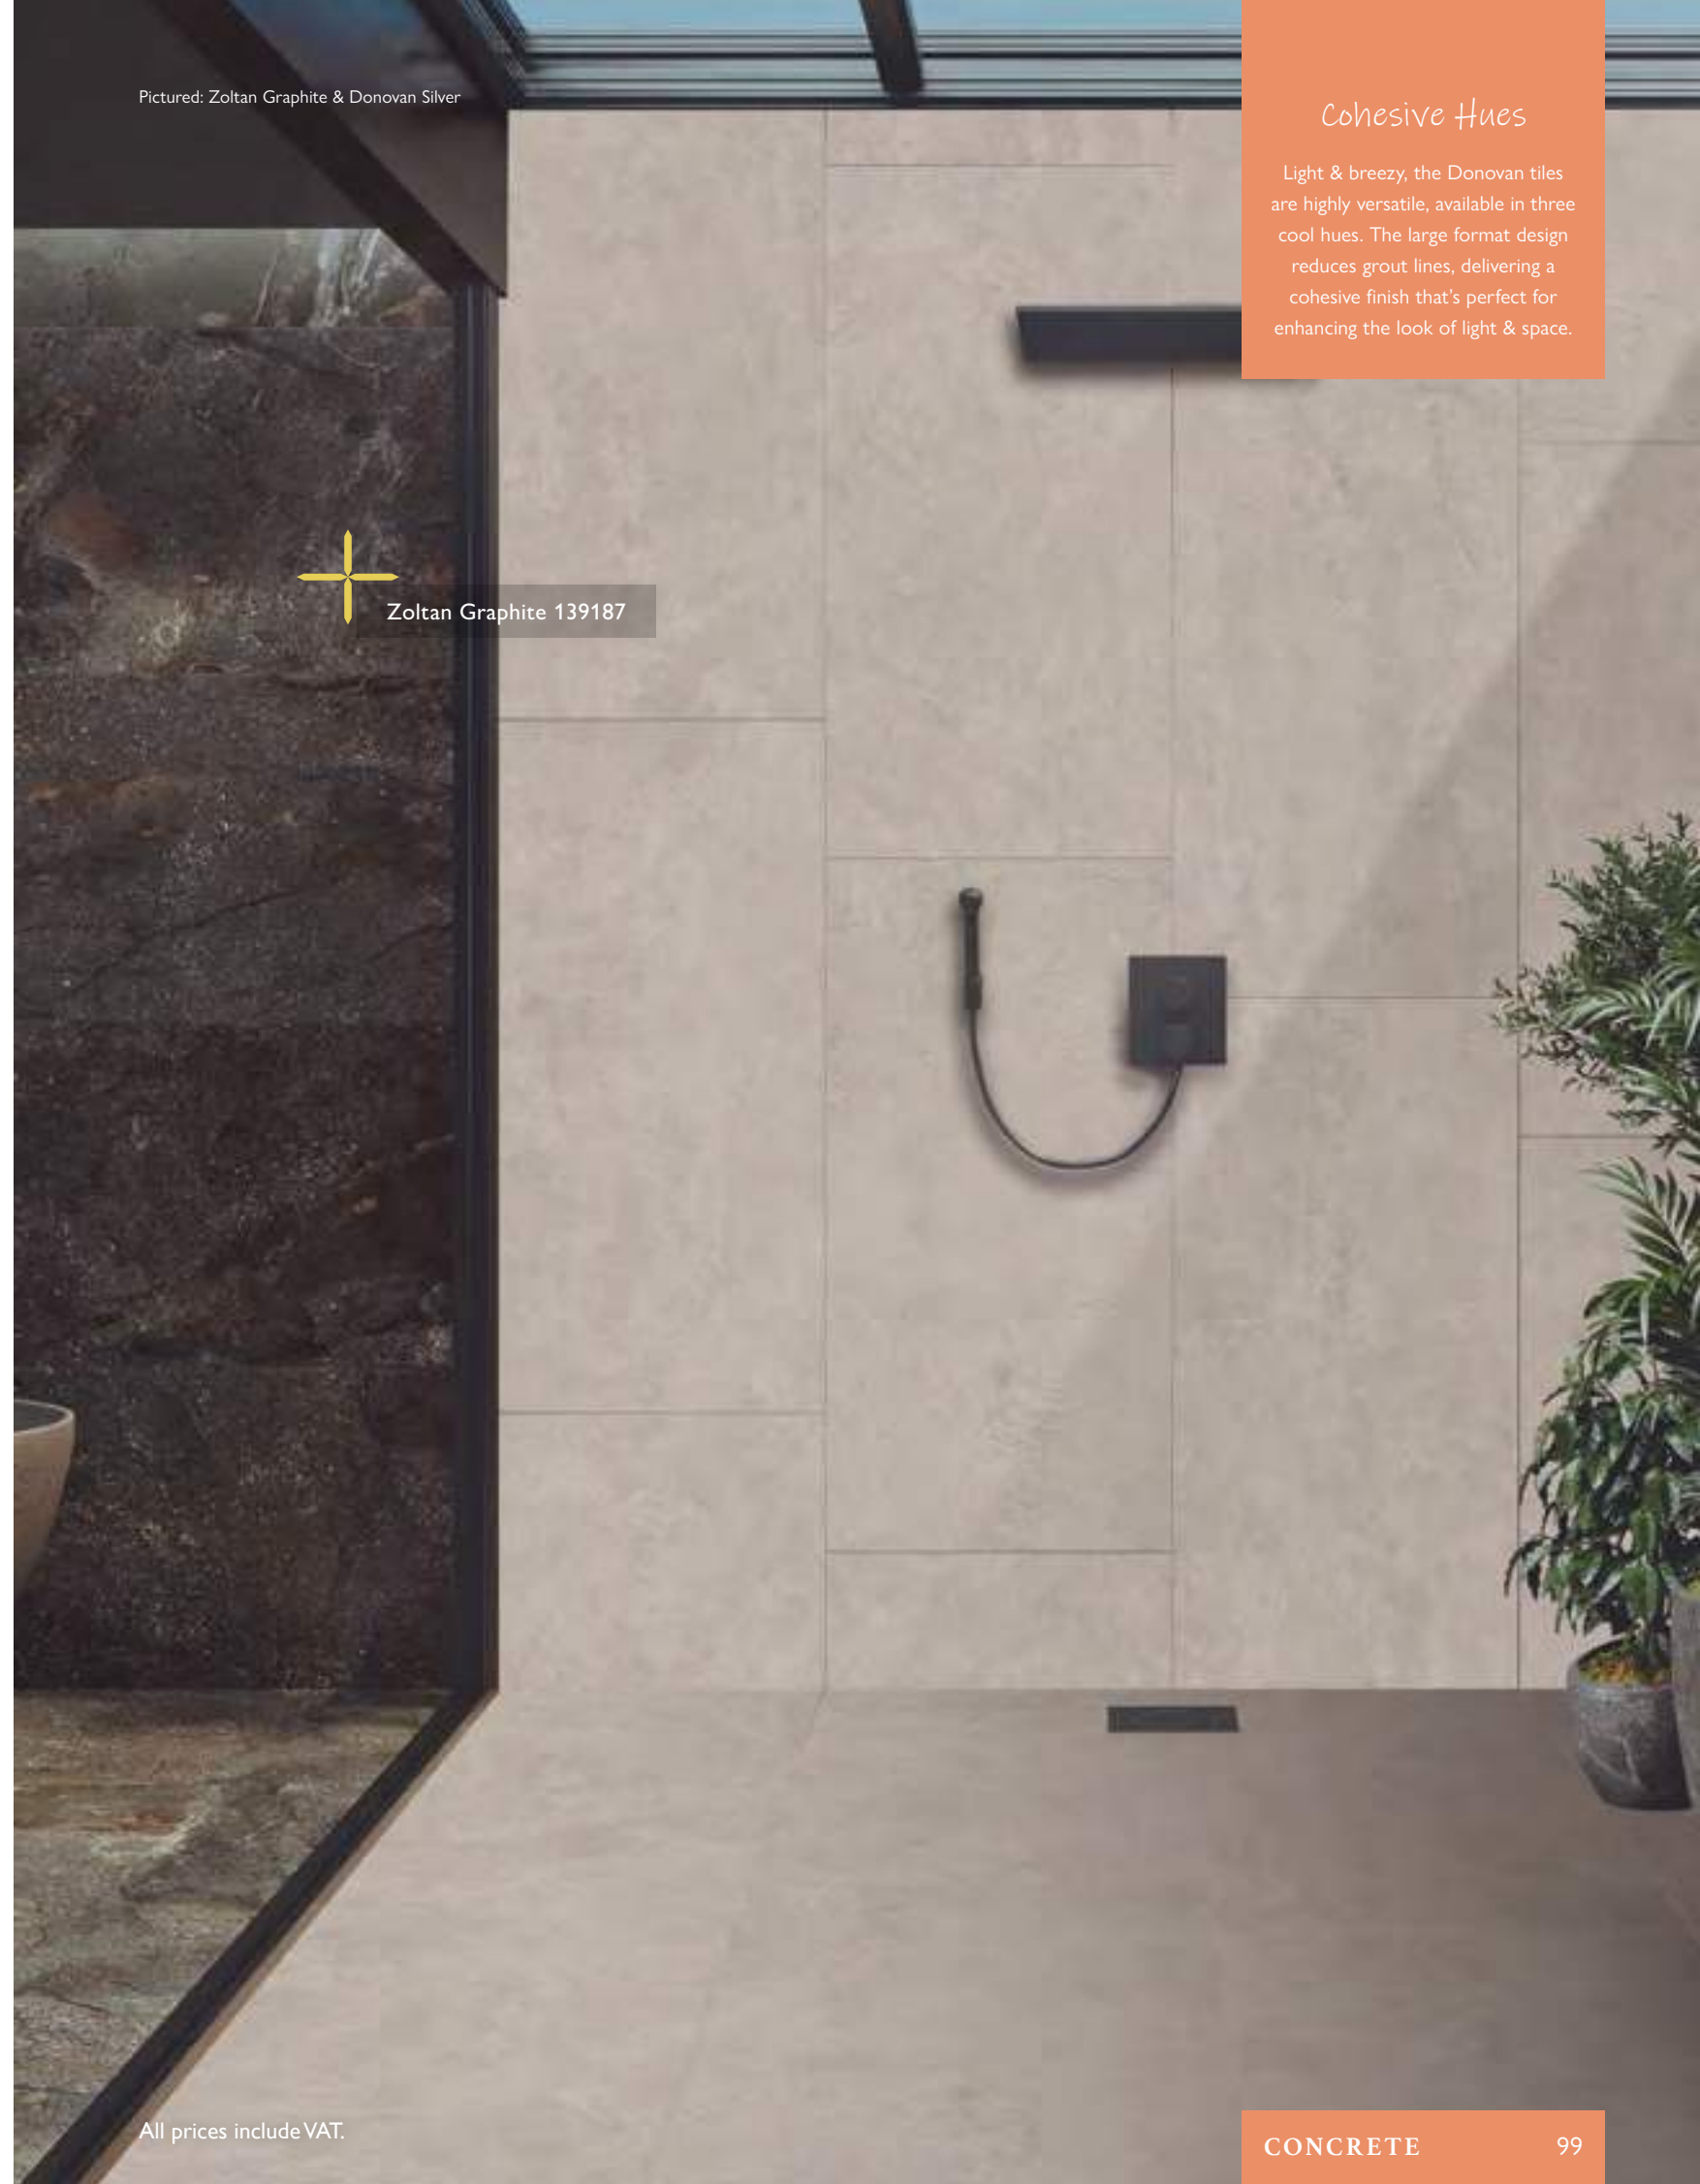

Pictured: Zoltan Graphite & Donovan Silver

Cohesive Hues

Light & breezy, the Donovan tiles are highly versatile, available in three cool hues. The large format design reduces grout lines, delivering a cohesive finish that's perfect for enhancing the look of light & space.