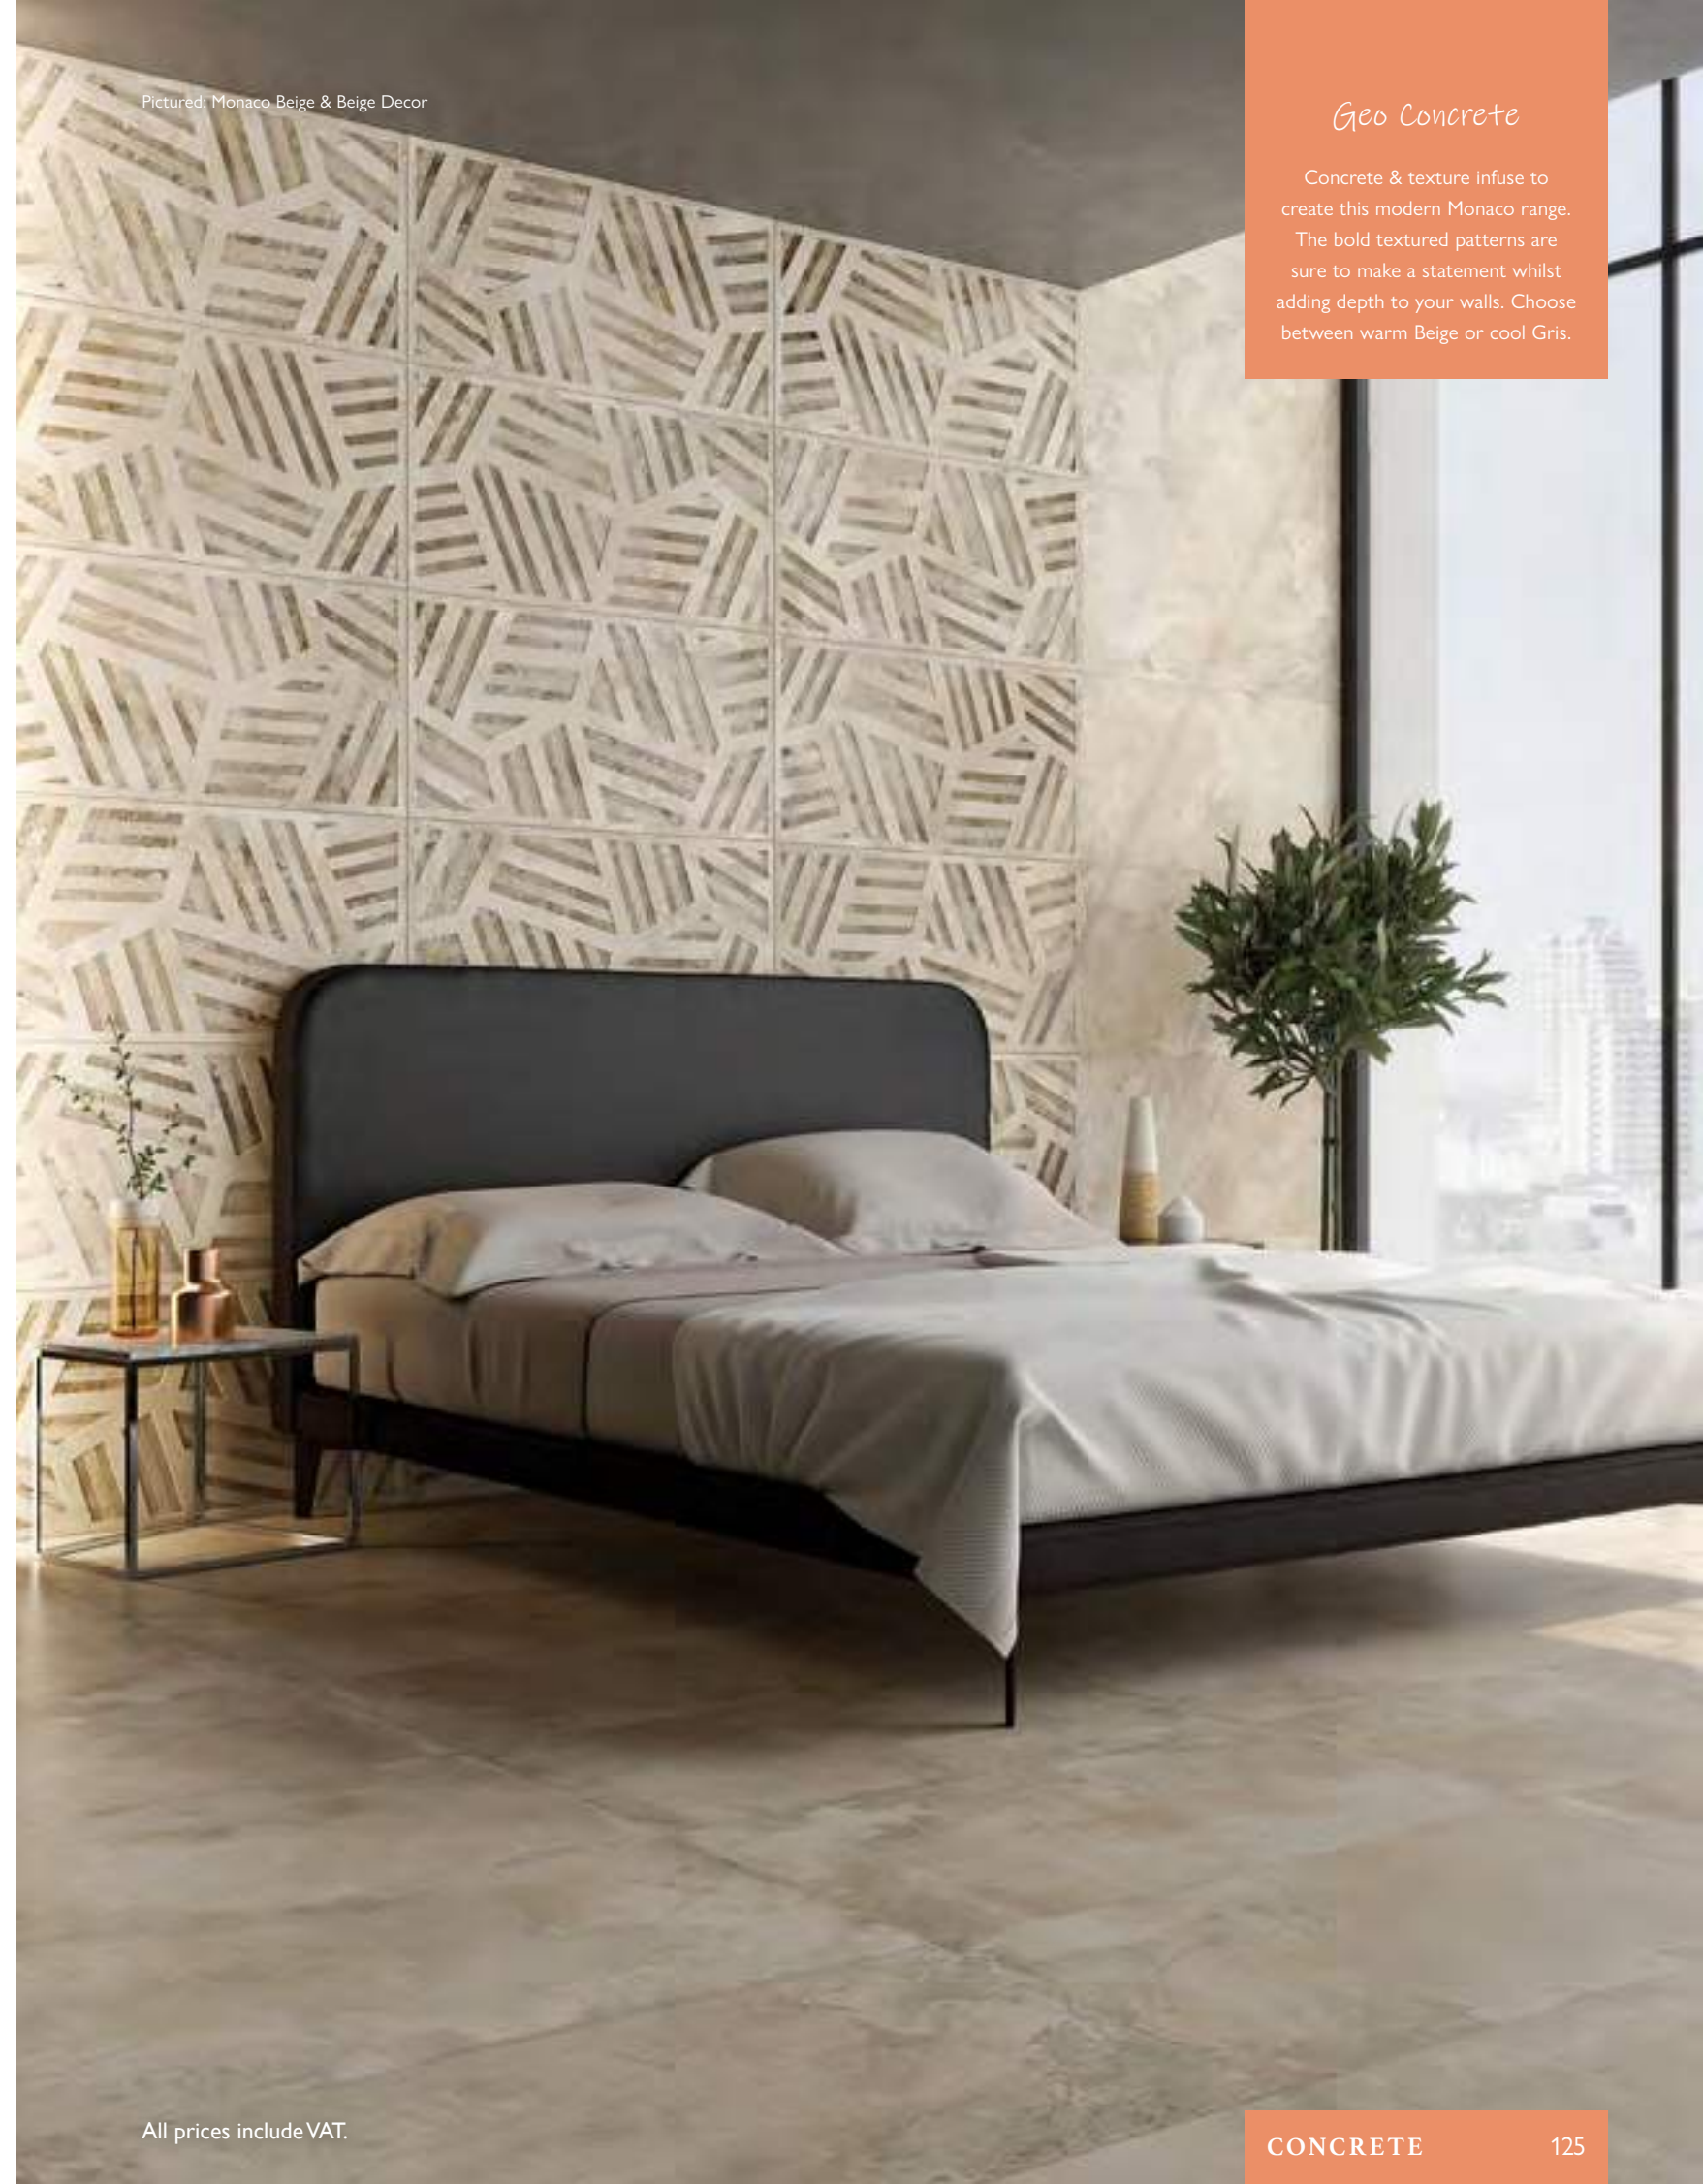

Pictured: Monaco Beige & Beige Decor

Geo Concrete

Concrete & texture infuse to create this modern Monaco range. The bold textured patterns are sure to make a statement whilst adding depth to your walls. Choose between warm Beige or cool Gris.