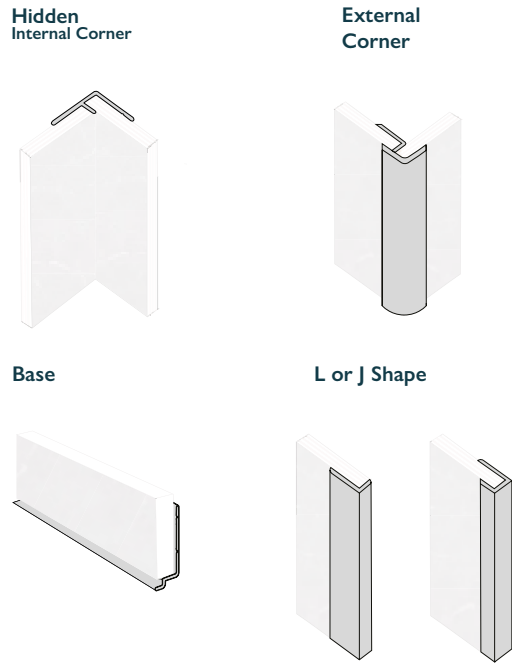

Type Finish	Hidden Internal Corner	External Corner	Base	L Shape	J Shape
Aluminium	80597 £47.00	50523 £47.00	50524 £47.00	50525 £47.00	50522 £47.00

SEALANT & ADHESIVES

Choose from the Fibo range of accessories to ensure the perfect finish every time. Ideal for use with Fibo wall panels, our accessories create a quicker, trouble-free installation.

Fibo Seal:
A waterproof, hybrid polymer sealant available in either grey or white. 1 tube of sealant is enough to seal all joints on up to 4 panels. Size 290ml.

Fibo Adhesive:
With high tensile strength, this hybrid polymer is the perfect adhesive for use with wall panels. Size 290ml.

Description	Code	RRP
Fibo Seal Grey	92634	£18.00
Fibo Seal White	92635	£18.00
Fibo Adhesive	92632	£18.00