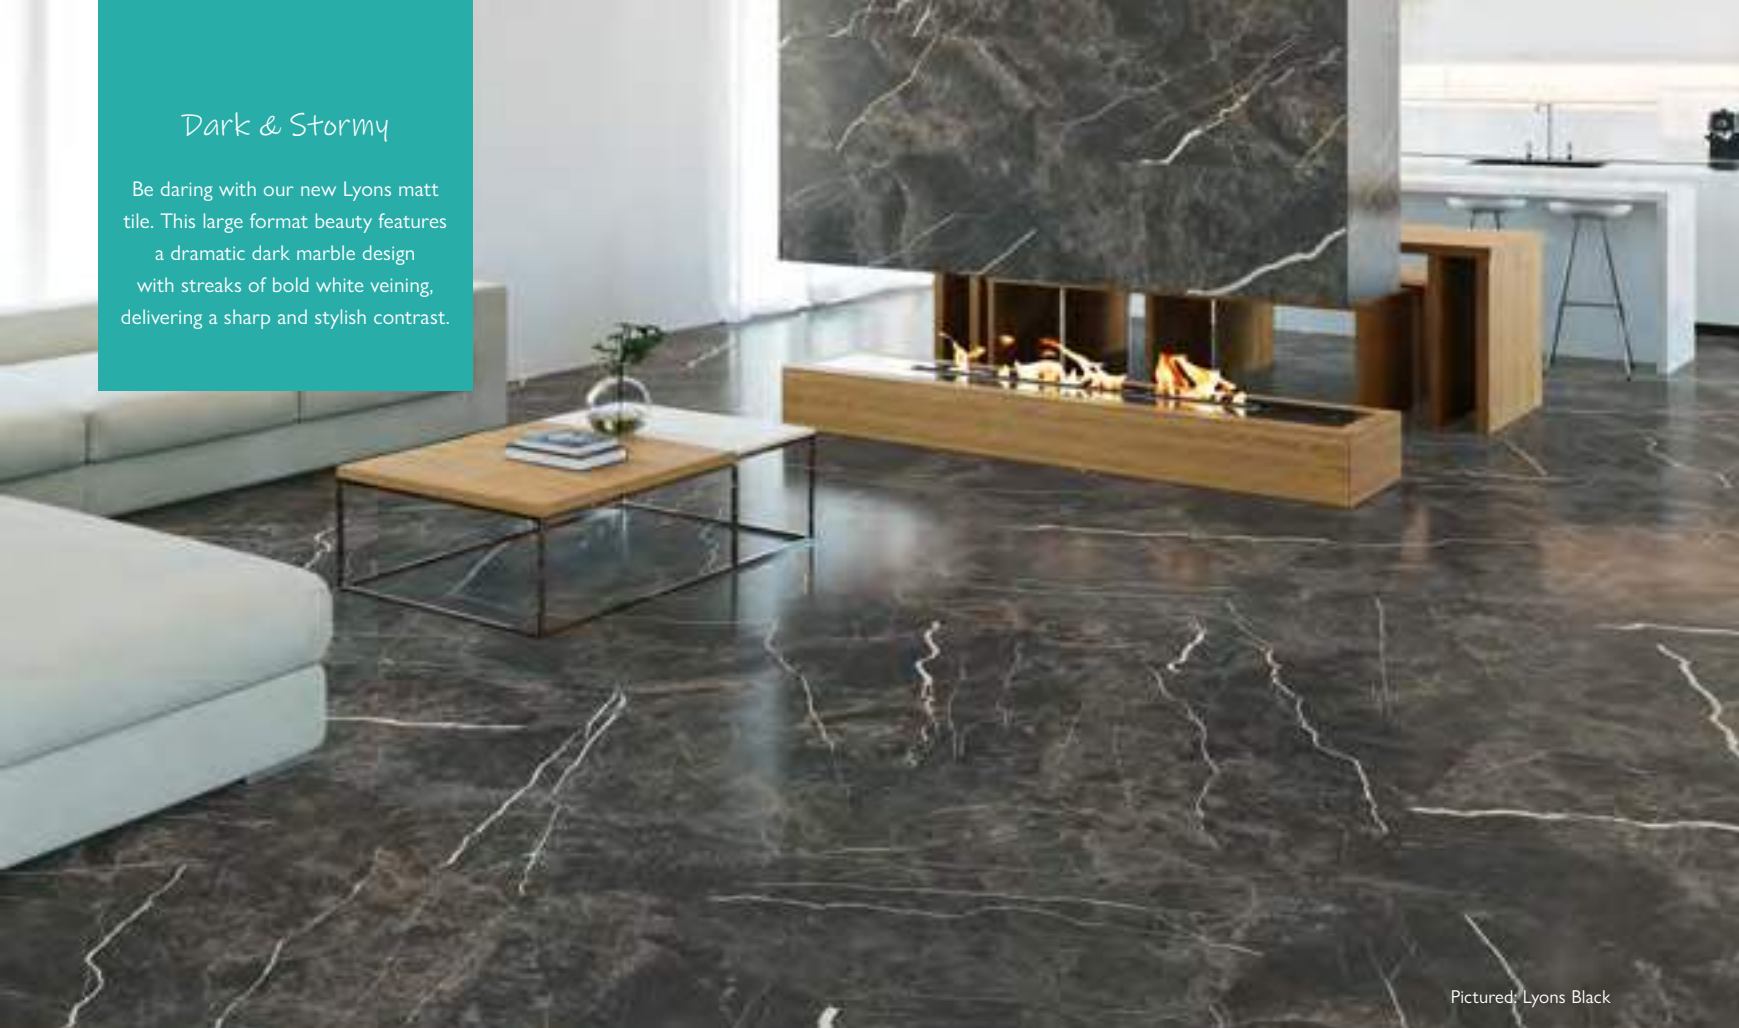

Size (mm)	Suitable For	Finish	Material	Tile Thickness	Quantity per m ²	Slip Rating	Rectified
600 x 1200	Wall/Floor	Polished	Porcelain	9.3mm	1.39	-	•

Dark & Stormy

Be daring with our new Lyons matt tile. This large format beauty features a dramatic dark marble design with streaks of bold white veining, delivering a sharp and stylish contrast.