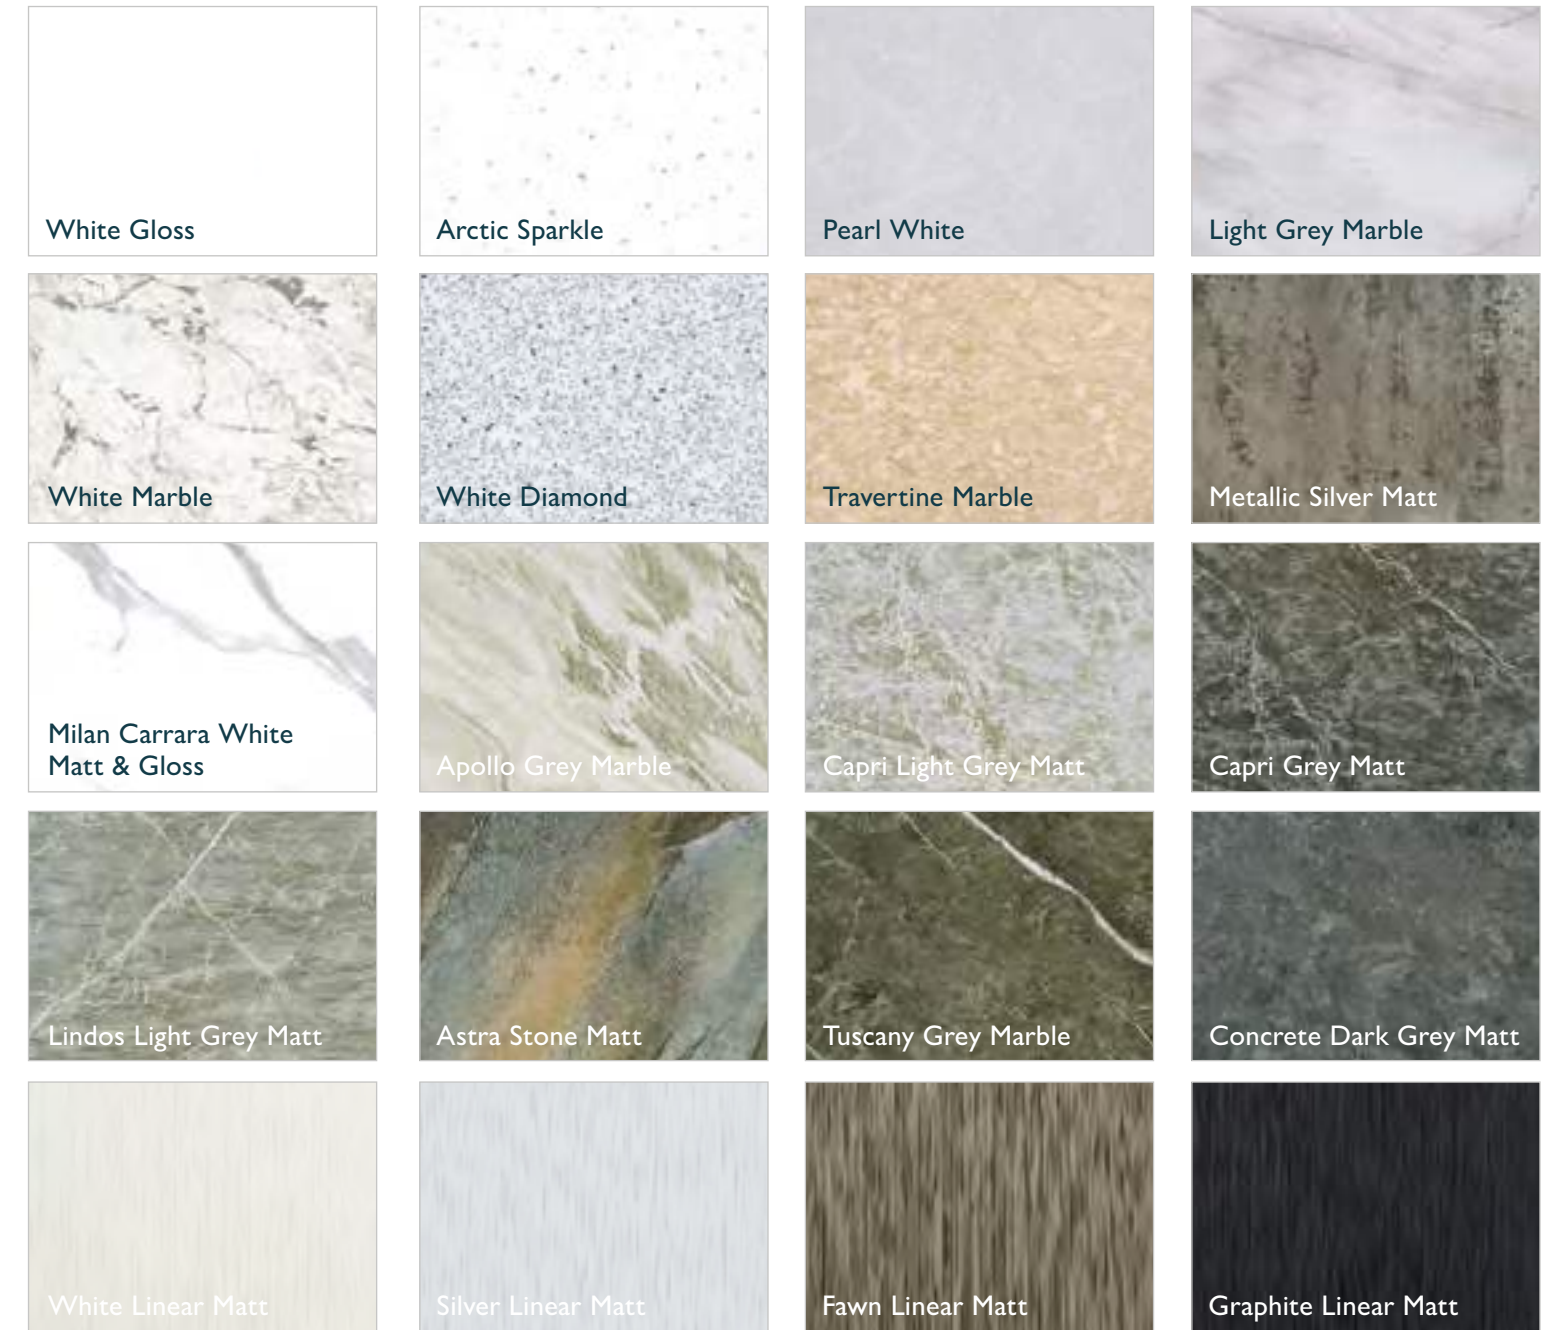

ATLANTIS WATERPROOF PVC SHOWER & WALL PANELS

1000mm x 2.4m x 10mm

10 YEAR
GUARANTEE

ATLANTIS PVC 1M WIDEPANEL

Tongue & Groove Panel - 1m x 2.4m x 10mm

Finish	Code	Price per Board
Arctic Sparkle	111682	£110.00
Concrete Dark Grey Matt	111683	£110.00
Light Grey Matt	111684	£110.00
Pearl White	111685	£110.00
Metallic Silver Matt	111686	£110.00
Travertine Marble	111687	£110.00
White Diamond	111688	£110.00