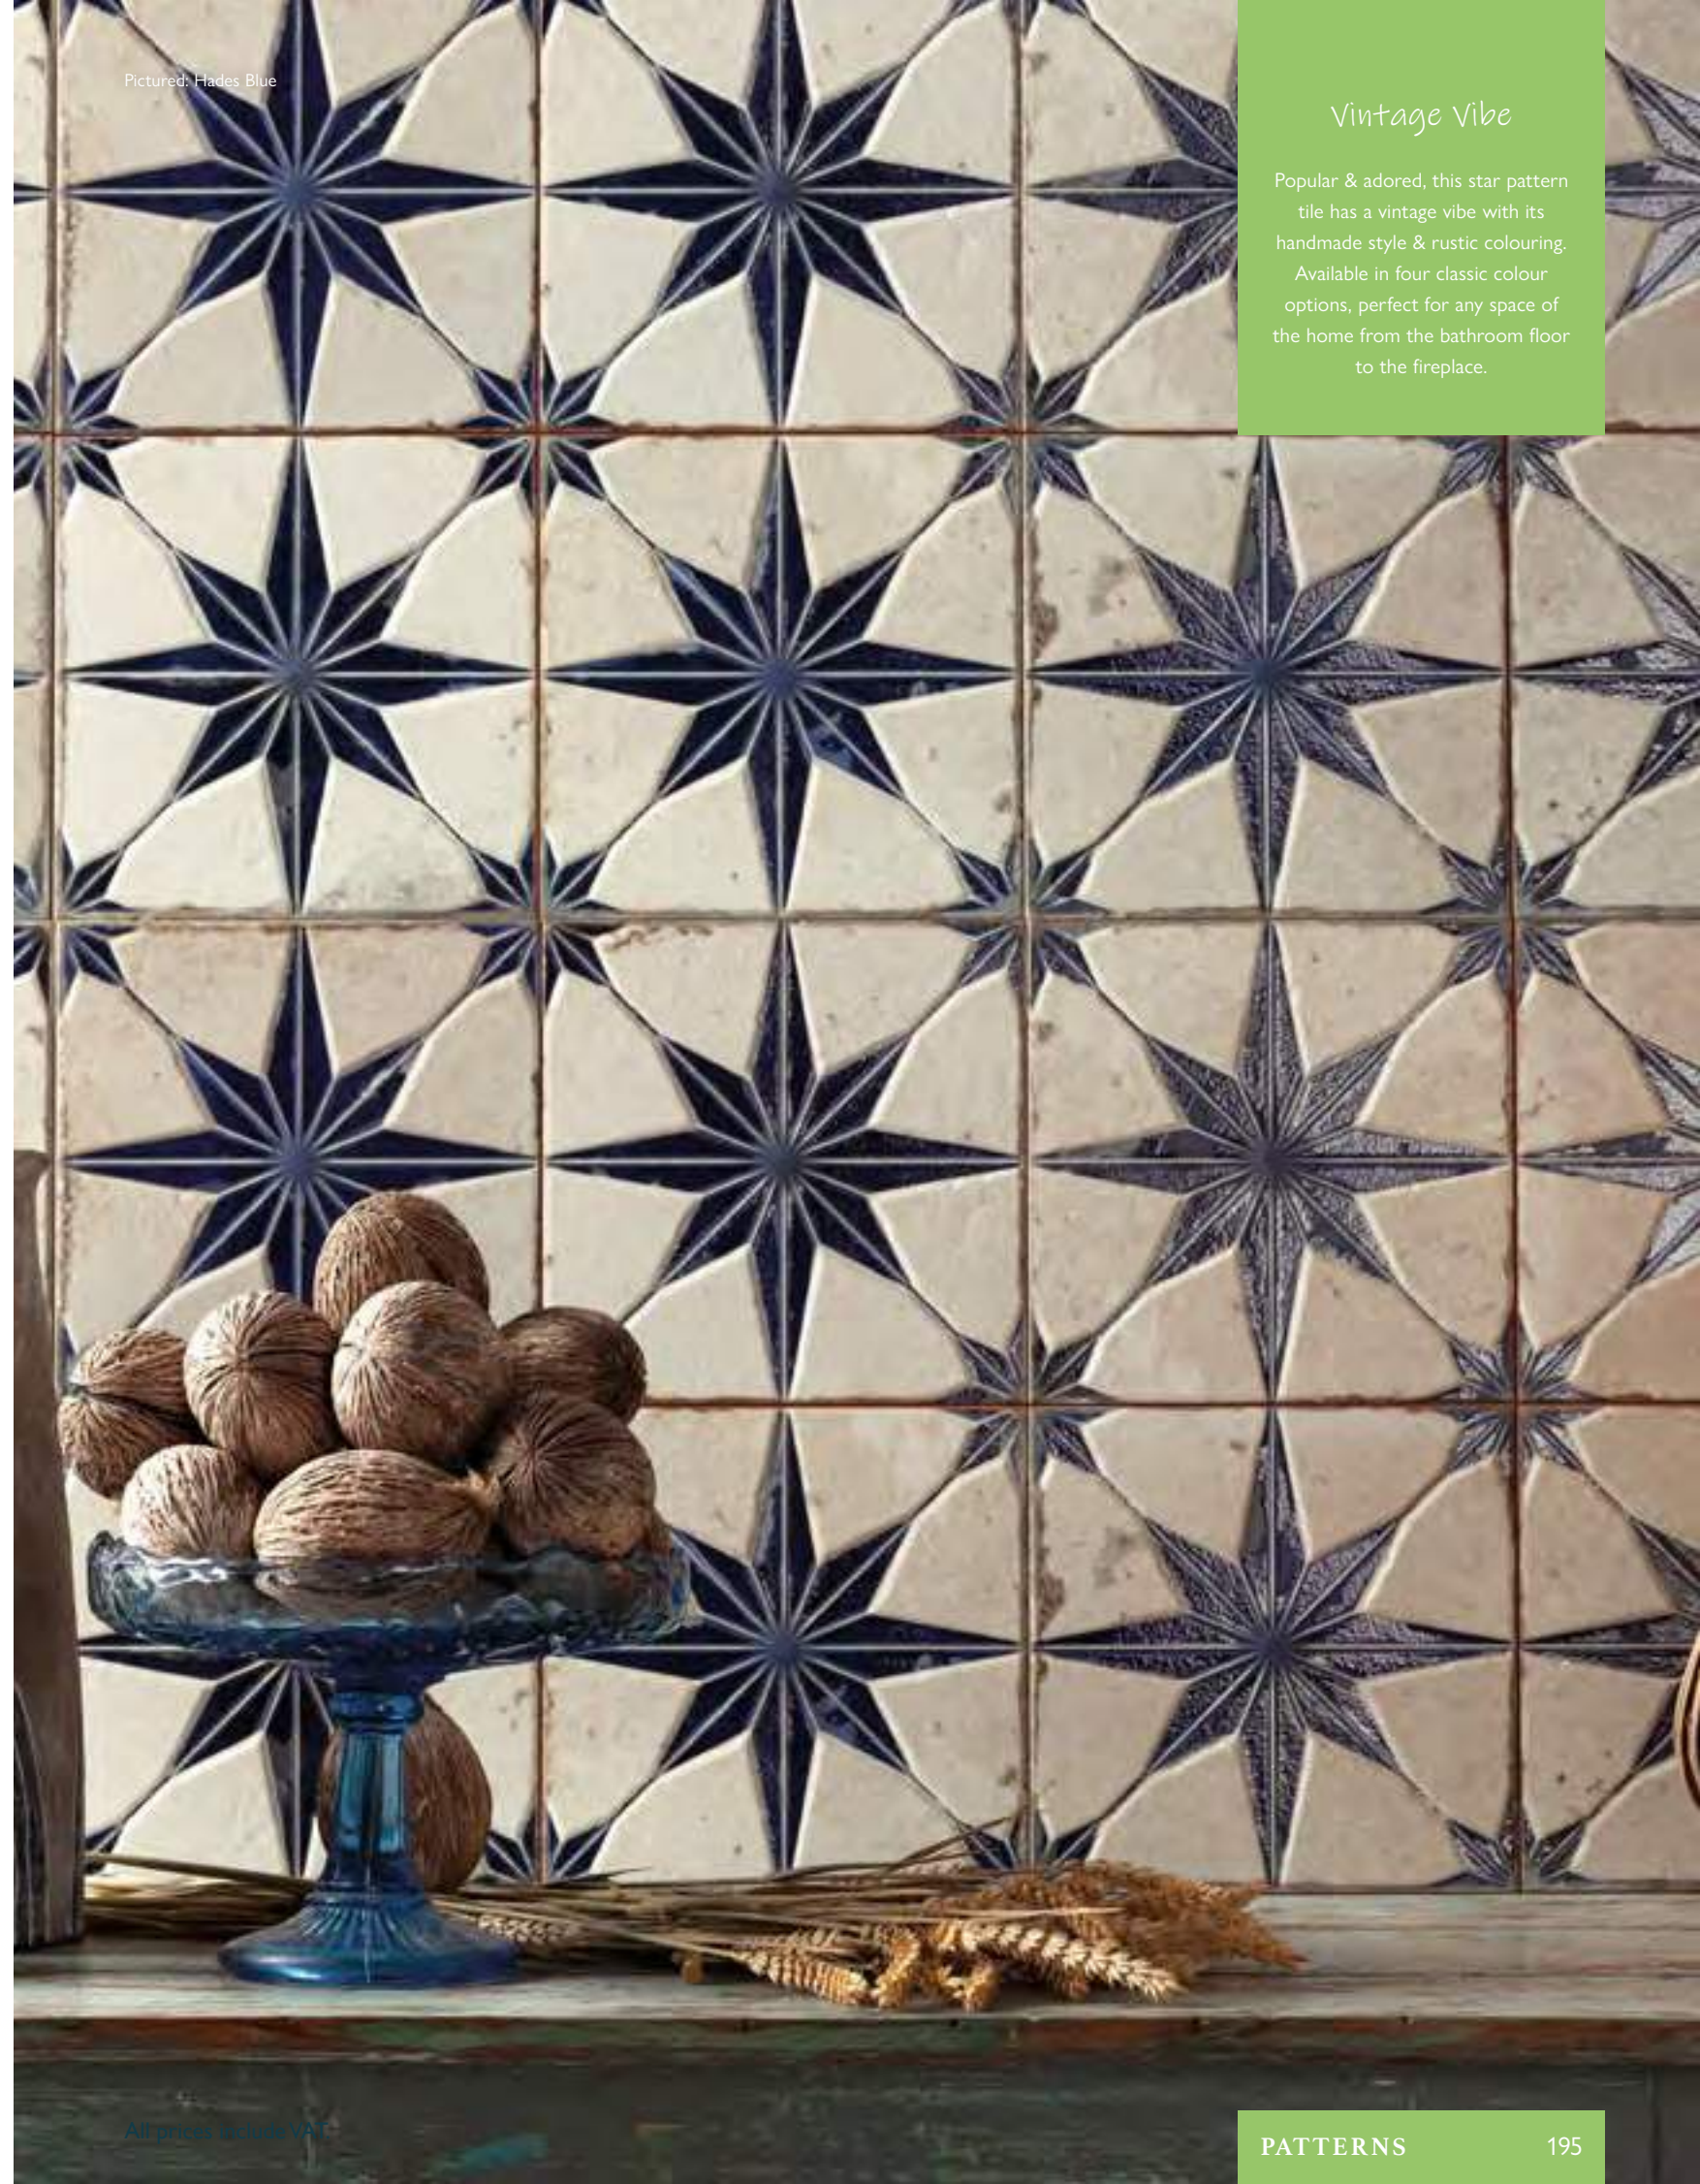

Pictured: Hades Blue

Vintage Vibe

Popular & adored, this star pattern tile has a vintage vibe with its handmade style & rustic colouring. Available in four classic colour options, perfect for any space of the home from the bathroom floor to the fireplace.