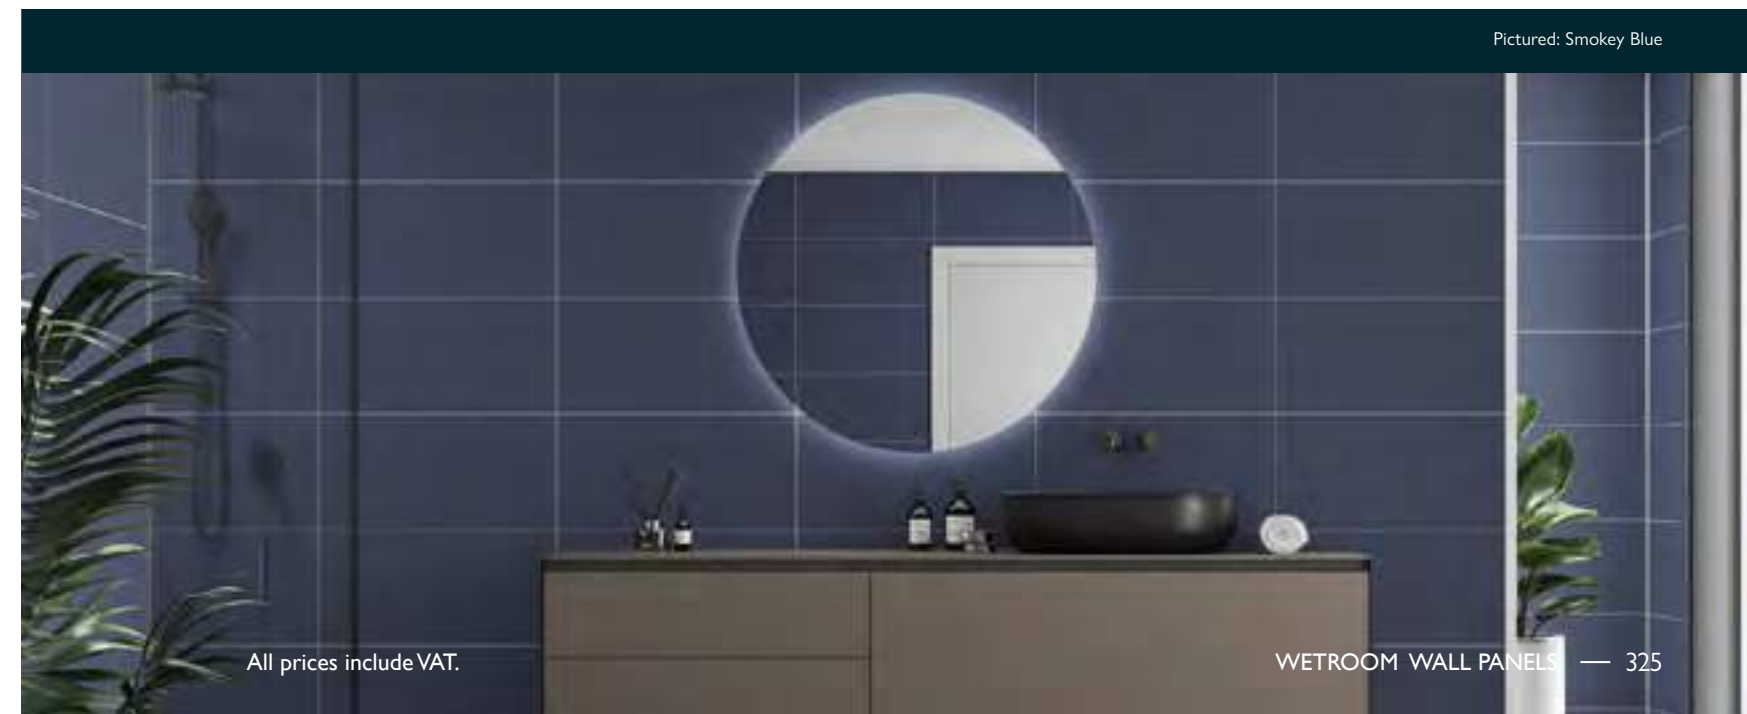

CONTEMPORARY TILE EFFECT COLLECTION

All panels are 2400mm high and 600mm wide.

Product Name	Code	RRP
Smokey Blue	135943	£199.00
Dusty Blue	130932	£199.00
Olive Green	92540	£199.00

Pictured: Smokey Blue