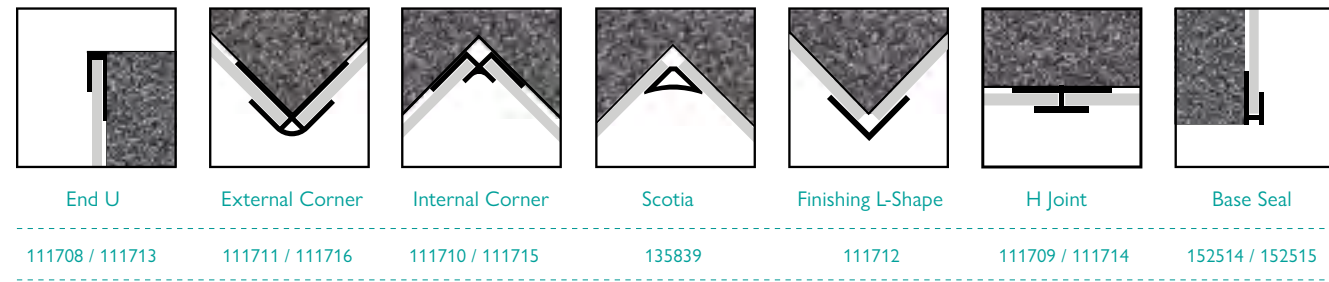

ATLANTIS PVC 600MM WIDEPANEL

Tongue & Groove Panel - 600 x 2.4m x 7mm

Finish	Code	Price per Pack of 2
Arctic Sparkle	111692	£142.00
Concrete Beige Matt	111693	£142.00
Concrete Dark Grey Matt	111694	£142.00
Grey Mosaic Matt	111695	£142.00
Light Grey Marble	111696	£142.00
Metallic Silver Matt	111697	£142.00
White Gloss	111698	£142.00
Blue Onyx Matt	139866	£155.00
Light Grey Stone Tile Matt	111699	£155.00