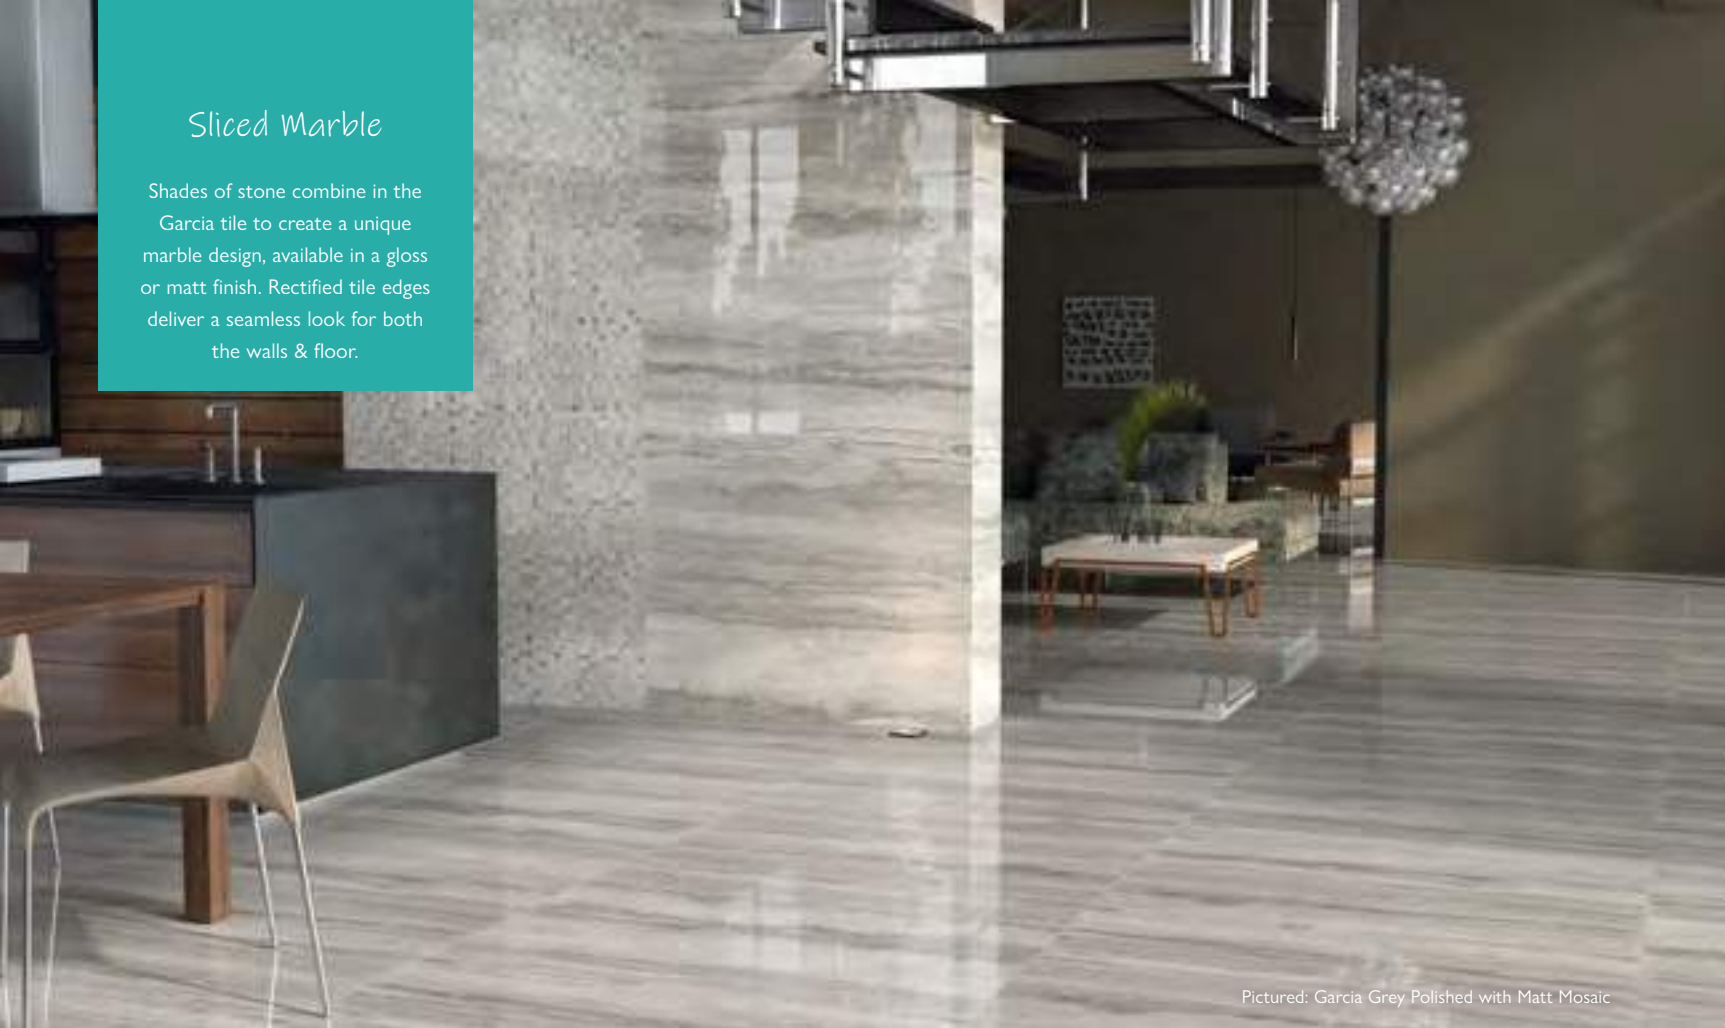

Sliced Marble

Shades of stone combine in the Garcia tile to create a unique marble design, available in a gloss or matt finish. Rectified tile edges deliver a seamless look for both the walls & floor.

Pictured: Garcia Grey Polished with Matt Mosaic

The Perfect Ratio

A profound large format range, Ratio is a harmonious fusion of inviting earthy tones & a core like stone pattern. In a large format tile to minimise grout lines and maximise space.