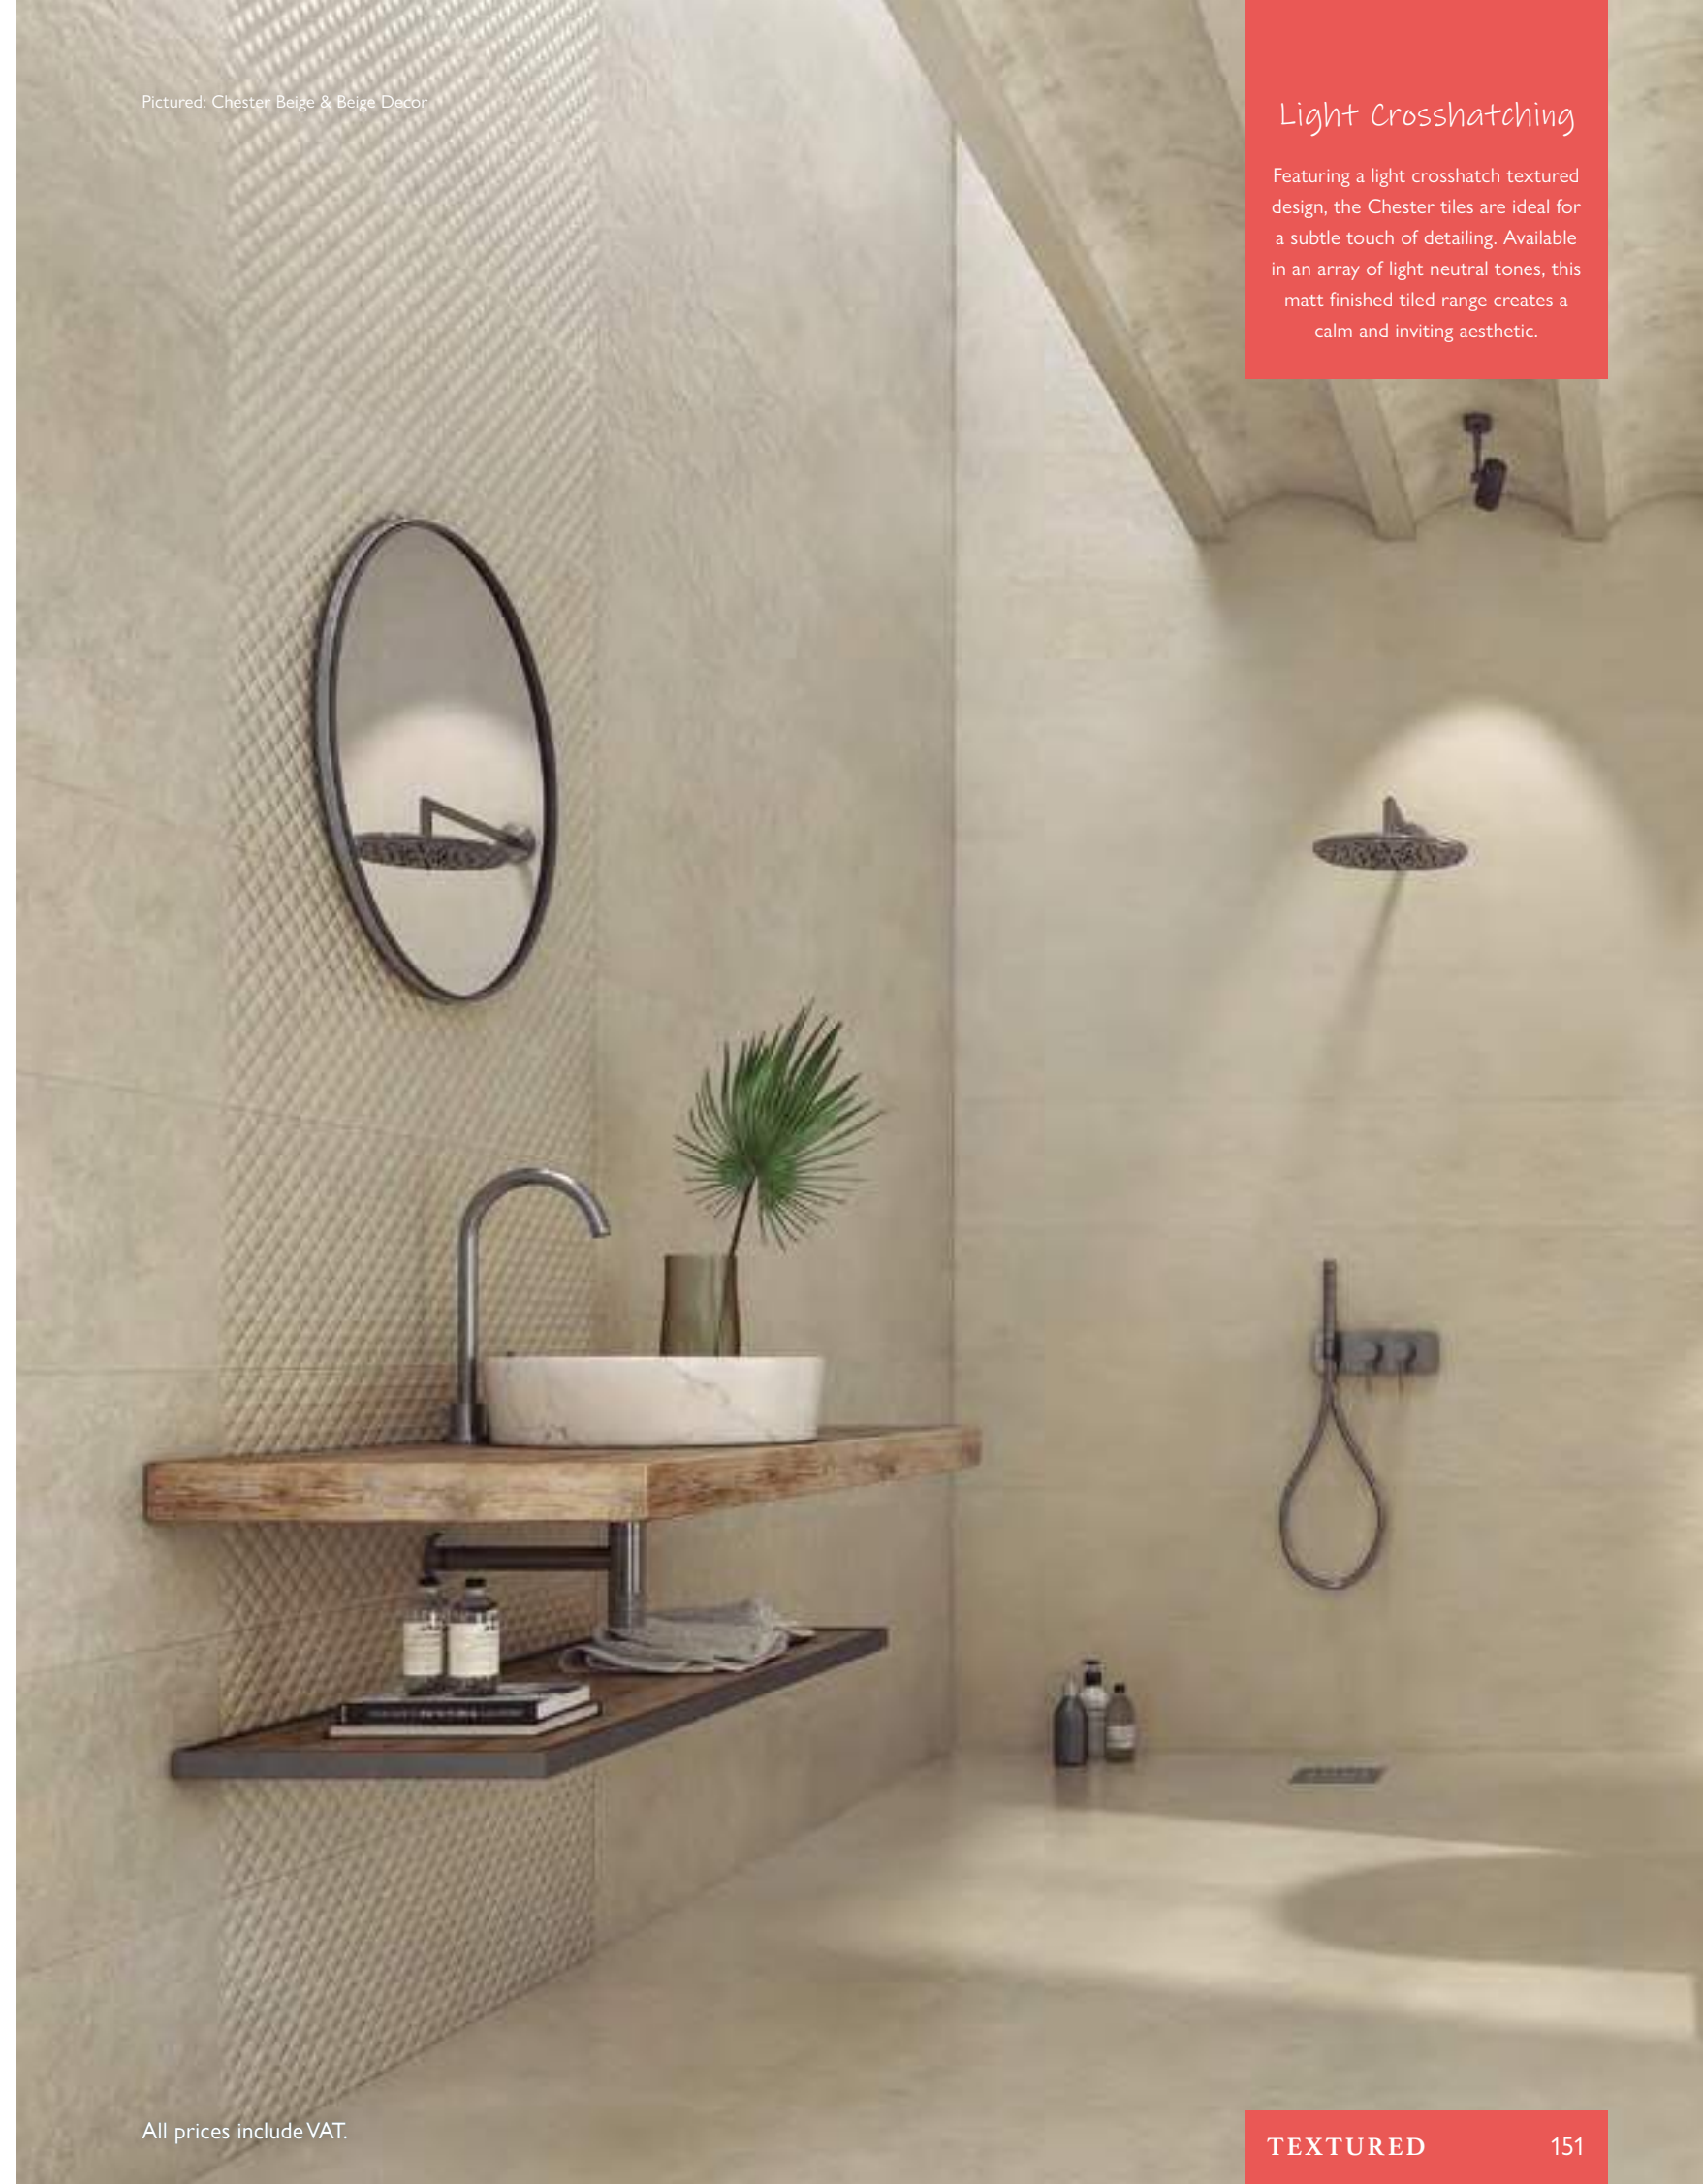

All prices include VAT.

Light & Fresh

Light and fresh, Arago is perfect for many spaces in the home. The decor tile features subtle stripes adding depth and texture to the walls. In matt light grey these ceramic tiles create a calm aesthetic.