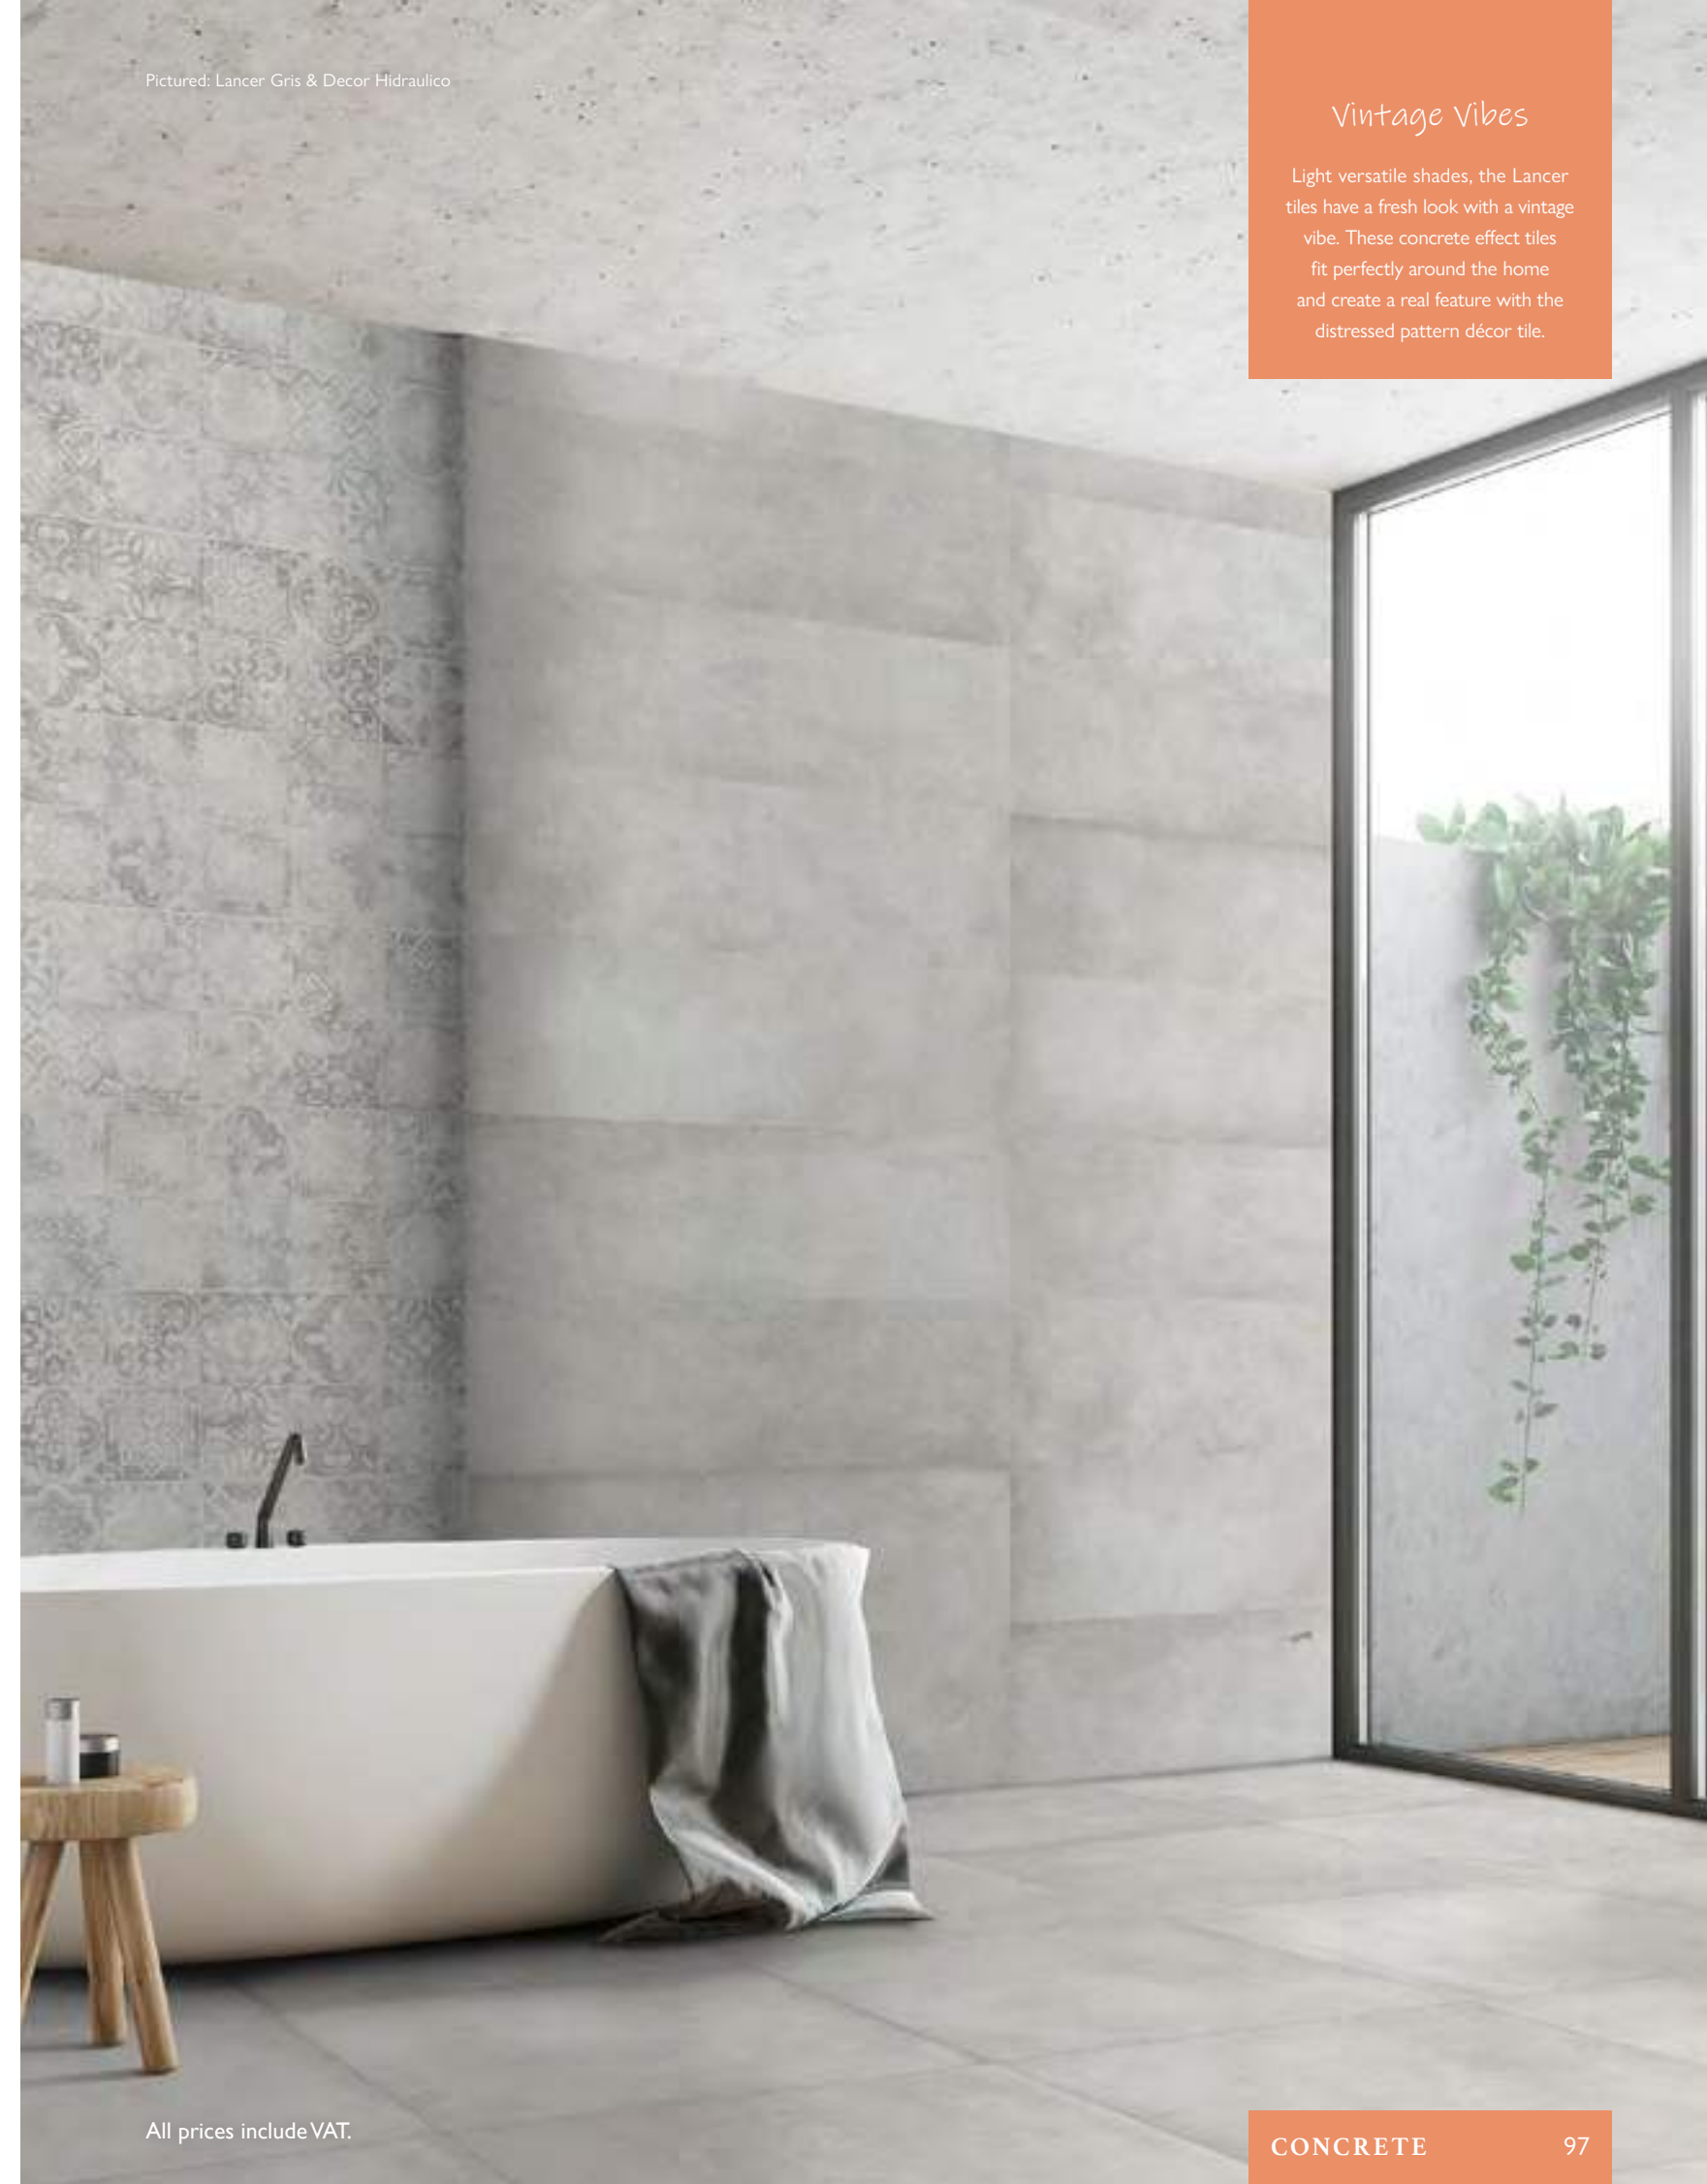

GRIS

Size (mm)	Code	Price per Tile	Price per m²
800 x 800	139203	£40.32	£63.00

Size (mm)	Suitable For	Finish	Material	Tile Thickness	Quantity per m²	Slip Rating	Rectified
300 x 900	Wall	Matt	Ceramic	9mm	3.70	-	•
800 x 800	Floor	Matt	Porcelain	11mm	1.56	R10	•

Pictured: Lancer Gris & Decor Hidraulico