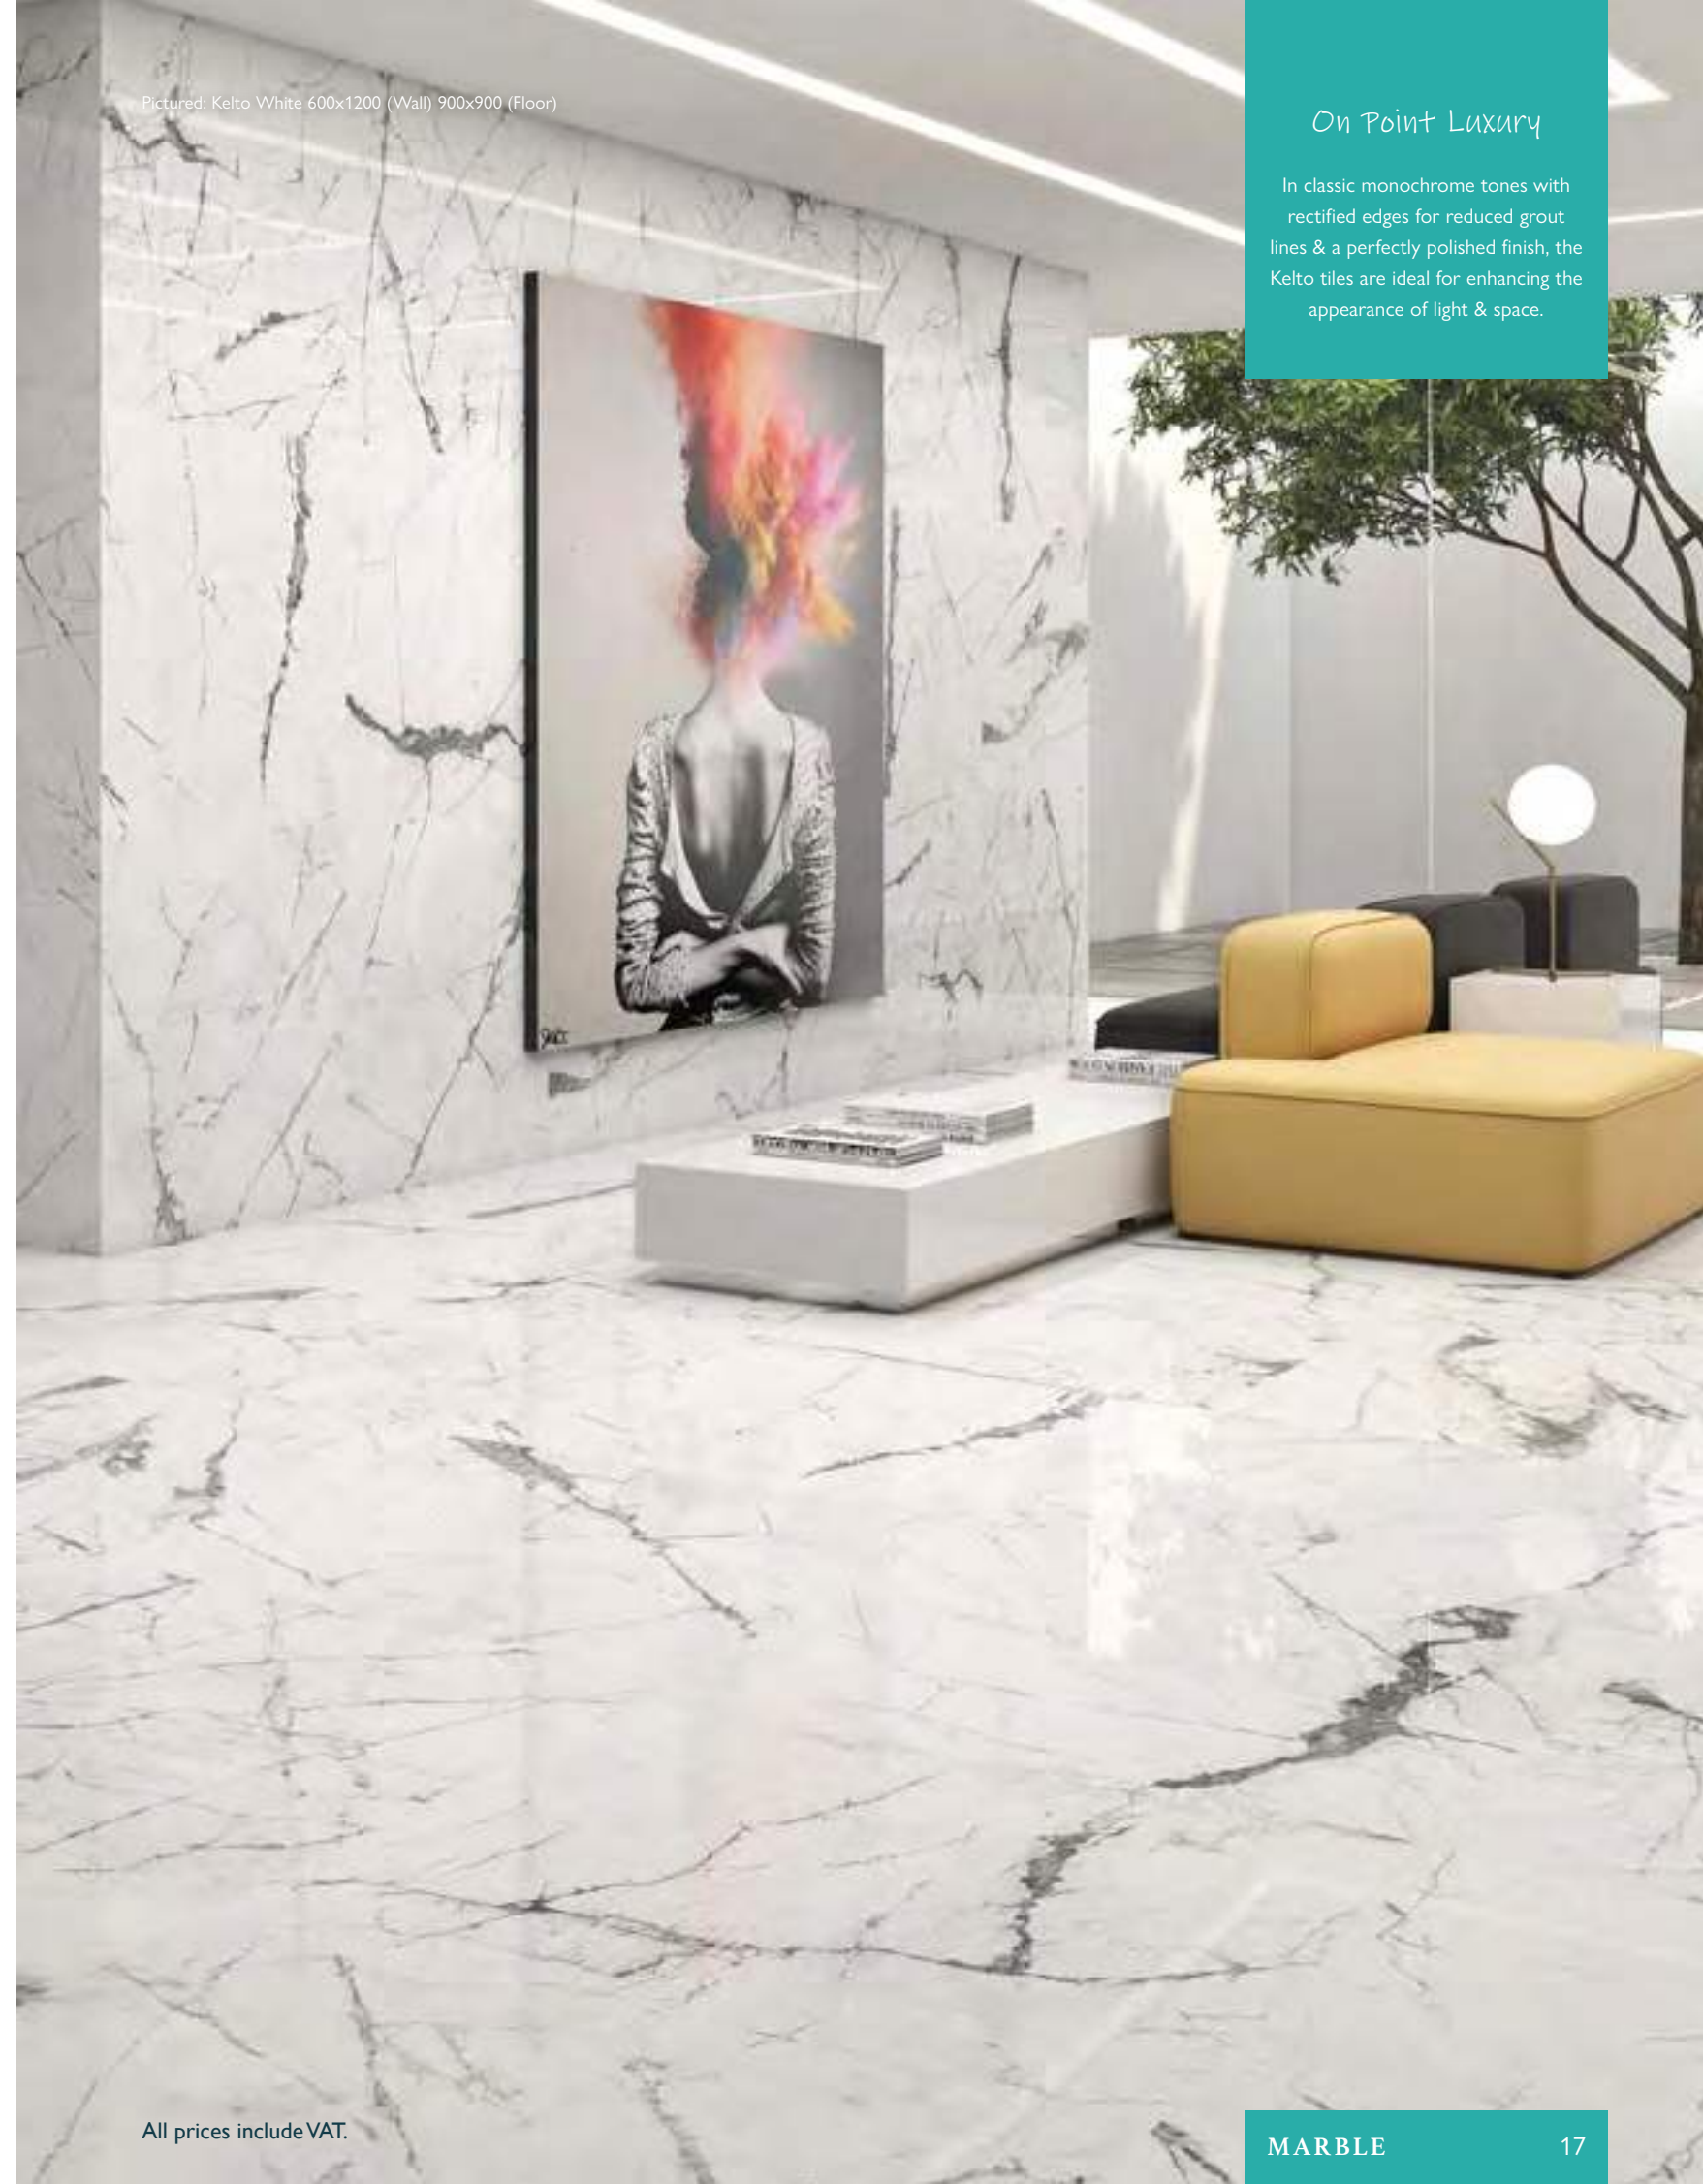

Pictured: Kelto White 600x1200 (Wall) 900x900 (Floor)

On Point Luxury

In classic monochrome tones with rectified edges for reduced grout lines & a perfectly polished finish, the Kelto tiles are ideal for enhancing the appearance of light & space.