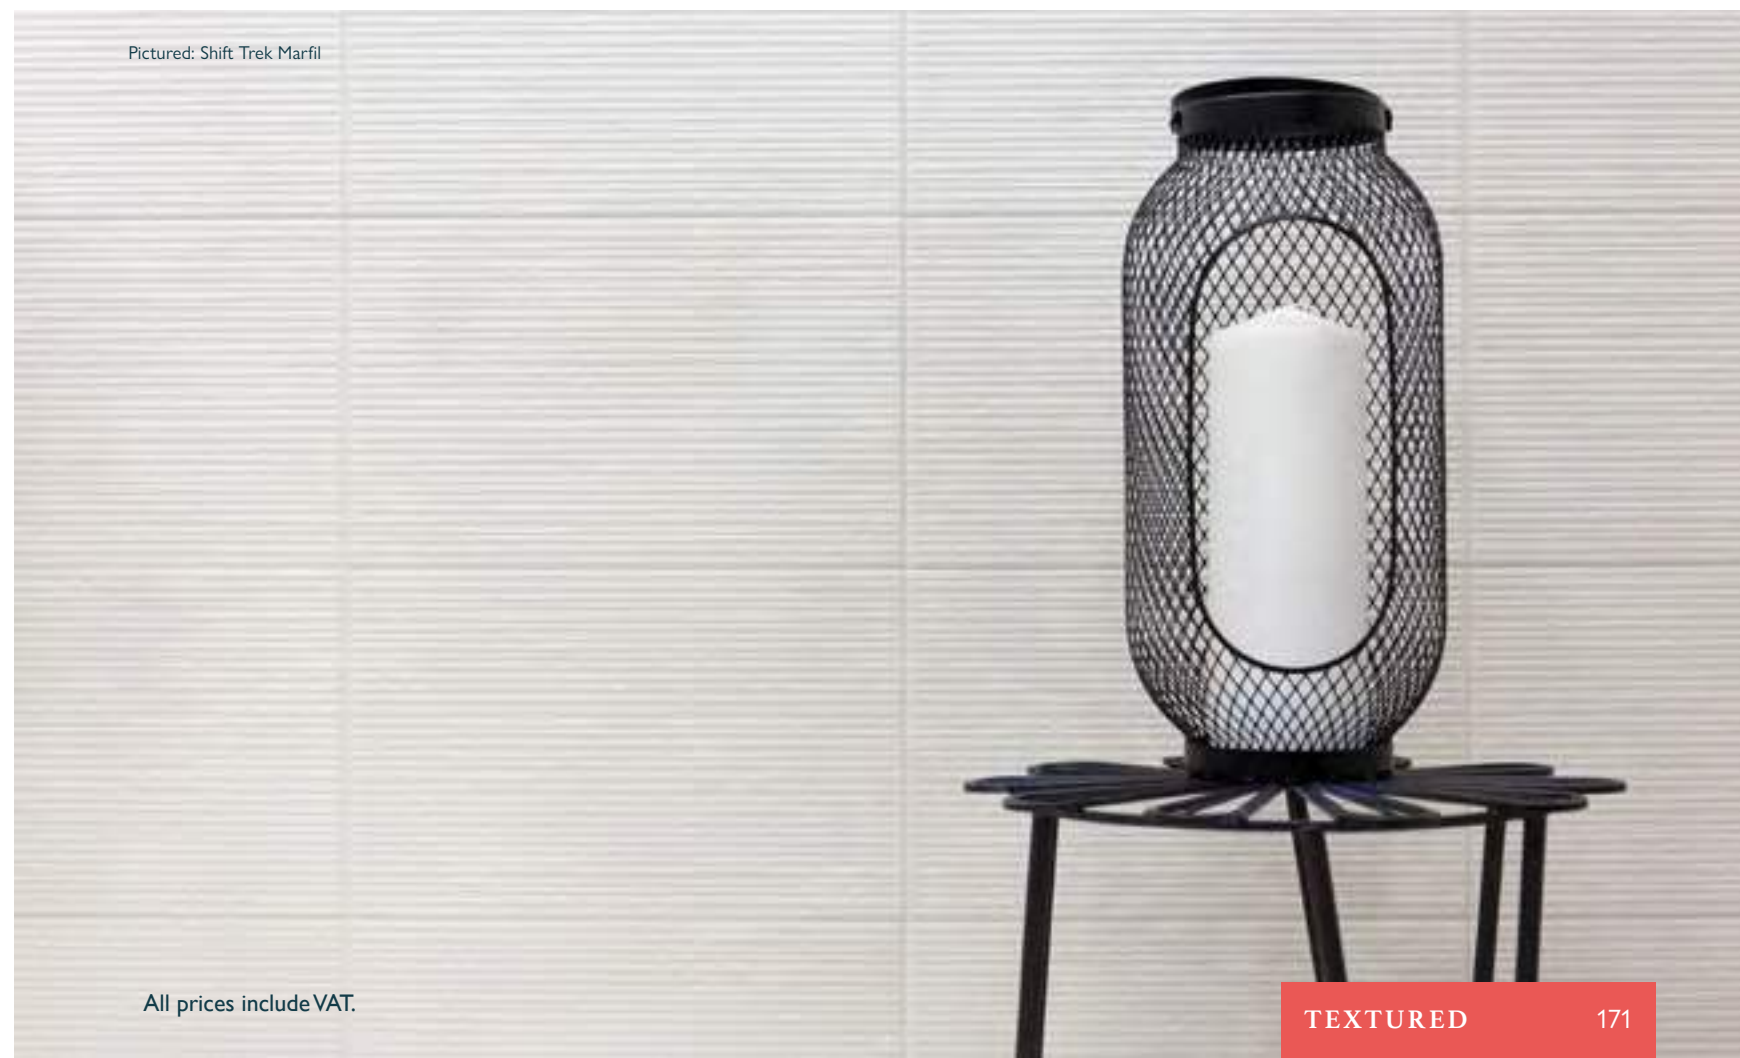

Size (mm)	Suitable For	Finish	Material	Tile Thickness	Quantity per m²	Slip Rating	Rectified
250 x 400	Wall	Matt	Ceramic	8.3mm	10	-	-
310 x 310	Wall/Floor	Matt	Ceramic	8.5mm	10.41	-	-