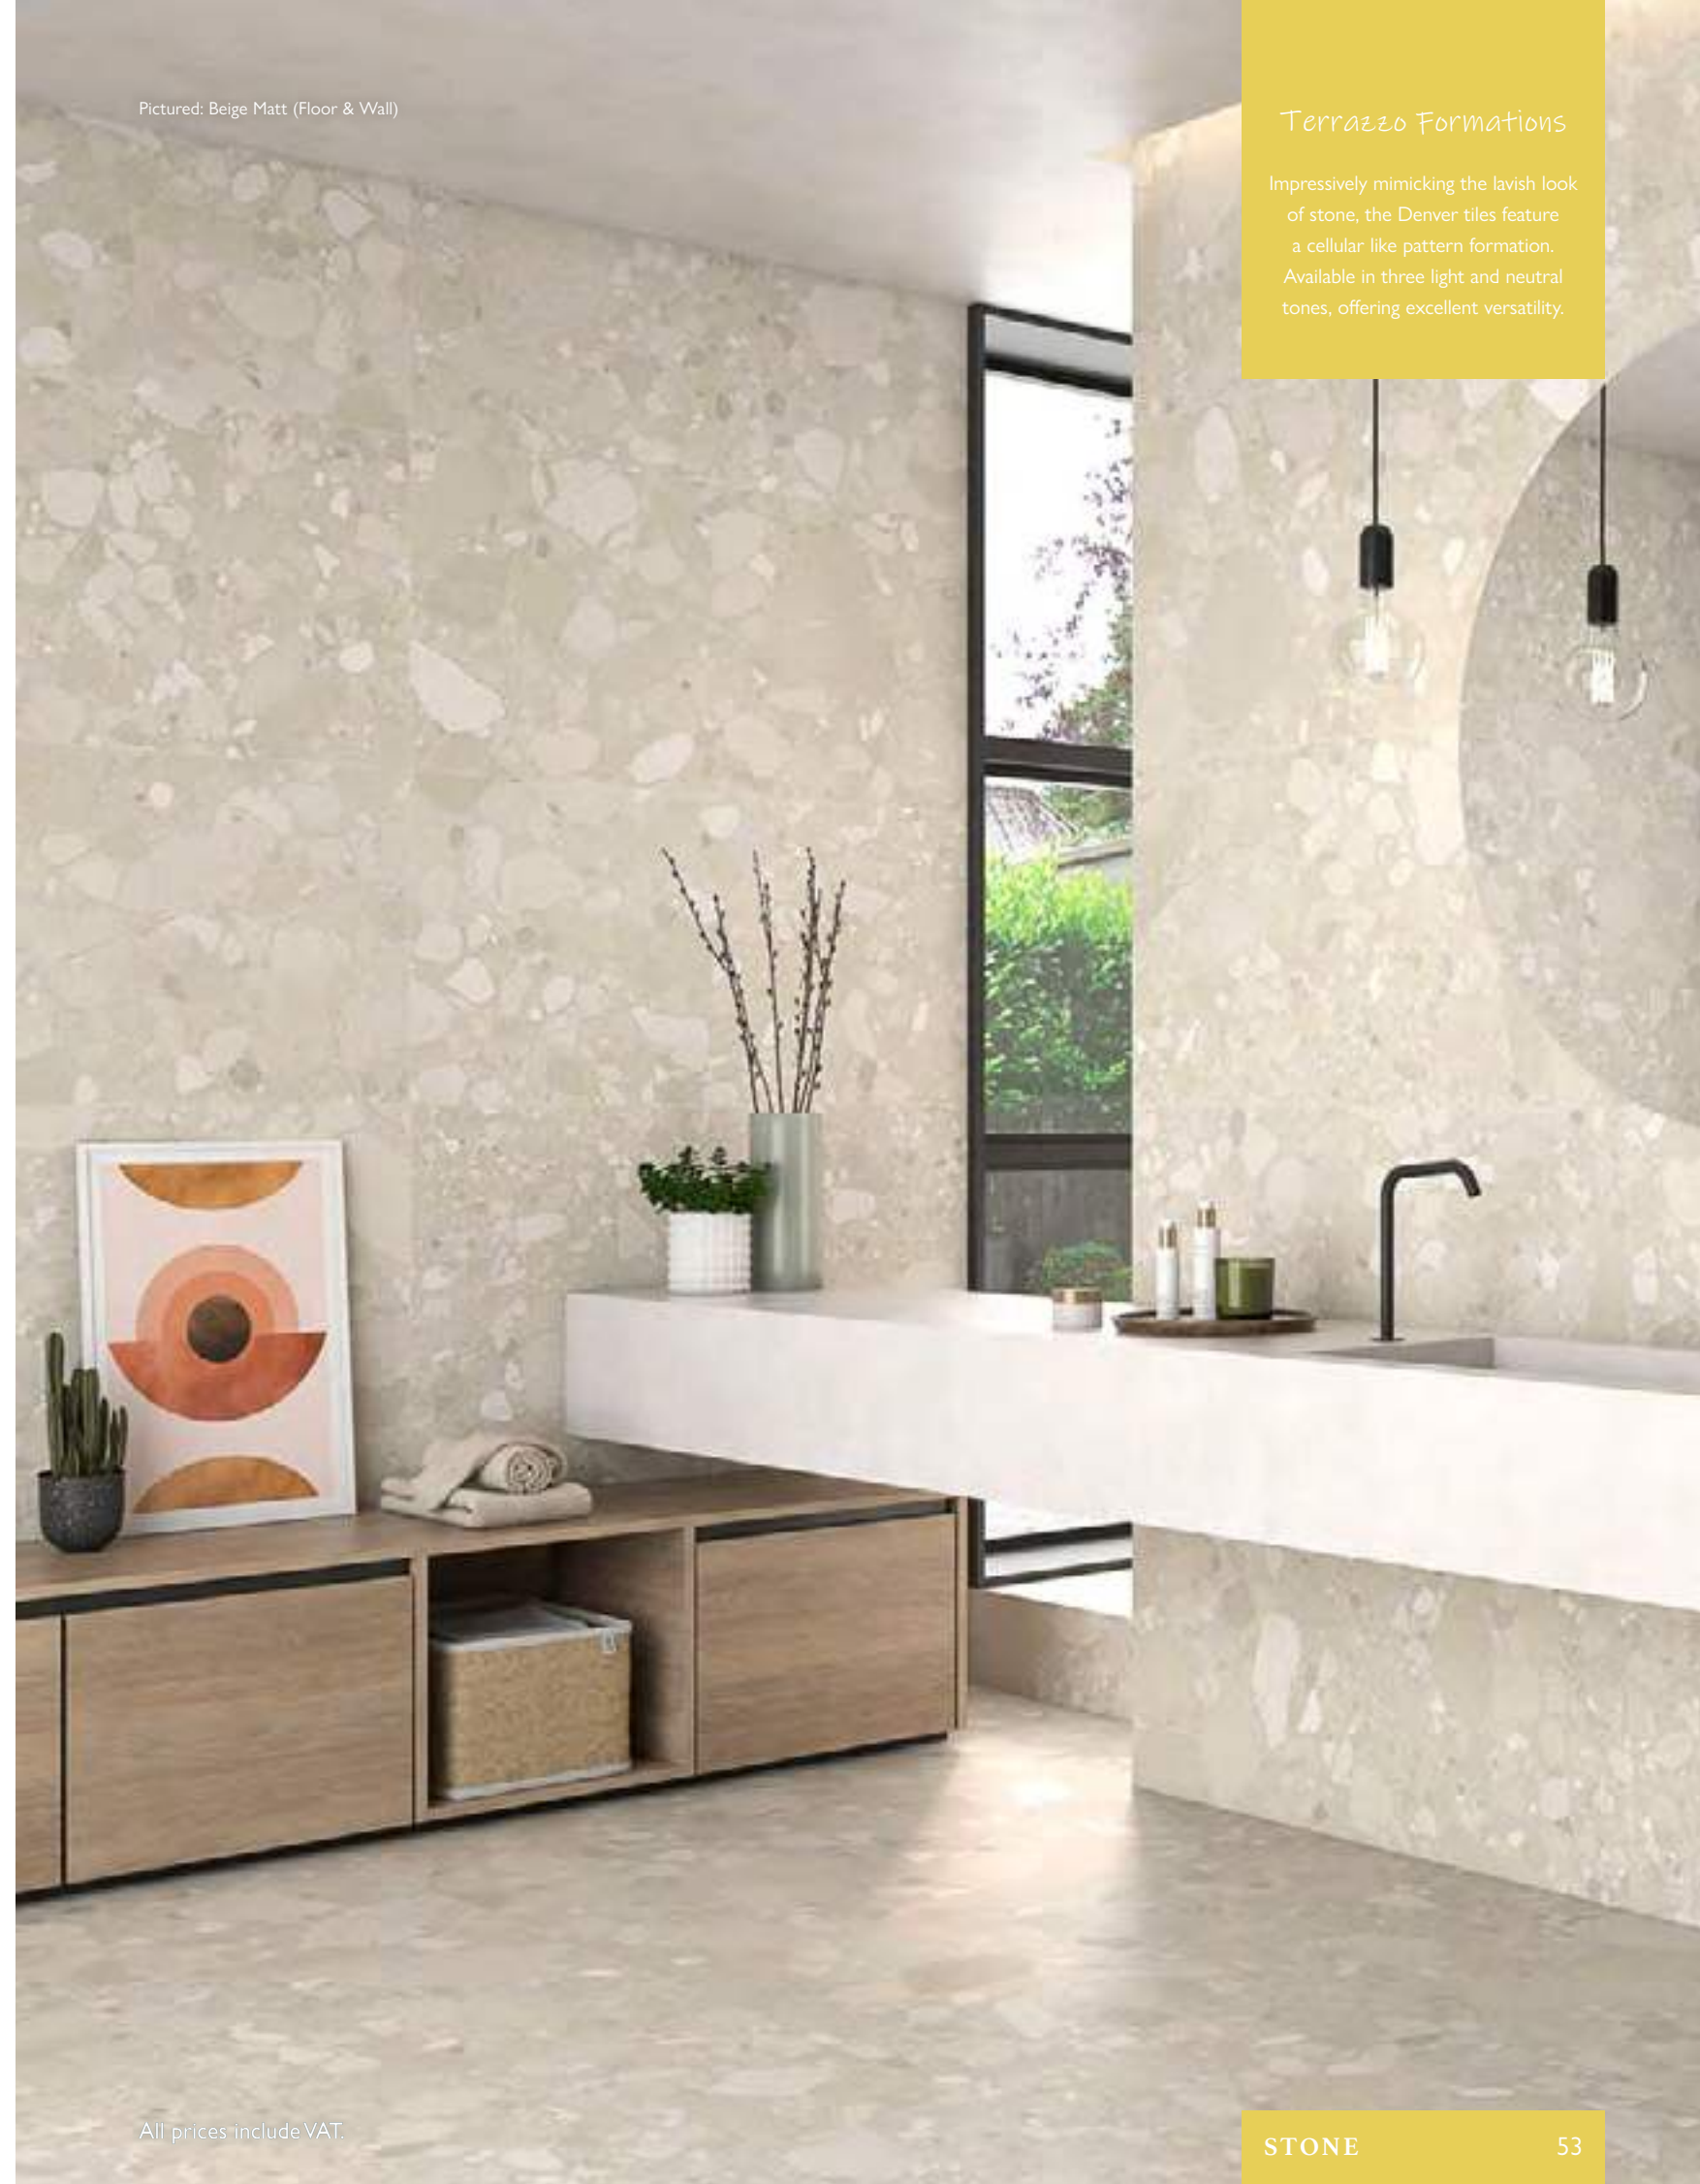

Pictured: Beige Matt (Floor & Wall)

Terrazzo Formations

Impressively mimicking the lavish look of stone, the Denver tiles feature a cellular like pattern formation. Available in three light and neutral tones, offering excellent versatility.