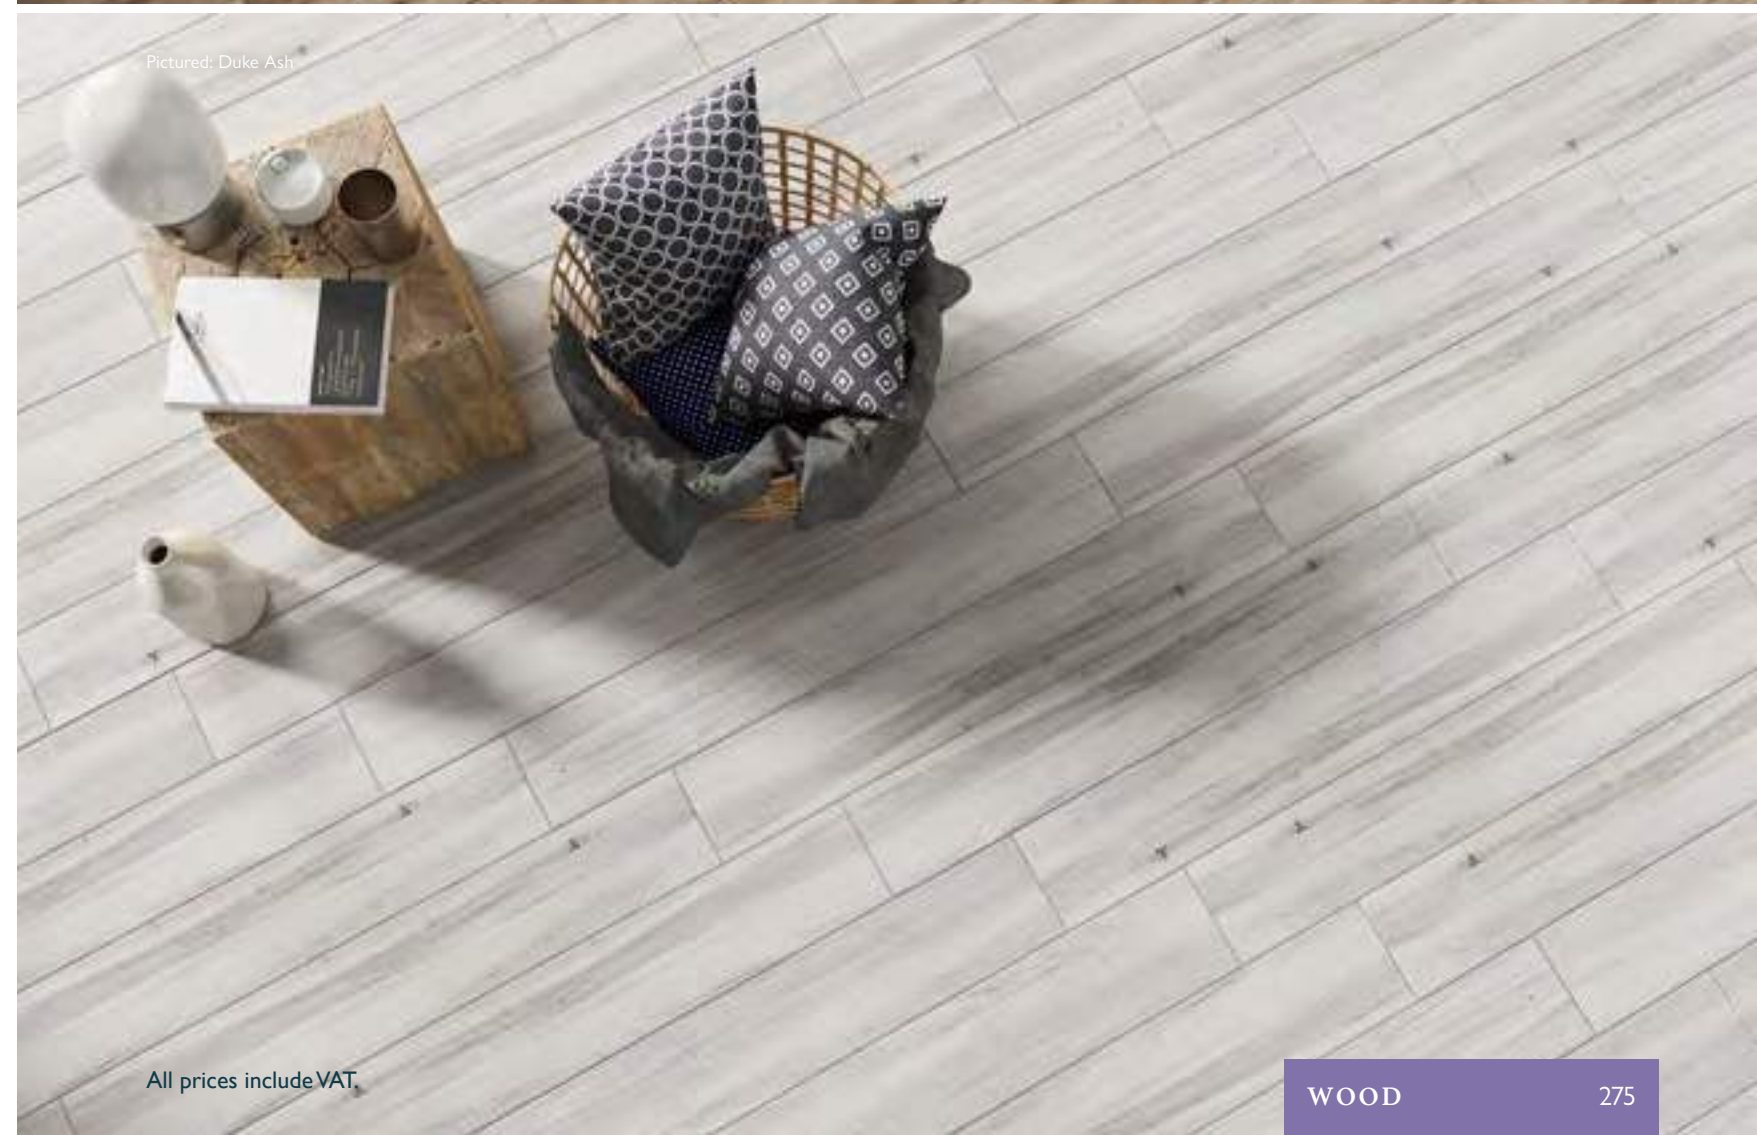

Pictured: Duke Ash

Illusion of Length

Available in bone or grey, the Rohan tiles offer wood-effect in authentic long planks — ideal for lengthening a small room or adding height to low ceilings.

Pictured: Rohan Bone