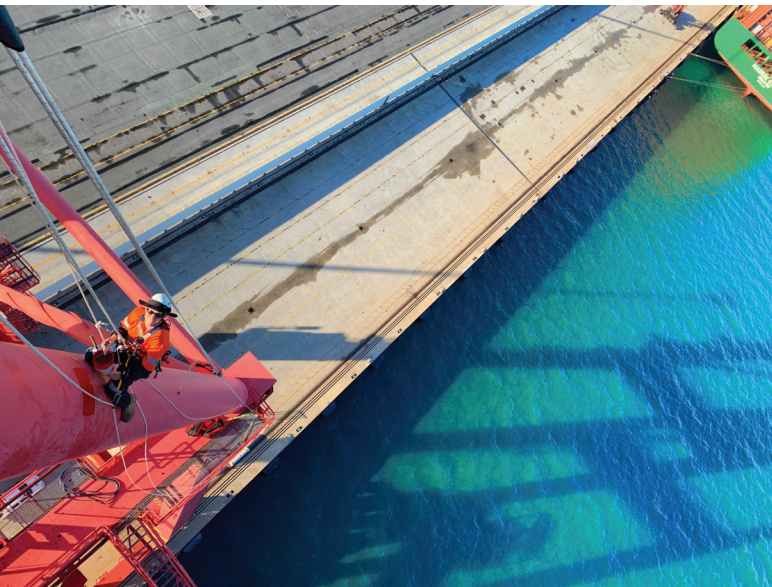

CAPABILITY STATEMENT

ODIN

RIGGING - ACCESS - RESCUE

Odin Access are your partners in complex and difficult access environments

Odin Access offers a wide range of services for projects that require complex access solutions. Our approach is efficient, economical, and causes minimal disruptions to traffic, the environment, and workflow. Scaffolding, cranes and elevated work platforms cause interruptions due to prolonged mobilisation and demobilisation times. They require large exclusion zones that cause disruption to traffic and workflow. With the use of rope access techniques, Odin Access can reduce the size of required exclusion zones, maintaining traffic and workflow within your project location. Rope access equipment is compact and light, keeping lead and set up times down.

Odin Access is fully equipped to undertake facade and concrete cleaning projects from light surface agitation cleans through to protective coating or paint removal tasks.

LET'S GET IN TOUCH!

e: matt@odinaccess.com

p: 0466 124 389

w: www.odinaccess.com

CAPABILITY STATEMENT

ODIN

RIGGING - ACCESS - RESCUE

With the complexities of the natural environment, there are a magnitude of factors to take into consideration. Whether it be a simple slope stabilisation inspection, or a scaling operation requiring loose material removal under the direction of a Geo-technical Engineer, Odin Access are well equipped to assist!

Welding and steel fabrication at heights is a speciality that Odin Access can offer. Our full time Level 3 Rope access supervisor is also a trade qualified Boilermaker and tested welder with over a decade of experience in the industry.