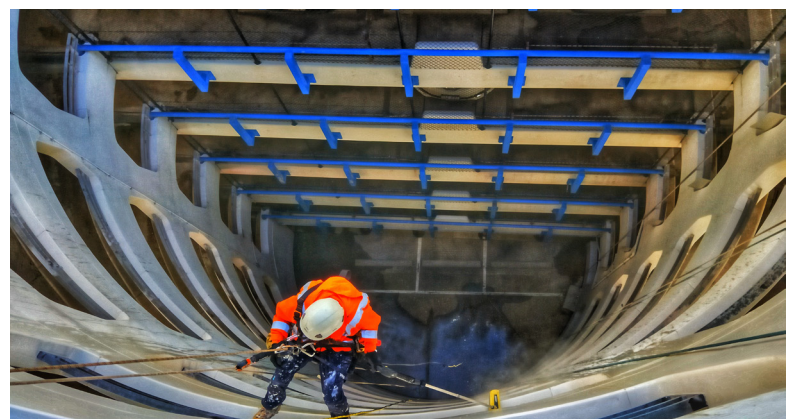

CAPABILITY STATEMENT

ODIN

RIGGING - ACCESS - RESCUE

Odin Access are your partners in complex and difficult access environments

Odin Access offers a wide range of services for projects that require complex access solutions. Our approach is efficient, economical, and causes minimal disruptions to traffic, the environment, and workflow. Scaffolding, cranes and elevated work platforms cause interruptions due to prolonged mobilisation and demobilisation times. They require large exclusion zones that cause disruption to traffic and workflow. With the use of rope access techniques, Odin Access can reduce the size of required exclusion zones, maintaining traffic and workflow within your project location. Rope access equipment is compact and light, keeping lead and set up times down.

Odin Access is fully equipped to undertake facade and concrete cleaning projects from light surface agitation cleans through to protective coating or paint removal tasks.

LET'S GET IN TOUCH!

e: matt@odinaccess.com

p: 0466 124 389

w: www.odinaccess.com

CAPABILITY STATEMENT

ODIN

RIGGING - ACCESS - RESCUE

With the complexities of the natural environment, there are a magnitude of factors to take into consideration. Whether it be a simple slope stabilisation inspection, or a scaling operation requiring loose material removal under the direction of a Geo-technical Engineer, Odin Access are well equipped to assist!

Welding and steel fabrication at heights is a speciality that Odin Access can offer. Our full time Level 3 Rope access supervisor is also a trade qualified Boilermaker and tested welder with over a decade of experience in the industry.