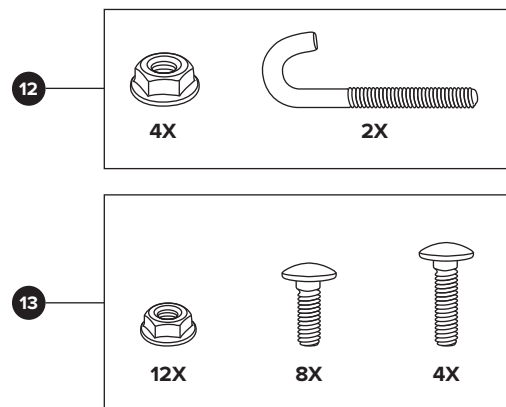

PARTS LIST

	PART DESCRIPTION	SKU	QTY
1	T-Max Arm Hook (Right)	P600-0050	1
2	T-Max Arm Hook (Left)	P600-0051	1
3	Arm Hook Foam Pad Set (R & L)	P600-0066	1
4	T-Max Top	P600-0044	1
5	T-Max Bottom	P600-0045	1
6	Bass Support Bar (A & B)	P23-MTBR	1
7	T-Max Belly Plate	P600-0048	1
8	T-Max Tongue (3/8")	P600-0047	1
9	Mini Dynasty Logo (white)	P900-0030	
10	Belly Plate Foam Pad	P600-0017	2
11	Bass Tongue Foam Pad	P600-0009	2
12	J-Hook Assembly Pack:	P600-0022K	2
	5/16" J-Hooks		2
	5/16" Serrated Flange Lock Nuts		4
13	Frame Hardware Pack:	P900-TMF5	
	1/4" Serrated Flange Lock Nuts		12
	1/4" x 3/4" Carriage Bolts		8
	1/4" x 1" Carriage Bolts		4