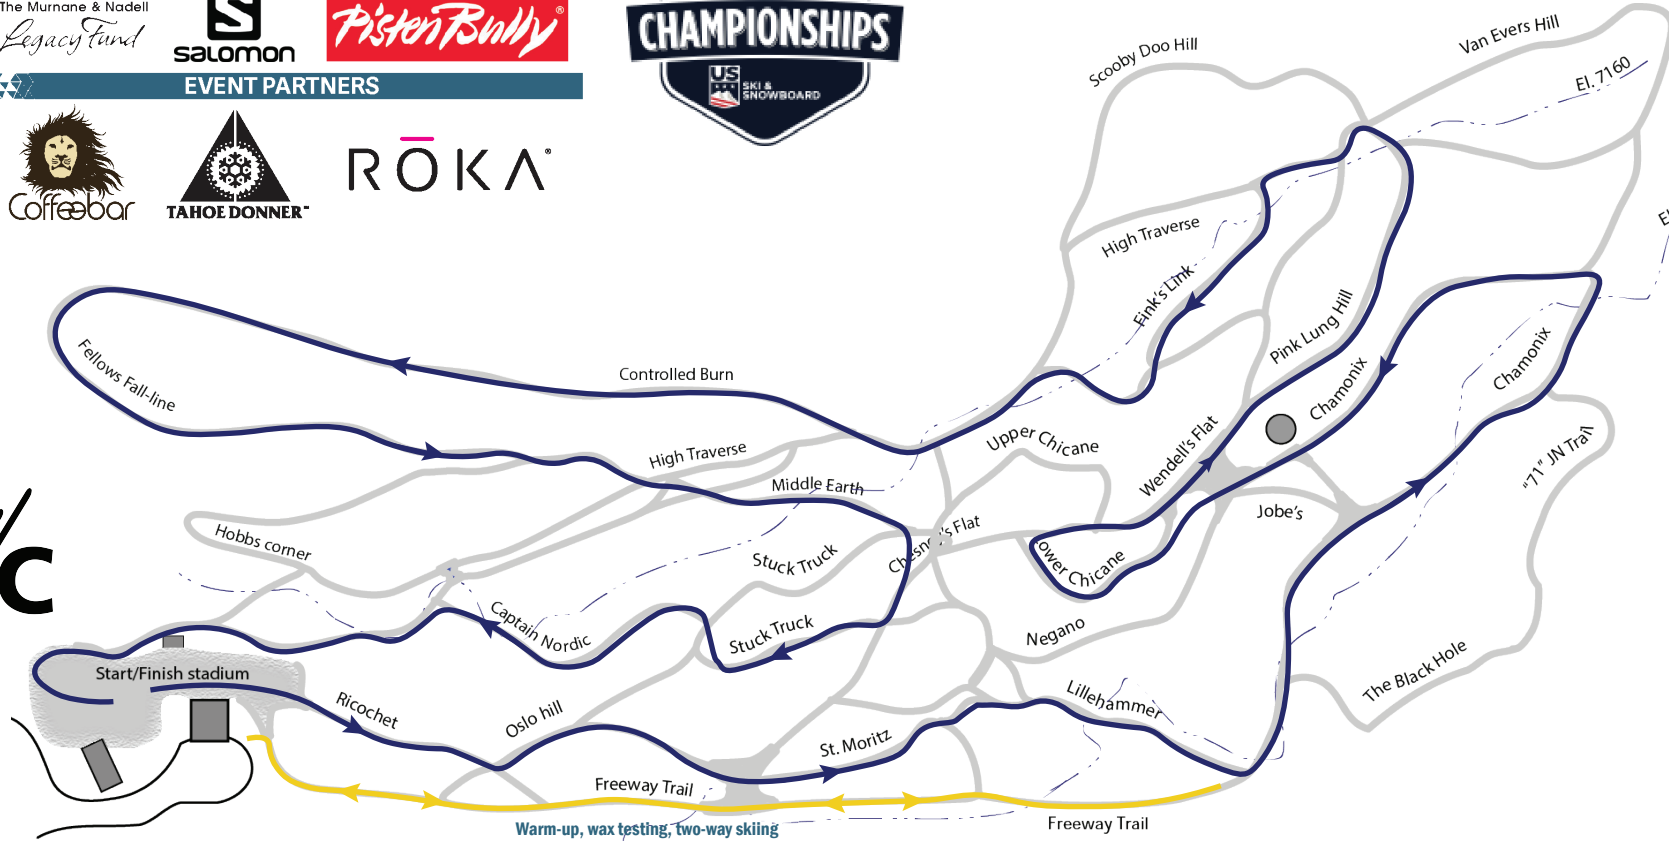

PRESENTED BY **L.L.Bean**

TITLE SPONSORS

The Murnane & Nadell
Legacy Fund

SALOMON

PistenBully

EVENT PARTNERS

RÖKA

Individual Classic
March 9, 2020

Sponsored by:

7:00am: ASC Training Center venue and Competition office open

7:00am - 8:50am: Course open for inspection, warm-up and wax testing

8:00am: Jury meeting

8:50am: Competition course closed

9:00am - 1:00pm: Classic 5k/10k competition

2:00pm: Courses and stadium closed

Course length:	4900 M	Height Difference (HD):	71 M	Lowest point:	2161 M
Category:	D	Maximum Climb (MC):	46 M	Highest point:	2232 M
Competition level:	COC	Total climb (TC):	156 M		