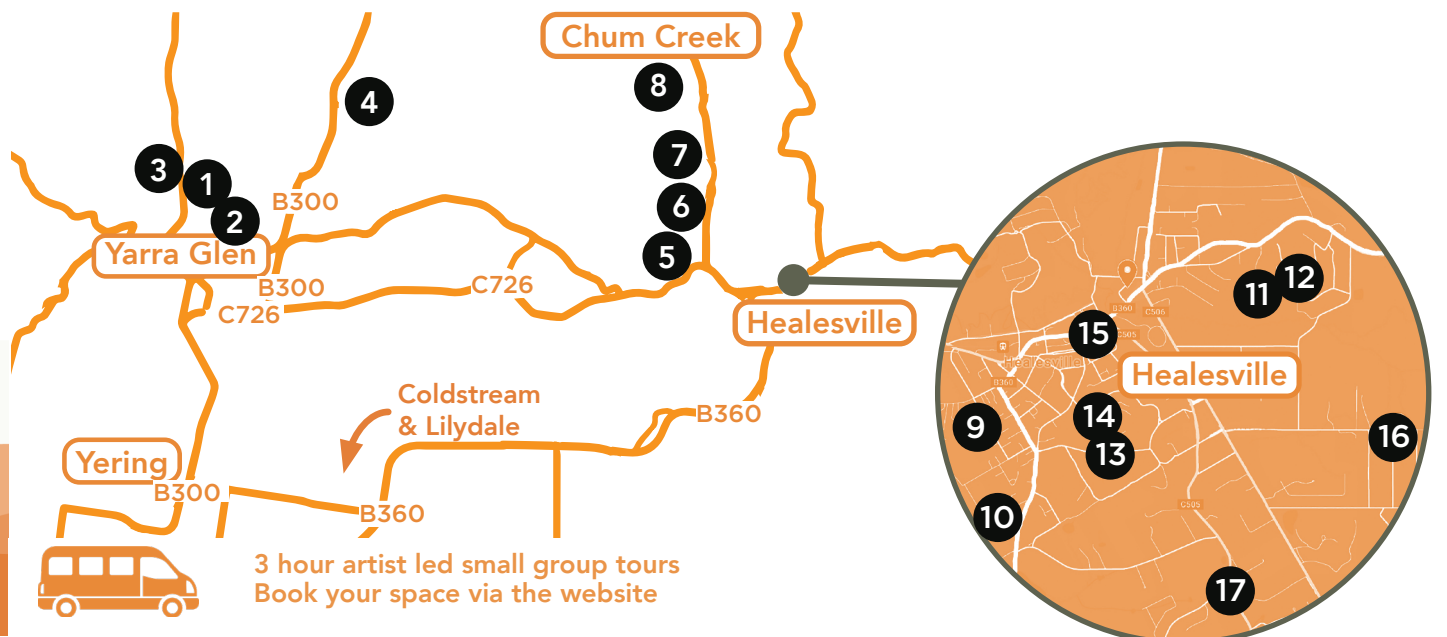

16

Denise Smith
Painting
3 Anderson Road
Healesville
Ph 0408 351 700
www.denisesmith.com.au
@denise.artist
Denise Smith Artist -
Wrendale Studio

17

Agnes Szetey
Painting
278 Badger Creek Road
Badger Creek
Ph 0409 351 837
www.healesvillefineart.com.au
Healesville Art Agnes Szetey