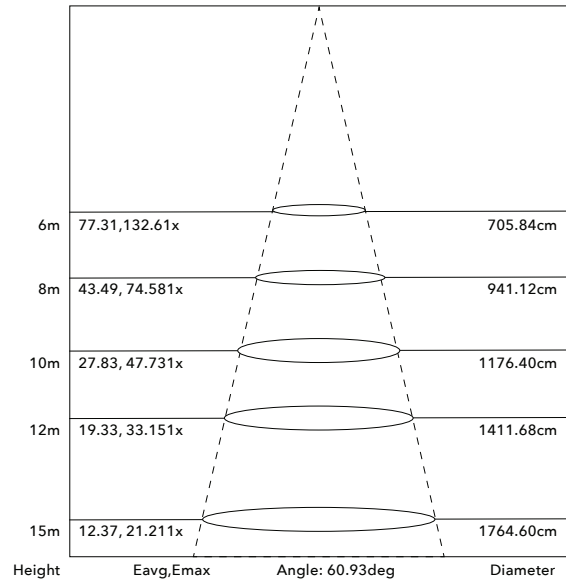

360° Rotatable Optics

5 Year Warranty

40W

80W

Specifications:

Part #	DL-RWP02-40WAT1NA1-50K	DL-RWP02-80WAT1NA1-50K
Light Output	5,080 lumens	10,680 lumens
Power Consumption	40W	80W
Average Lamp Life	50,000 hours	50,000 hours
CCT	5000K	5000K
CRI	>80	>80
Cover	Clear	Clear
Working Environment	Outdoor	Outdoor
Number of LEDs	15	30
Housing Material	Aluminum alloy	Aluminum alloy
Housing Color	Black	Black
Dimensions	9.1" x 5.2" x 5.6"	9.1" x 5.2" x 8.9"

Product Dimensions:

Photometry:

Flux out: 3034 lm

Note: The Curves indicate the illuminated area and the average illumination when the luminaire is at different distance.

CAUTION

- Turn off power before installation or servicing.
- Check the input voltage and make sure it matches the specified voltage.
- Tampering with the fixture components or housing voids the warranty.