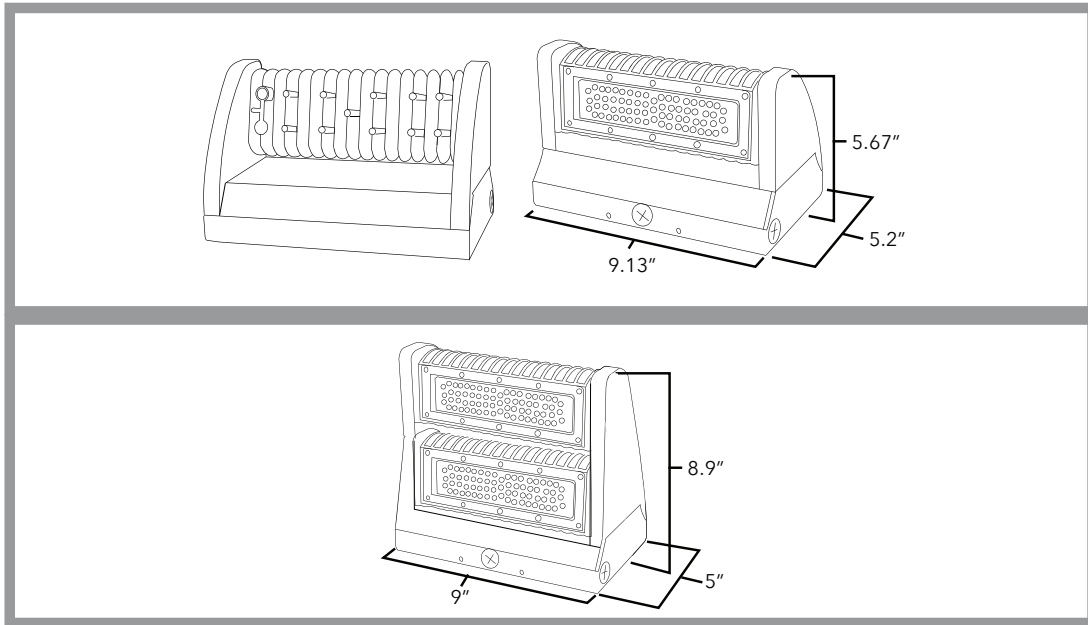

360° Rotatable Optics

5 Year Warranty

40W

80W

Specifications:

Part #	DL-RWP02-40WAT1NA1-50K	DL-RWP02-80WAT1NA1-50K
Light Output	5,080 lumens	10,680 lumens
Power Consumption	40W	80W
Average Lamp Life	50,000 hours	50,000 hours
CCT	5000K	5000K
CRI	>80	>80
Cover	Clear	Clear
Working Environment	Outdoor	Outdoor
Number of LEDs	15	30
Housing Material	Aluminum alloy	Aluminum alloy
Housing Color	Black	Black
Dimensions	9.1" x 5.2" x 5.6"	9.1" x 5.2" x 8.9"

Product Dimensions:

Photometry:

Flux out: 3034 lm

Note: The Curves indicate the illuminated area and the average illumination when the luminaire is at different distance.

CAUTION

- Turn off power before installation or servicing.
- Check the input voltage and make sure it matches the specified voltage.
- Tampering with the fixture components or housing voids the warranty.