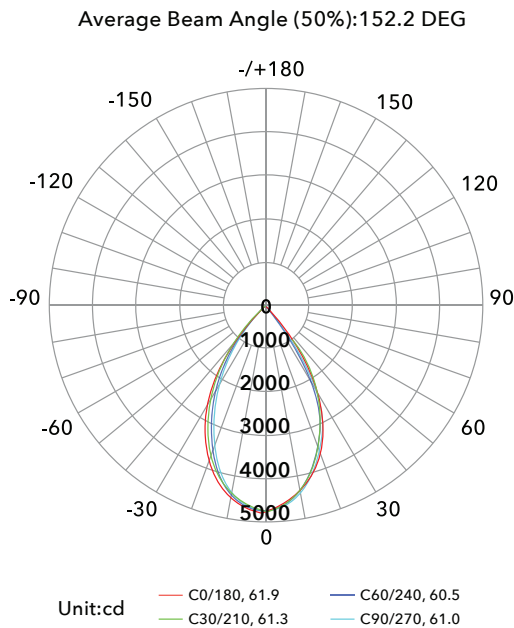

360° Rotatable Optics

5 Year Warranty

40W

80W

Specifications:

Part #	DL-RWP02-40WAT1NA1-50K	DL-RWP02-80WAT1NA1-50K
Light Output	5,080 lumens	10,680 lumens
Power Consumption	40W	80W
Average Lamp Life	50,000 hours	50,000 hours
CCT	5000K	5000K
CRI	>80	>80
Cover	Clear	Clear
Working Environment	Outdoor	Outdoor
Number of LEDs	15	30
Housing Material	Aluminum alloy	Aluminum alloy
Housing Color	Black	Black
Dimensions	9.1" x 5.2" x 5.6"	9.1" x 5.2" x 8.9"

Product Dimensions:

Photometry:

Flux out: 3034 lm

Note: The Curves indicate the illuminated area and the average illumination when the luminaire is at different distance.

CAUTION

- Turn off power before installation or servicing.
- Check the input voltage and make sure it matches the specified voltage.
- Tampering with the fixture components or housing voids the warranty.