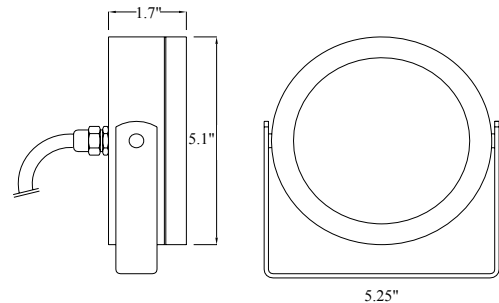

HILS-RAF SERIES

RGB Flood Light

Performance:

Weather Proof.

Energy saving product

24V DC

IP65 Rated

Aluminum Housing

16 Million color combinations

5 Year Warranty

General Specification:

Parameter	Symbol	Ratings	Unit
Input Power	P _I	DC 24V	DCV
Power Consumption	P _D	24	W
Dimension	L × W	130 × 43	mm
Weight	W	1	kg
Operating Temperature	T _{opr.}	-25 ~ +55	°C
Storage Temperature	T _{stg.}	-30 ~ +80	°C

Electrical-Opto Characteristics:

Parameter	Symbol	Ratings	Unit
Lighting Color	C	R/G/B Full Color (16million)	lm
Wave Length	λ _D	Red 630, Green 525, Blue 470	nm
Luminous Flux	I _v	Red 102, Green 72, Blue 36	Lumen
Angle Sensitivity at 50%	2θ _½	10, 20	Deg.
Interface	-	DMX512, Electronic Data Signal	-