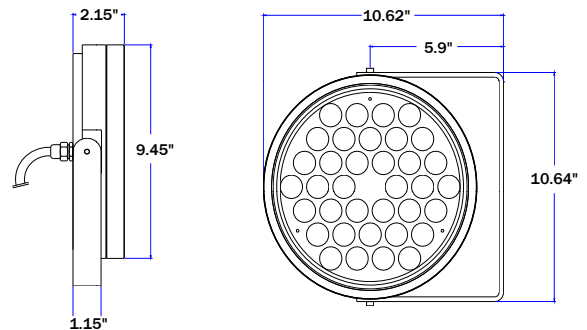

HILS-RAF SERIES RGB Flood Light

Performance:

Weather Proof.

Energy saving product

24V DC

IP65 Rated

Aluminum Housing

16 Million color combinations

5 Year Warranty

General Specification:

Parameter	Symbol	Ratings	Unit
Input Power	P _I	DC 24V	DCV
Power Consumption	P _D	48	W
Dimension	L × W	240 × 55	mm
Weight	W	4.5	kg
Operating Temperature	T _{opr.}	-25 ~ +55	°C
Storage Temperature	T _{stg.}	-30 ~ +80	°C

Electrical-Opto Characteristics:

Parameter	Symbol	Ratings	Unit
Lighting Color	C	R/G/B Full Color (16million)	lm
Wave Length	λ _D	Red 630, Green 525, Blue 470	nm
Luminous Flux	I _v	Red 204, Green 144, Blue 72	Lumen
Angle Sensitivity at 50%	2θ _{1/2}	10, 20	Deg.
Interface	-	DMX512, Electronic Data Signal	-