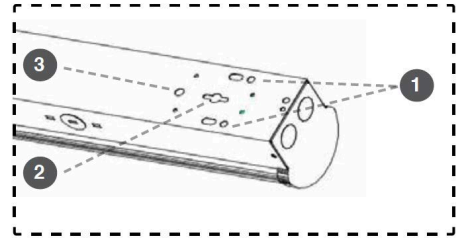

Performance Data:

Model	Wattage	Lumens	LxWxD inch
ZY-ST4FTLW	24W	3120	48"x3.35"x3.56"
ZY-ST4FTHL	36W	4630	48"x3.35"x3.56"
ZY-ST8FT42	42W	5460	95.9"x3.35"x3.56"
ZY-ST8FT48	48W	6240	95.9"x3.35"x3.56"
ZY-ST8FT56	56W	7280	95.9"x3.35"x3.56"
ZY-ST8FT68	68W	8840	95.9"x3.35"x3.56"
ZY-ST4FT40	40W	5200	48"x3.35"x3.56"
ZY-ST4FT24	24W	3120	48"x3.35"x3.56"

Mounting Options:

1. 1 - Suspension Mount
2. 2 - Surface Mount
3. 3 - T-Bar Clip Mount