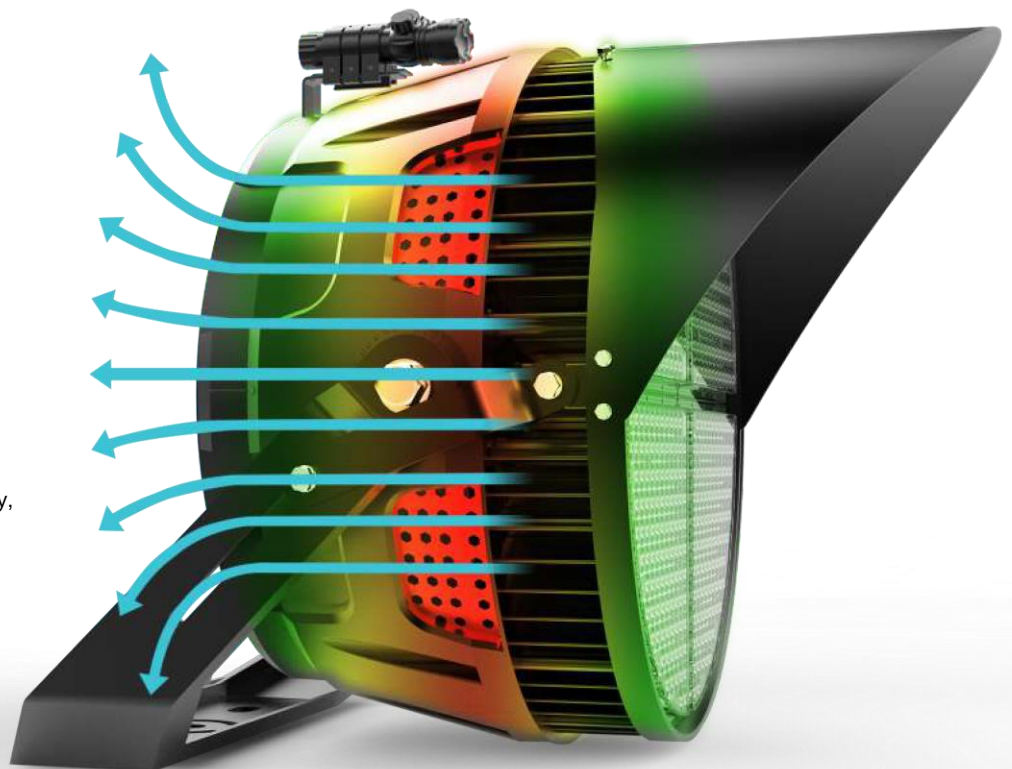

THERMAL MANAGEMENT

Seamless link of aerometal materials and numerous vents on heat sink improved heat management, keeps away from all field heat, ensures the stability of light system.

Die-cast radiator, good thermal conductivity, long service life, energy conservation and environmental protection, good heat dissipation can extend the service life of lamps;