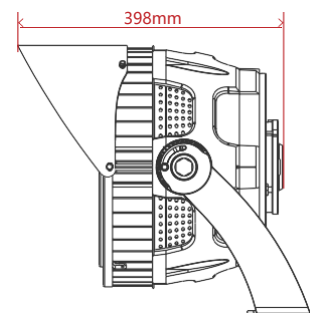

## Specifications

### Others

IP	IP66
Lifetime(L70)	145000hours
Heat Radiator	Cold forging aluminum
Lens Material	PC
Control Method	1-10V Light Control, Intelligence
Carton Dimension	L450*W450*H355mm
Gross Weight	16.5kg
Fixture Dimension	φ368*398mm
Net Weight	14.8kg