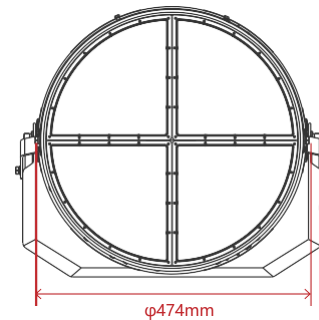

Optical Data

Lumen Version

LED Type	OSRAM
Efficiency	130lm/W
Luminous Flux	78000/97500lm
CCT	3000K/4000K/5000K/5700K/6500K
CRI	>70Ra
System Efficiency	>90%
Beam Angle	Optional
EPA	2.021ft²