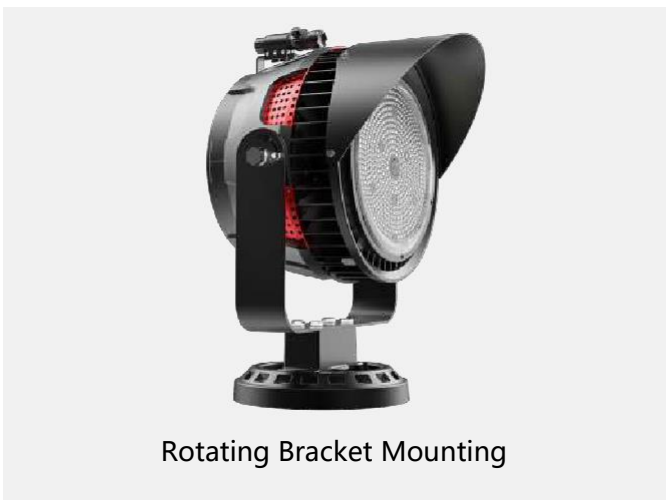

Optional Installation

Bracket(optional)

Rotating Bracket Mounting