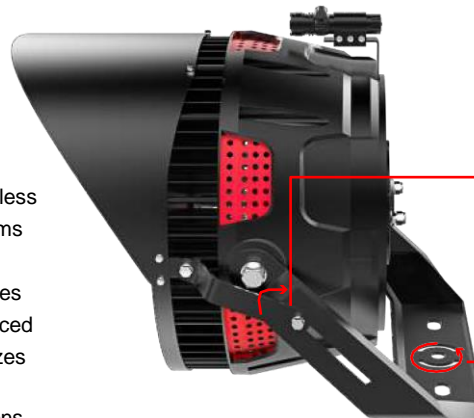

### LENS

Products are designed with seamless combination of advanced free forms optics and structure. Unique micromulti facet optic design makes the light uniformity even and reduced glare. Advanced material maximizes light transmittance. From 15° to 120° lens angle options available.

### BRACKET

Up and down adjustable angle 0° ~ 240°.

Left and right adjustable angle 0° ~ 200°.