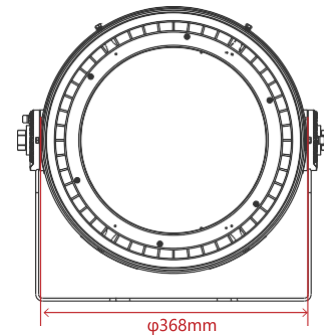

## Specifications

### Optical Data

### Others

IP	IP66
Lifetime(L70)	145000hours
Heat Radiator	Cold forging aluminum
Lens Material	PC
Control Method	1-10V Light Control, Intelligence
Carton Dimension	L450*W450*H355mm
Gross Weight	16.5kg
Fixture Dimension	φ368*398mm
Net Weight	14.8kg