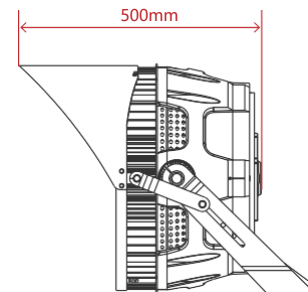

Optical Data

Lumen Version

LED Type	OSRAM
Efficiency	130/125lm/W
Luminous Flux	130000/156250lm
CCT	3000K/4000K/5000K/5700K/6500K
CRI	>70Ra
System Efficiency	>90%
Beam Angle	Optional
EPA	2.021ft²