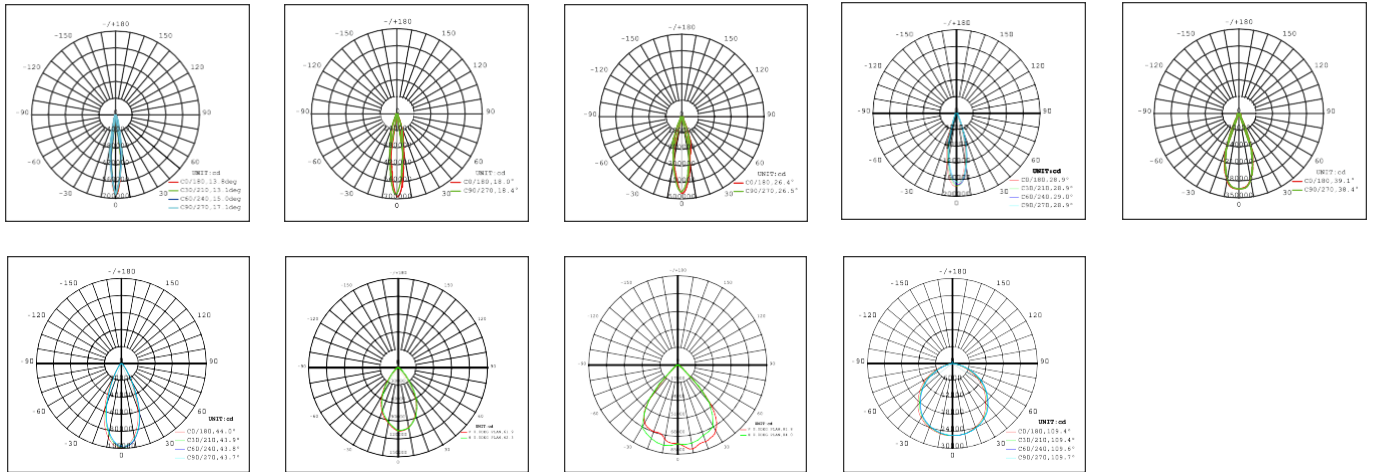

Photometric Diagrams

15°~120°(Optional)