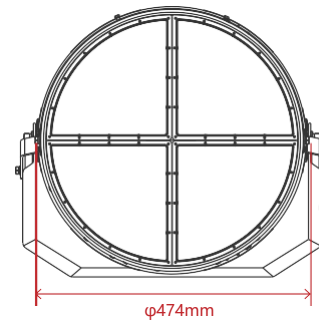

Optical Data

Lumen Version

LED Type	OSRAM
Efficiency	130/125lm/W
Luminous Flux	130000/156250lm
CCT	3000K/4000K/5000K/5700K/6500K
CRI	>70Ra
System Efficiency	>90%
Beam Angle	Optional
EPA	2.021ft²