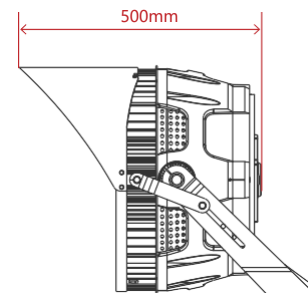

Optical Data

Lumen Version

LED Type	OSRAM
Efficiency	130lm/W
Luminous Flux	78000/97500lm
CCT	3000K/4000K/5000K/5700K/6500K
CRI	>70Ra
System Efficiency	>90%
Beam Angle	Optional
EPA	2.021ft²