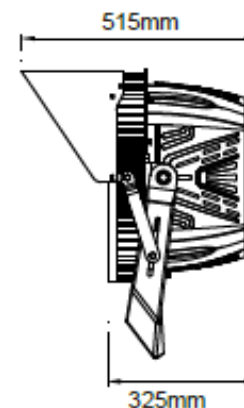

Electrical Data

PowerSupply	INVENTRONICS
Input Voltage	AC100-277V/AC240-480V
Power Frequency	50/60Hz
Power Efficiency	>95%
Power Factor	0.95
Total Harmonic Distortion	<15%

Others

IP Rating	IP66
Lifetime(L70 Standard)	50,000 hours
Heat Radiator	Die-cast aluminum
Lens Material	PC
Carton Dimensions	450*450*355mm
Gross Weight	14.5kg(300-500W), 17KG(600W)
Fixture Dimension	500*405*415mm
Net Weight	12.5kg(300-500W), 15KG(600W)

LED SPORTS LIGHT

DL-SP06-750WVCT-AXX

Specifications

Optical Data

Wattage	750W
LED Type	OSRAM LUMILEDS
Efficiency	130LM/W
Luminous Flux	97,500LM
CCT	3000K/4000K/5000K(Standard) /5700K/6500K
Beam Angle	15°/20°/25°/40°/60°/80°
CRI	>70Ra
System Efficiency	>90%

IP Rating	IP66
Lifetime(L70 Standard)	50,000 hours
Heat Radiator	Forging aluminum
Lens Material	PC
Carton Dimensions	620*570*415mm
Gross Weight	27.5kg
Fixture Dimension	635*520*515mm
Net Weight	23kg

LED SPORTS LIGHT