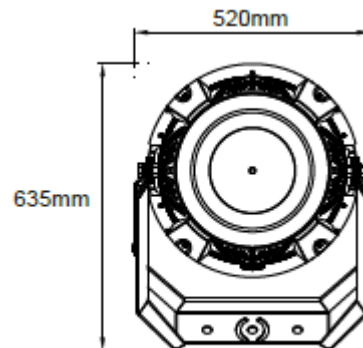

IP Rating	IP66
Lifetime(L70 Standard)	50,000 hours
Heat Radiator	Forging aluminum
Lens Material	PC
Carton Dimensions	620*570*415mm
Gross Weight	27.5kg
Fixture Dimension	635*520*515mm
Net Weight	23kg

LED SPORTS LIGHT

DL-SP06-1250WVCT-AXX

Specifications

Optical Data

Wattage	1250W
LED Type	OSRAM LUMILEDS
Efficiency	130LM/W
Luminous Flux	162,500LM
CCT	3000K/4000K/5000K(Standard) /5700K/6500K
Beam Angle	15°/20°/25°/40°/60°/80°
CRI	>70Ra
System Efficiency	>90%

IP Rating	IP66
Lifetime(L70 Standard)	50,000 hours
Heat Radiator	Forging aluminum
Lens Material	PC
Carton Dimensions	620*570*415mm
Gross Weight	25kg
Fixture Dimension	635*520*515mm
Net Weight	19.5kg

Packing including