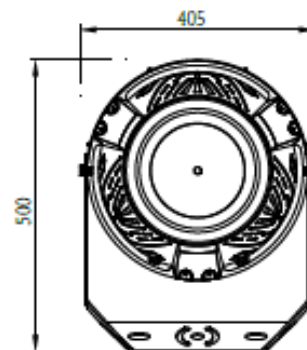

Application

LED SPORTS LIGHT

DL-SP06-300W-600W

Specifications

Optical Data

Wattage	300W-600W
LED Type	LUMILEDS
Efficiency	150lm/W
Luminous Flux	45,000Lm/ 90,000Lm
CCT	3000K/4000K/5000K(Standard) /5700K/6500K
Beam Angle	30°/40°/60°
CRI	>70Ra
System Efficiency	>90%

Electrical Data

PowerSupply	INVENTRONICS
Input Voltage	AC100-277V/AC240-480V
Power Frequency	50/60Hz
Power Efficiency	>95%
Power Factor	0.95
Total Harmonic Distortion	<15%

Others

IP Rating	IP66
Lifetime(L70 Standard)	50,000 hours
Heat Radiator	Die-cast aluminum
Lens Material	PC
Carton Dimensions	450*450*355mm
Gross Weight	14.5kg(300-500W), 17KG(600W)
Fixture Dimension	500*405*415mm
Net Weight	12.5kg(300-500W), 15KG(600W)

IP Rating	IP66
Lifetime(L70 Standard)	50,000 hours
Heat Radiator	Forging aluminum
Lens Material	PC
Carton Dimensions	620*570*415mm
Gross Weight	27.5kg
Fixture Dimension	635*520*515mm
Net Weight	23kg

LED SPORTS LIGHT