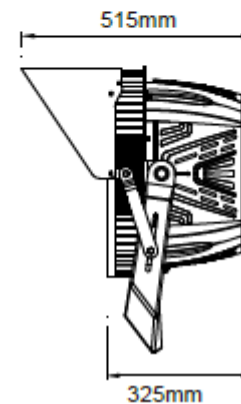

Electrical Data

PowerSupply	INVENTRONICS
Input Voltage	AC100-277V/AC240-480V
Power Frequency	50/60Hz
Power Efficiency	>95%
Power Factor	0.95
Total Harmonic Distortion	<15%

Others

IP Rating	IP66
Lifetime(L70 Standard)	50,000 hours
Heat Radiator	Die-cast aluminum
Lens Material	PC
Carton Dimensions	450*450*355mm
Gross Weight	14.5kg(300-500W), 17KG(600W)
Fixture Dimension	500*405*415mm
Net Weight	12.5kg(300-500W), 15KG(600W)

IP Rating	IP66
Lifetime(L70 Standard)	50,000 hours
Heat Radiator	Forging aluminum
Lens Material	PC
Carton Dimensions	620*570*415mm
Gross Weight	27.5kg
Fixture Dimension	635*520*515mm
Net Weight	23kg

LED SPORTS LIGHT

DL-SP06-1000WVCT-AXX

Specifications

Optical Data

Wattage	1000W
LED Type	OSRAM\LUMILEDS
Efficiency	130LM/W
Luminous Flux	130,000LM
CCT	3000K/4000K/5000K(Standard) /5700K/6500K
Beam Angle	15°/20°/25°/40°/60°/80°
CRI	>70Ra
System Efficiency	>90%