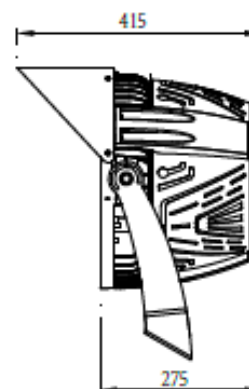

Application

LED SPORTS LIGHT

DL-SP06-300W-600W

Specifications

Optical Data

Wattage	300W-600W
LED Type	LUMILEDS
Efficiency	150lm/W
Luminous Flux	45,000Lm/ 90,000Lm
CCT	3000K/4000K/5000K(Standard) /5700K/6500K
Beam Angle	30°/40°/60°
CRI	>70Ra
System Efficiency	>90%

Electrical Data

PowerSupply	INVENTRONICS
Input Voltage	AC100-277V/AC240-480V
Power Frequency	50/60Hz
Power Efficiency	>95%
Power Factor	0.95
Total Harmonic Distortion	<15%

Others

IP Rating	IP66
Lifetime(L70 Standard)	50,000 hours
Heat Radiator	Die-cast aluminum
Lens Material	PC
Carton Dimensions	450*450*355mm
Gross Weight	14.5kg(300-500W), 17KG(600W)
Fixture Dimension	500*405*415mm
Net Weight	12.5kg(300-500W), 15KG(600W)

IP Rating	IP66
Lifetime(L70 Standard)	50,000 hours
Heat Radiator	Forging aluminum
Lens Material	PC
Carton Dimensions	620*570*415mm
Gross Weight	27.5kg
Fixture Dimension	635*520*515mm
Net Weight	23kg

LED SPORTS LIGHT