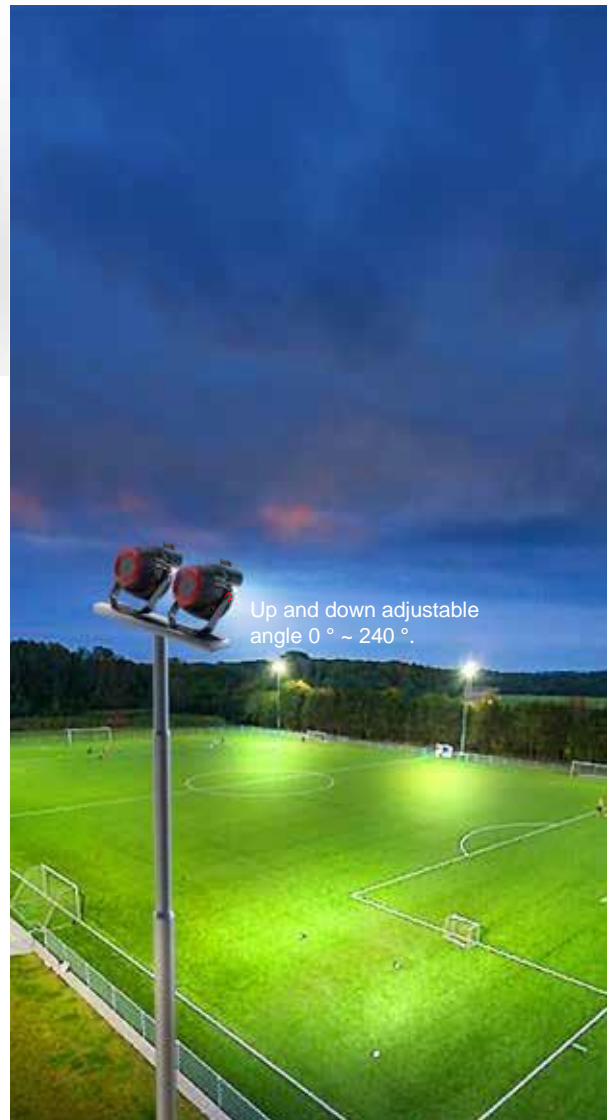

Bracket

The whole lamp can be adjusted in angle by changing the bracket.

Laser Aiming Devices (Optional)

The Laser Aiming Device gives you precision control in angling and aiming each sport light to its exact optimal position.