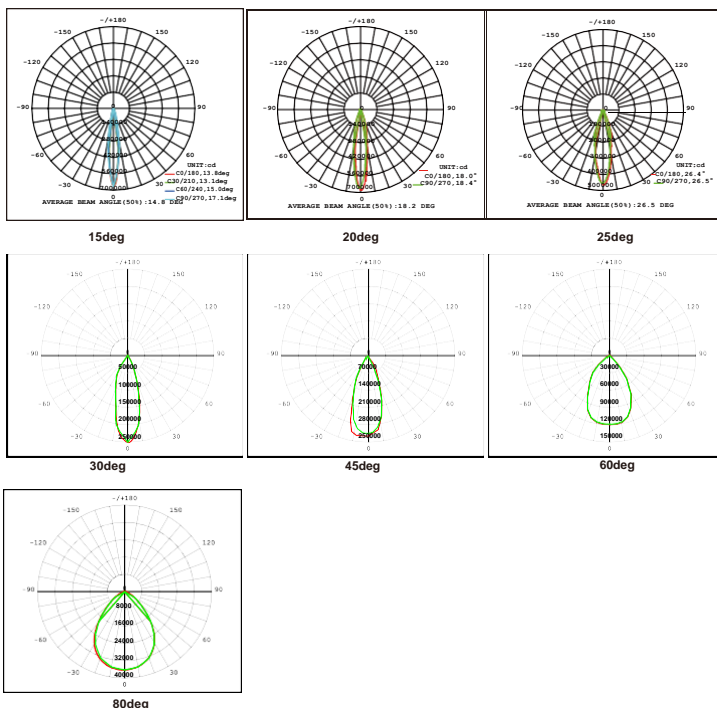

Photometric Diagrams

30°~80°Optional