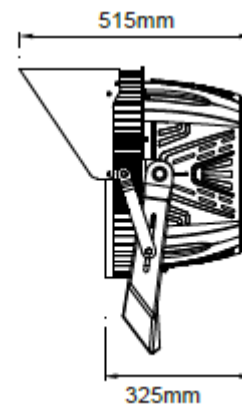

IP Rating	IP66
Lifetime(L70 Standard)	50,000 hours
Heat Radiator	Forging aluminum
Lens Material	PC
Carton Dimensions	620*570*415mm
Gross Weight	27.5kg
Fixture Dimension	635*520*515mm
Net Weight	23kg

LED SPORTS LIGHT

DL-SP06-1250WVCT-AXX

Specifications

Optical Data

Wattage	1250W
LED Type	OSRAM LUMILEDS
Efficiency	130LM/W
Luminous Flux	162,500LM
CCT	3000K/4000K/5000K(Standard) /5700K/6500K
Beam Angle	15°/20°/25°/40°/60°/80°
CRI	>70Ra
System Efficiency	>90%

IP Rating	IP66
Lifetime(L70 Standard)	50,000 hours
Heat Radiator	Forging aluminum
Lens Material	PC
Carton Dimensions	620*570*415mm
Gross Weight	25kg
Fixture Dimension	635*520*515mm
Net Weight	19.5kg

Packing including