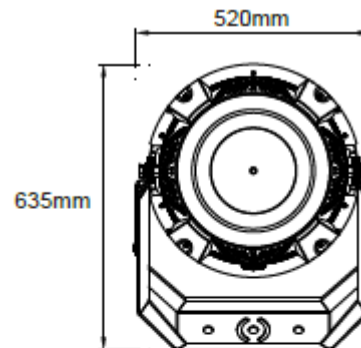

Electrical Data

PowerSupply	INVENTRONICS
Input Voltage	AC100-277V/AC240-480V
Power Frequency	50/60Hz
Power Efficiency	>95%
Power Factor	0.95
Total Harmonic Distortion	<15%

Others

IP Rating	IP66
Lifetime(L70 Standard)	50,000 hours
Heat Radiator	Die-cast aluminum
Lens Material	PC
Carton Dimensions	450*450*355mm
Gross Weight	14.5kg(300-500W), 17KG(600W)
Fixture Dimension	500*405*415mm
Net Weight	12.5kg(300-500W), 15KG(600W)

IP Rating	IP66
Lifetime(L70 Standard)	50,000 hours
Heat Radiator	Forging aluminum
Lens Material	PC
Carton Dimensions	620*570*415mm
Gross Weight	27.5kg
Fixture Dimension	635*520*515mm
Net Weight	23kg

LED SPORTS LIGHT

DL-SP06-1000WVCT-AXX

Specifications

Optical Data

Wattage	1000W
LED Type	OSRAM\LUMILEDS
Efficiency	130LM/W
Luminous Flux	130,000LM
CCT	3000K/4000K/5000K(Standard) /5700K/6500K
Beam Angle	15°/20°/25°/40°/60°/80°
CRI	>70Ra
System Efficiency	>90%