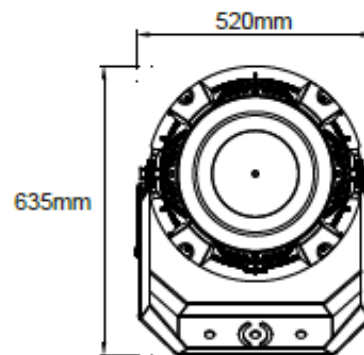

Application

LED SPORTS LIGHT

DL-SP06-300W-600W

Specifications

Optical Data

Wattage	300W-600W
LED Type	LUMILEDS
Efficiency	150lm/W
Luminous Flux	45,000Lm/ 90,000Lm
CCT	3000K/4000K/5000K(Standard) /5700K/6500K
Beam Angle	30°/40°/60°
CRI	>70Ra
System Efficiency	>90%

Electrical Data

PowerSupply	INVENTRONICS
Input Voltage	AC100-277V/AC240-480V
Power Frequency	50/60Hz
Power Efficiency	>95%
Power Factor	0.95
Total Harmonic Distortion	<15%

Others

IP Rating	IP66
Lifetime(L70 Standard)	50,000 hours
Heat Radiator	Die-cast aluminum
Lens Material	PC
Carton Dimensions	450*450*355mm
Gross Weight	14.5kg(300-500W), 17KG(600W)
Fixture Dimension	500*405*415mm
Net Weight	12.5kg(300-500W), 15KG(600W)

IP Rating	IP66
Lifetime(L70 Standard)	50,000 hours
Heat Radiator	Forging aluminum
Lens Material	PC
Carton Dimensions	620*570*415mm
Gross Weight	27.5kg
Fixture Dimension	635*520*515mm
Net Weight	23kg

LED SPORTS LIGHT