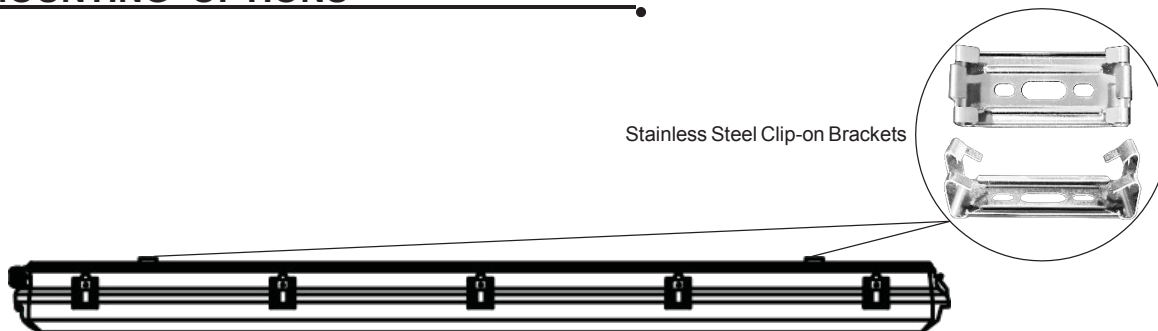

STP SERIES

LED VAPOR TIGHT

PRODUCT SPECIFICATION

Product Number	Wattage	CCT	Lumens	Housing	Length x Width x Height
ZY-STP8132-24W	24W	3000K-5000K	3500	Plastic	26.3"x 6.5"x 4.5"
ZY-STP8232-48W	48W	3000K-5000K	6830	Plastic	50"x 6.5"x 4.5"
ZY-STP8332-72W	72W	3000K-5000K	10200	Plastic	50"x 10.5"x 4.5"
ZY-STP8417-48W	48W	3000K-5000K	6820	Plastic	50"x 17.4"x 4.5"
ZY-STP8432-95W	95W	3000K-5000K	13250	Plastic	50"x 17.4"x 4.5"
ZY-STPA124-24W	24W	3000K-5000K	3500	Aluminum & Plastic	48.5"x 3.4"x 2.8"
ZY-STPA224-50W	50W	3000K-5000K	6840	Aluminum & Plastic	48.5"x 4.1"x 3"

ORDERING GUIDE

ZY Company Code	STPA/STP Housing Type	8132-24W/8232-48W/8332-72W/8417-48W/8432-95W/124-24W/224-50W Wattage

MOUNTING OPTIONS